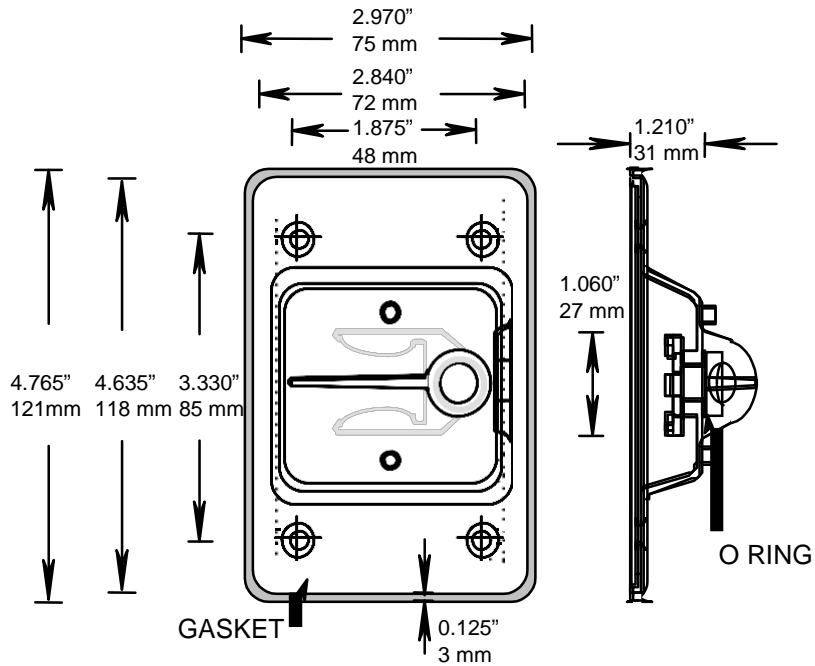

RIGID PVC CONDUIT FITTINGS

ISSUE DATE:
DATE D'EMISSION: 2007 06 30

**VSC15/10 SINGLE GANG TOGGLE SWITCH
 COVERS, 077612**

SUPERCEDES:
REPLACE: 2001 02 28

PART DESCRIPTION	PART CODE	QUANTITY
SINGLE GANG GASKET	097982	1
6-32x1/2 PAN SLOT SCREW	072520	4
HANDLE FOR VSC15/10	097983	1
3/8" O-RING #12	072281	1

TOGGLE DIMENSIONS: Red Handle (L X W) = 2" X 1" (50.8mm X 25.4mm)
 Raised Portion of Cover (L X W X D) = 4 3/4" X 2" X 1" (120.7mm X 50.8mm X 25.4mm)