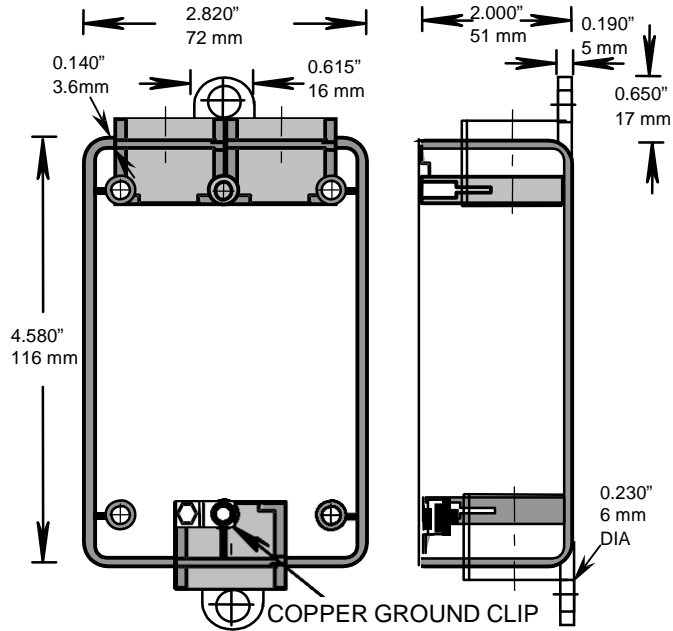

RIGID PVC CONDUIT FITTINGS

ISSUE DATE:
DATE D'EMISSION: 2001 02 28

FSCC SINGLE GANG BOXES

SUPERCEDES:
REPLACE: 2000 12 05

PRODUCT CODE	PART NUMBER	VOLUME	
		(cubic in)	(cubic mm)
077622	FSCC-10	16.3	267.3
077623	FSCC-15	16.3	267.3

INSERTS AND GROUND CLIP

DESCRIPTION	PART NUMBER	SIZE	QUANTITY
REGULAR INSERT	072537	6-32	5
COLLAR INSERT	072536	6-32	1
SCREW(HEXHEAD COMB)WITH GROUND CLIP	072512	10-32 X 5/16	1