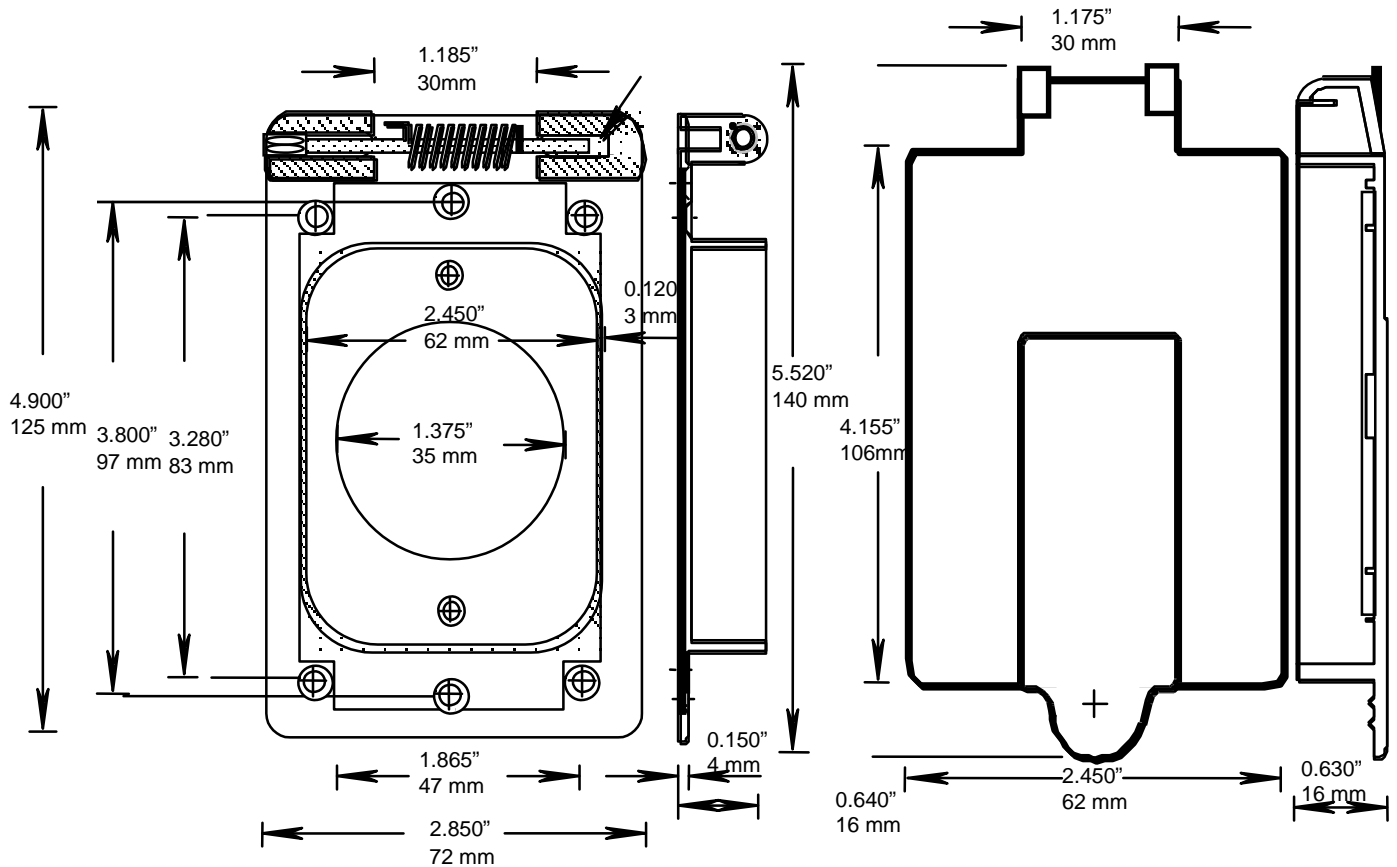

RIGID PVC CONDUIT FITTINGS

WTL20 SINGLE GANG SINGLE RECEPTACLE
20 AMP COVERS, 077994

ISSUE DATE:
DATE D'EMISSION: 2007 06 30

SUPERCEDES:
REPLACE: 2001 02 28

PARTS LIST:

072837 (1), W SERIES BASE GASKET

072836 (1), W SERIES COVER GASKET

172652 (4), 6-32 X 17/32 QUADREX SCREWS

072544 (1), BRASS HINGE PINS

072548 (1), TORSION SPRING