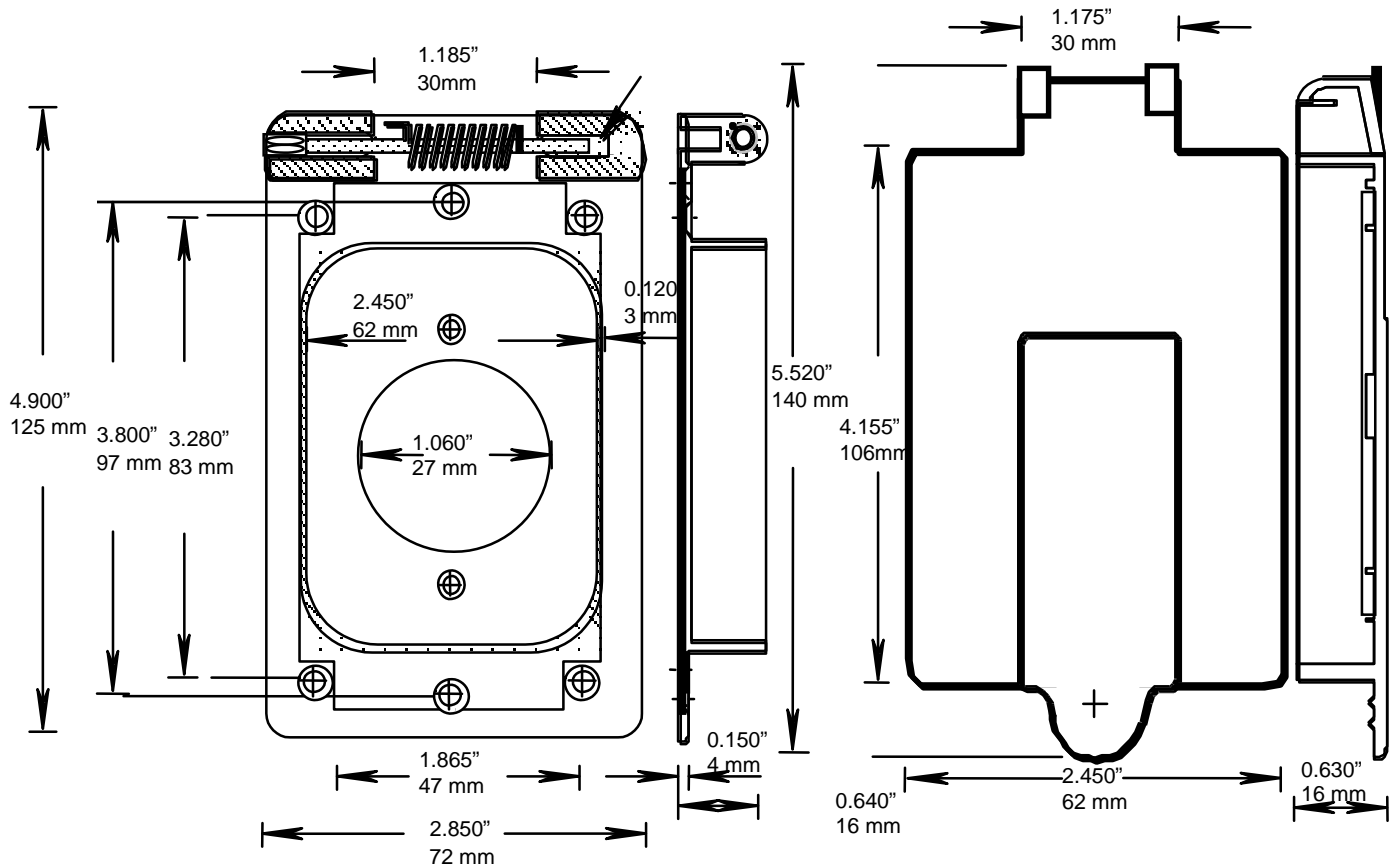

RIGID PVC CONDUIT FITTINGS

WTL15 SINGLE GANG SINGLE RECEPTACLE
15 AMP COVERS, 077992

ISSUE DATE:
DATE D'EMISSION: 2007 06 30

SUPERCEDES:
REPLACE: 2001 02 28

2

PARTS LIST:

072837 (1), W SERIES BASE GASKET

072836 (1), W SERIES COVER GASKET

172652 (4), 6-32 X 17/32 QUADREX SCREWS

072544 (1), BRASS HINGE PINS

072548 (1), TORSION SPRING