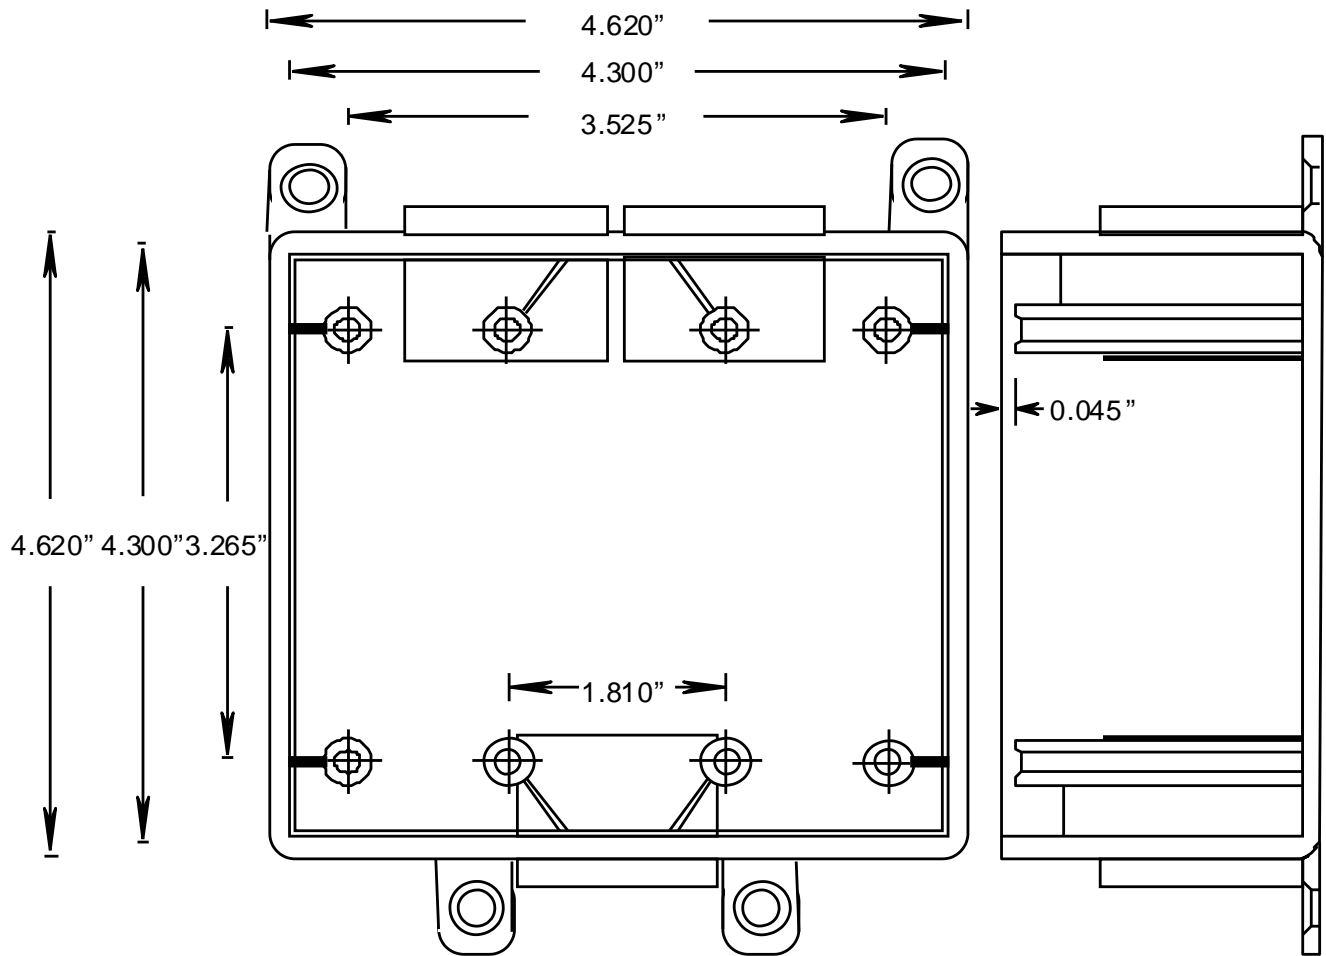

RIGID PVC CONDUIT FITTINGS

**FSCC2-101520 U DOUBLE GANG BOXES,
077369**

**ISSUE DATE:
DATE D'EMISSION: 2007 01 30**

**SUPERCEDES:
REPLACE: 2006 06 30**

Wall thickness = 0.152 in. (or 3.8 mm)
Volume = 35.0 cu.in. (574cu.mm)

COMPONENTS

DESCRIPTION	PART NUMBER	SIZE	QUANTITY
REDUCER BUSHINGS	097554	3/4 X 1/2	3
REDUCER BUSHINGS	097979	1 X 3/4	3