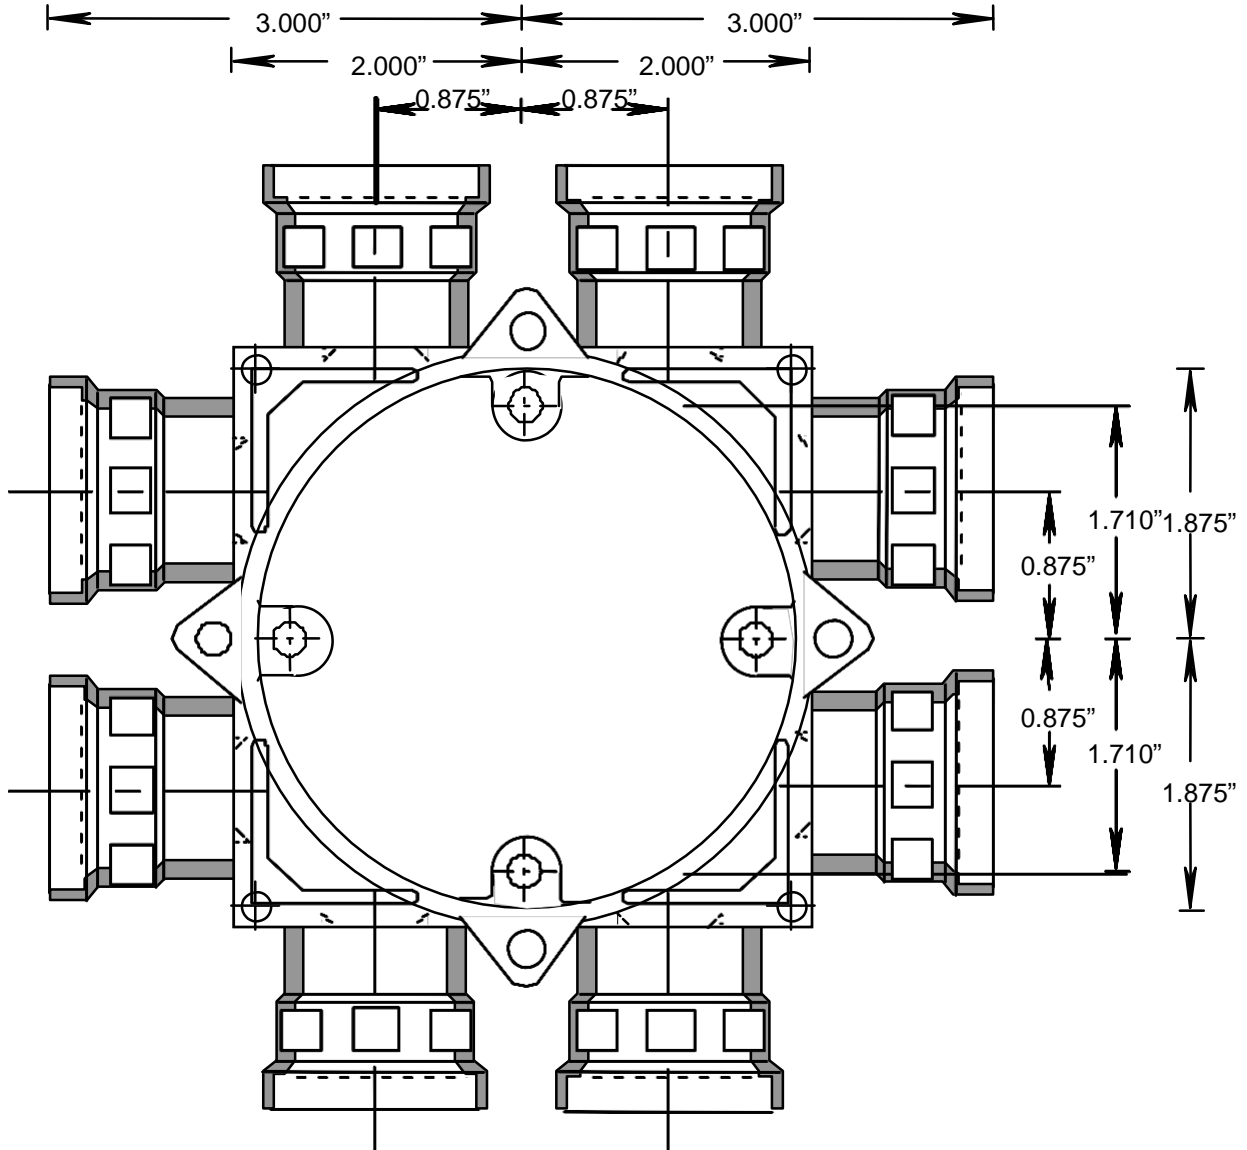

RIGID PVC CONDUIT FITTINGS

SHALLOW SLAB BOX, SMBS-H-15

ISSUE DATE:
DATE D'EMISSION: 2003 11 15

SUPERCEDES:
REPLACE: 2003 08 15

RIGID PVC CONDUIT FITTINGS

SHALLOW SLAB BOX, SMBS-H-15

ISSUE DATE:
DATE D'EMISSION: 2003 11 15

SUPERCEDES:
REPLACE: 2003 08 15

1

SMBS-H15, 089482

SMBS-H15, 089487

PART LIST:

DESCRIPTION	PART NUMBER	SMBSH-15 CDN, 089487	SMBS-H15 US, 089482
8-32 SLAB BR INS C/W LIP	072061	2	2
10-32 SLAB BR INS C/W LIP	072062	2	2
6-X5/8 PAN SOC SCREW	072250	4	4
8X3/4 (5/8) PAN COMB FOR MUD BOX	072559	4	4
SMBS HUB/LID	097028	1	1
8-32X1/2" P COMB 23 GREEN IRR SCREW	072257	2	
3/4" RETAINERS	091988	8	8
SMBH15 BODY	097069	1	1
FLOOR BOX GROUND CLIP	072561	1	