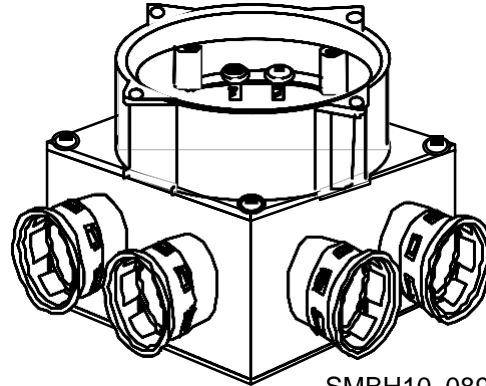

RIGID PVC CONDUIT FITTINGS

MUD BOX, SMB-H-10

ISSUE DATE:
DATE D'EMISSION: 2003 03 15

SUPERCEDES:
REPLACE: 2002 11 15

RIGID PVC CONDUIT FITTINGS

MUD BOX, SMB-H-10

ISSUE DATE:
DATE D'EMISSION: 2003 03 15

SUPERCEDES:
REPLACE: 2002 11 15

3

SMBH10, 089465

SMBH10, 089455

PART LIST:

| DESCRIPTION | PART NUMBER | SMBH15 CDN, 089455 | SMBH15 US, 089465 |
|-------------------------------------|-------------|-----------------------|----------------------|
| 8-32 SLAB BR INS C/W LIP | 072061 | 2 | 2 |
| 10-32 SLAB BR INS C/W LIP | 072062 | 2 | 2 |
| 6-X5/8 PAN SOC SCREW | 072250 | 4 | 4 |
| 8X3/4 (5/8) PAN COMB FOR MUD BOX | 072559 | 4 | 4 |
| COVER AND TOP | 097067 | 1 | 1 |
| 8-32X1/2" P COMB 23 GREEN IRR SCREW | 072257 | - | 2 |
| 1/2" RETAINERS | 091987 | 8 | 8 |
| SMBH10 BODY | 097063 | 1 | 1 |
| FLOOR BOX GROUND CLIP | 072561 | - | 1 |