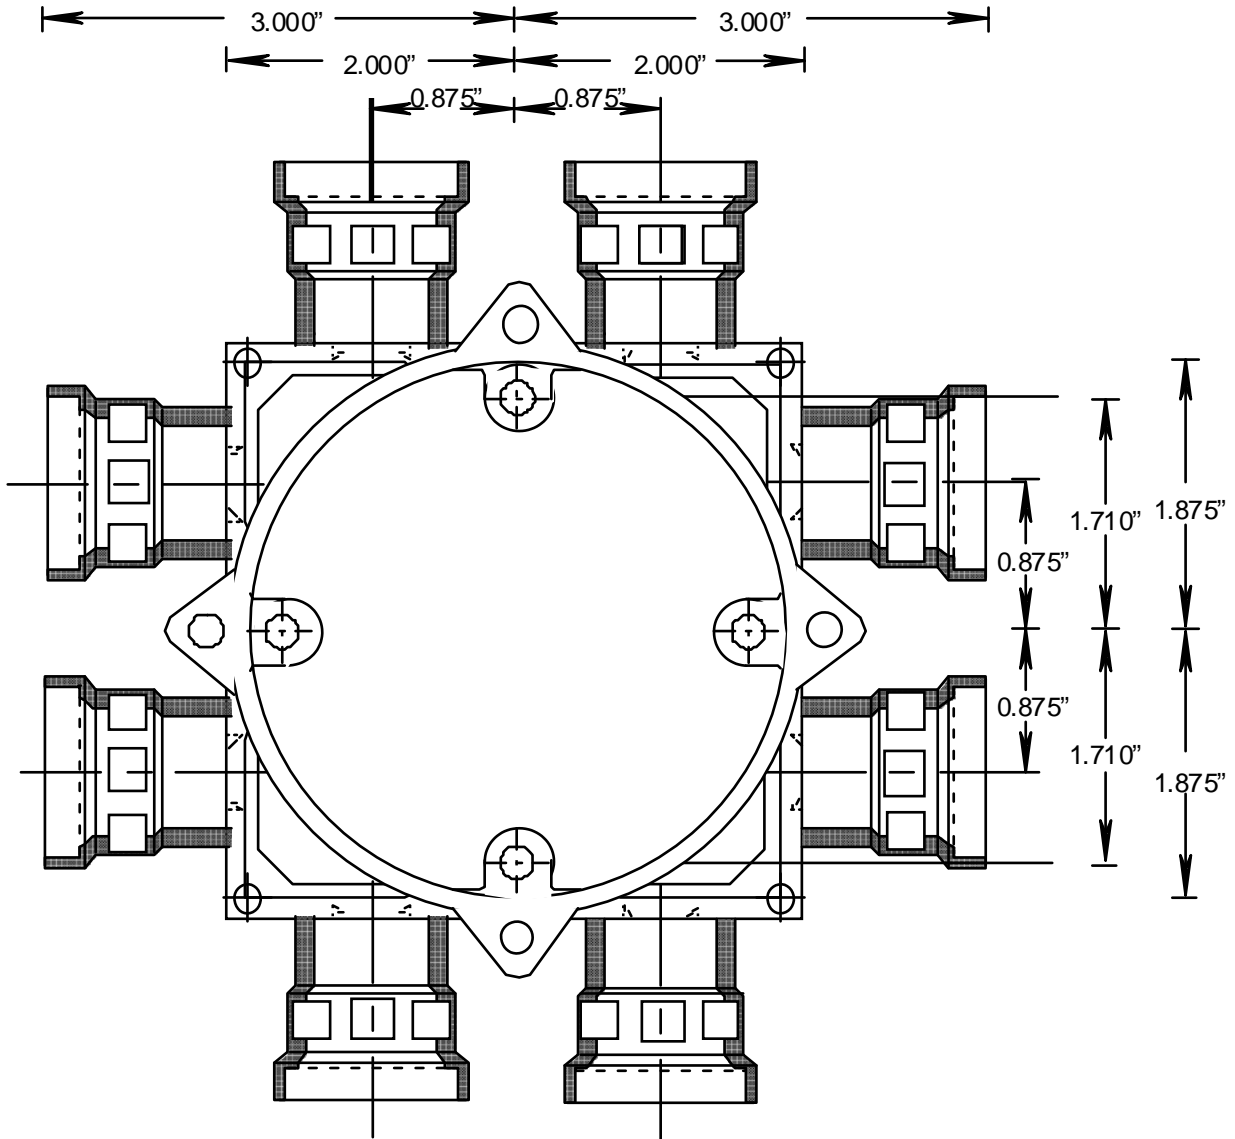

RIGID PVC CONDUIT FITTINGS

MUD BOX, SMB-H-10

ISSUE DATE:
DATE D'EMISSION: 2003 03 15

SUPERCEDES:
REPLACE: 2002 11 15

RIGID PVC CONDUIT FITTINGS

MUD BOX, SMB-H-10

ISSUE DATE:
DATE D'EMISSION: 2003 03 15

SUPERCEDES:
REPLACE: 2002 11 15

3

SMBH10, 089465

SMBH10, 089455

PART LIST:

| DESCRIPTION | PART NUMBER | SMBH15 CDN, 089455 | SMBH15 US, 089465 |
|-------------------------------------|-------------|-----------------------|----------------------|
| 8-32 SLAB BR INS C/W LIP | 072061 | 2 | 2 |
| 10-32 SLAB BR INS C/W LIP | 072062 | 2 | 2 |
| 6-X5/8 PAN SOC SCREW | 072250 | 4 | 4 |
| 8X3/4 (5/8) PAN COMB FOR MUD BOX | 072559 | 4 | 4 |
| COVER AND TOP | 097067 | 1 | 1 |
| 8-32X1/2" P COMB 23 GREEN IRR SCREW | 072257 | - | 2 |
| 1/2" RETAINERS | 091987 | 8 | 8 |
| SMBH10 BODY | 097063 | 1 | 1 |
| FLOOR BOX GROUND CLIP | 072561 | - | 1 |