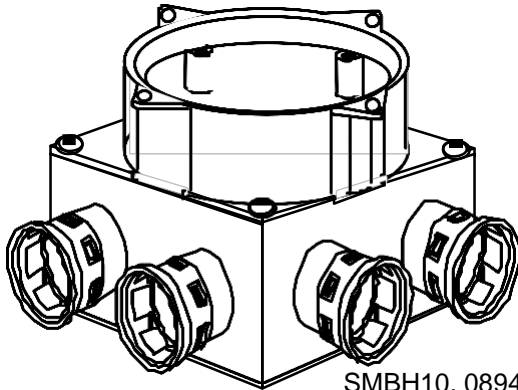

RIGID PVC CONDUIT FITTINGS

MUD BOX, SMB-H-10

ISSUE DATE:
DATE D'EMISSION: 2003 03 15

SUPERCEDES:
REPLACE: 2002 11 15

RIGID PVC CONDUIT FITTINGS

MUD BOX, SMB-H-10

ISSUE DATE:
DATE D'EMISSION: 2003 03 15

SUPERCEDES:
REPLACE: 2002 11 15

3

SMBH10, 089465

SMBH10, 089455

PART LIST:

| DESCRIPTION | PART NUMBER | SMBH15 CDN, 089455 | SMBH15 US, 089465 |
|-------------------------------------|-------------|-----------------------|----------------------|
| 8-32 SLAB BR INS C/W LIP | 072061 | 2 | 2 |
| 10-32 SLAB BR INS C/W LIP | 072062 | 2 | 2 |
| 6-X5/8 PAN SOC SCREW | 072250 | 4 | 4 |
| 8X3/4 (5/8) PAN COMB FOR MUD BOX | 072559 | 4 | 4 |
| COVER AND TOP | 097067 | 1 | 1 |
| 8-32X1/2" P COMB 23 GREEN IRR SCREW | 072257 | - | 2 |
| 1/2" RETAINERS | 091987 | 8 | 8 |
| SMBH10 BODY | 097063 | 1 | 1 |
| FLOOR BOX GROUND CLIP | 072561 | - | 1 |