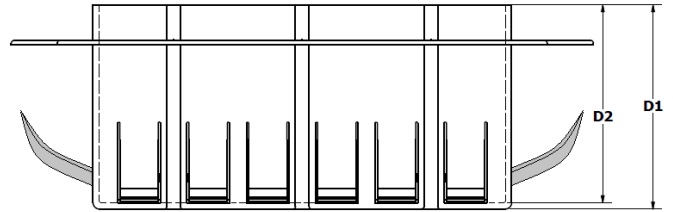

Rigid PVC Conduit Fittings

ICF BOX, TRIPLE GANG NMD

Issue date:  
Date D'emission: 2012 11 23  
Supercedes:  
Remplace: 2012 11 15

L1		L2		W1		W2		W3		F	
in	mm	in	mm	in	mm	in	mm	in	mm	in	mm
3.83	97.2	4.83	122.6	5.89	149.7	6.89	175	8.19	208	0.5	12.7
FW		N1		N2		N3		D1		D2	
in	mm	in	mm	in	mm	in	mm	in	mm	in	mm
2.5	63.5	1.8	45.7	0.35	8.9	0.3	7.6	2.88	73	2.8	71.4

Part Code	Description	Hinge Pin Code	Ground Bracket w/ ground screw
220002	ICF-3-RL	097148(4)	None
220005	ICF-3-RLX	097148(4)	472148