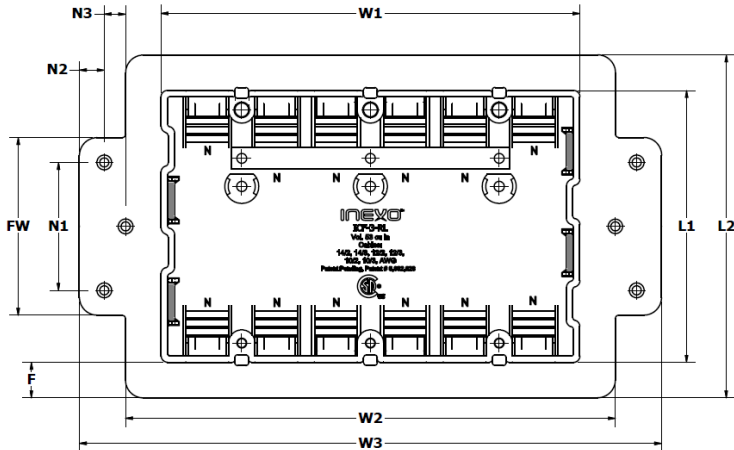

Rigid PVC Conduit Fittings

ICF BOX, TRIPLE GANG NMD

Issue date:  
Date D'emission: 2012 11 23  
Supercedes:  
Remplace: 2012 11 15

L1		L2		W1		W2		W3		F	
in	mm	in	mm	in	mm	in	mm	in	mm	in	mm
3.83	97.2	4.83	122.6	5.89	149.7	6.89	175	8.19	208	0.5	12.7
FW		N1		N2		N3		D1		D2	
in	mm	in	mm	in	mm	in	mm	in	mm	in	mm
2.5	63.5	1.8	45.7	0.35	8.9	0.3	7.6	2.88	73	2.8	71.4

Part Code	Description	Hinge Pin Code	Ground Bracket w/ ground screw
220002	ICF-3-RL	097148(4)	None
220005	ICF-3-RLX	097148(4)	472148