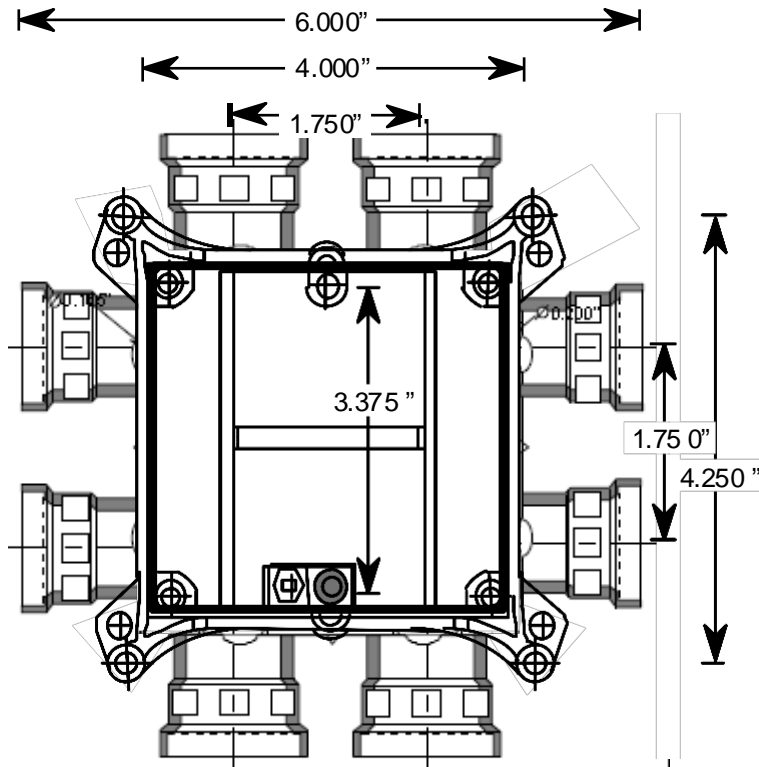

RIGID PVC CONDUIT FITTINGS

SLAB BOX, SVDBH-10-15, 089496

ISSUE DATE:
DATE D'EMISSION: 2009 04 30

SUPERCEDES:
REPLACE: 2009 03 01

PART LIST:

Description	Part #	Qty
6-X5/8 PAN SOC SCREW	072250	4
8X5/8 PAN HEAD SELF TAP SCREW	072564	4
3/4" RETAINERS	091988	4
1/2" RETAINERS	091987	4
SMBH10-15 BODY	097060	1
6-32 REGULAR INSERT	072537	1
6-32 COLLAR INSERT	072536	1
SCREW HUB FOR SVDBH	097086	1
LID FOR SVDBH BOX	097099	1
GROUND CLIP W/ GREEN SCREW	072512	1