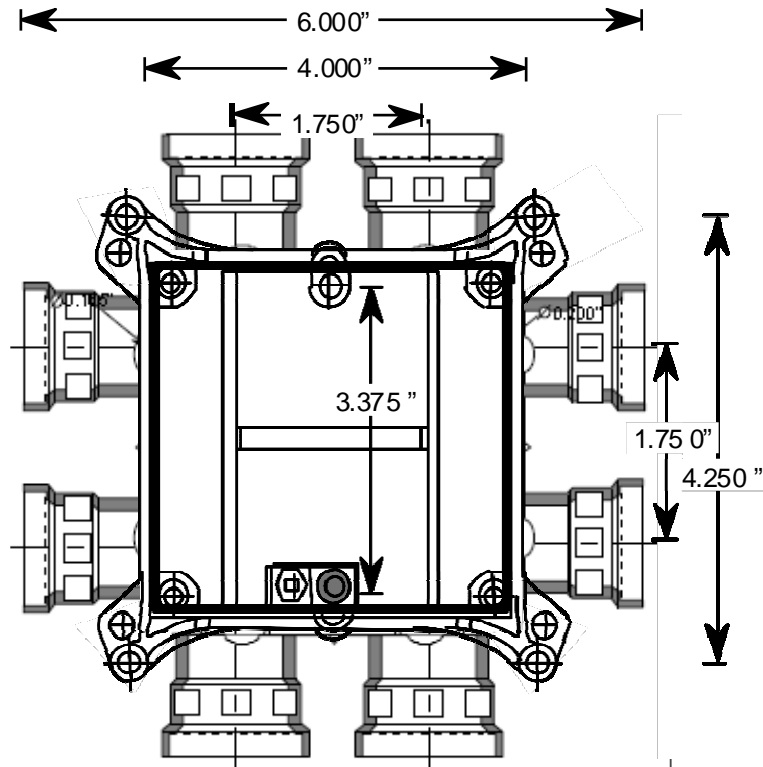

RIGID PVC CONDUIT FITTINGS

SLAB BOX, SVDBH-15, 089065

ISSUE DATE:
DATE D'EMISSION: 2017 07 26

SUPERCEDES:
REPLACE:

1

PART LIST:

Description	Part #	Qty
6-X5/8 PAN SOC SCREW	072250	4
8X5/8 PAN HEAD SELF TAP SCREW	072564	4
3/4" RETAINERS	091988	8
SMBH 15 BODY	097069	1
6-32 REGULAR INSERT	072537	1
6-32 COLLAR INSERT	072536	1
SCREW HUB FOR SVDBH	097086	1
LID FOR SVDBH BOX	097099	1
GROUND CLIP W/ GREEN SCREW	072512	1