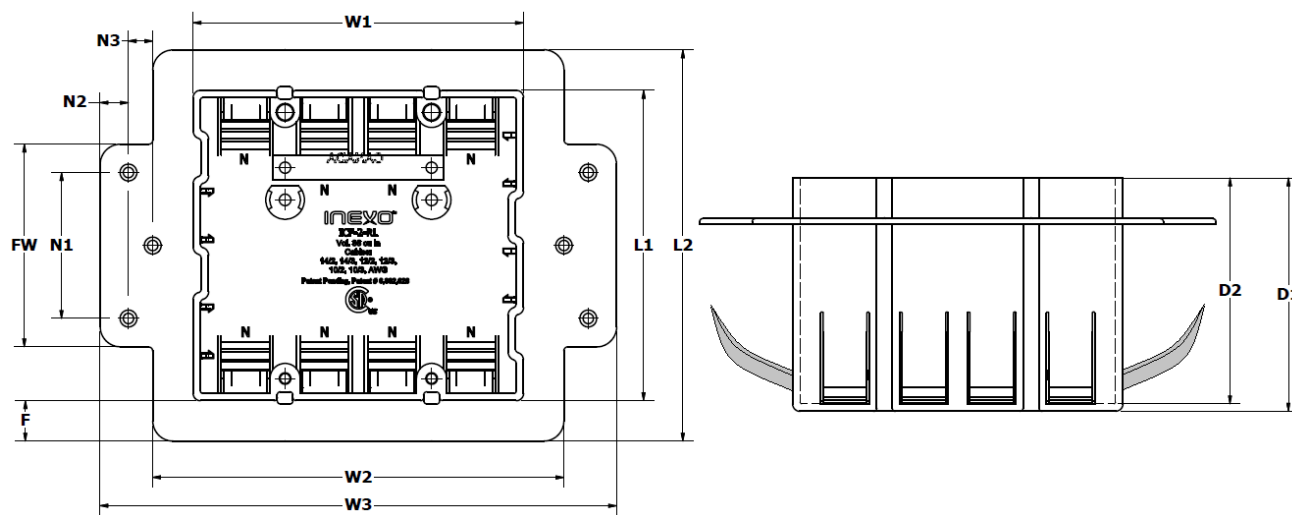

Rigid PVC Conduit Fittings

ICF BOX, DOUBLE GANG NMD

Issue date:  
Date D'emotion: 2012 11 23

Supercedes:  
Remplace: 2012 11 15

L1		L2		W1		W2		W3		F	
in	mm	in	mm	in	mm	in	mm	in	mm	in	mm
3.83	97.2	4.83	122.6	4.08	103.7	5.08	129	6.38	162	0.5	12.7
FW		N1		N2		N3		D1		D2	
in	mm	in	mm	in	mm	in	mm	in	mm	in	mm
2.5	63.5	1.8	45.7	0.35	8.9	0.3	7.6	2.88	73	2.8	71.4

Part Code	Description	Hinge Pin Code	Ground Bracket w/ ground screw
220001	ICF-2-RL	097148(4)	None
220004	ICF-2-RLX	097148(4)	472147