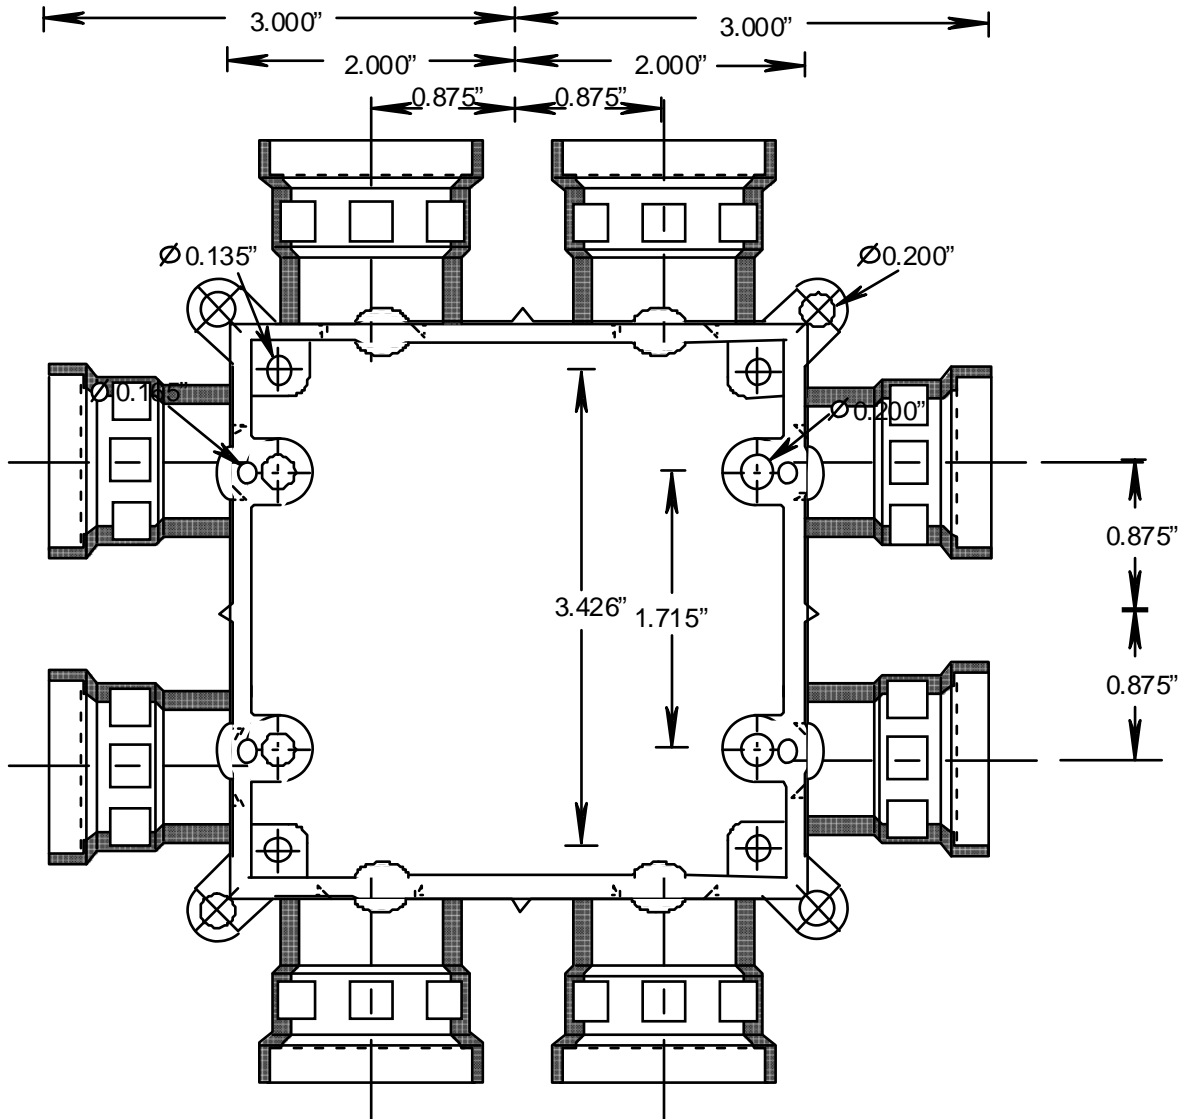

RIGID PVC CONDUIT FITTINGS

ISSUE DATE:
DATE D'EMISSION: 2014 05 20

SQUARE MUD BOX, SSBH-10/20 CDN, 089454

SUPERCEDES:
REPLACE: 2003 03 15

1

PART LIST:

Description	Part #	Qty
6-X5/8 PAN SOC SCREW	072250	4
6X3/4 PAN HEAD SELF TAP SCREW	172220	4
3/4" RETAINERS	091988	4
1/2" RETAINERS	091987	4
SMBH10-15 BODY	097060	1
6-32 REGULAR INSERT	072537	2
6-32 COLLAR INSERT	072536	2
MUD BOX SQUARE CDN HUB/LID	097038	1
HEX COMB GREEN SCREW	072511	1
DOUBLE GANG GROUND CLIP	172191	1

RIGID PVC CONDUIT FITTINGS

ISSUE DATE:
DATE D'EMISSION: 2014 05 20

SQUARE MUD BOX, SSBH-15/20 CDN, 089471

SUPERCEDES:
REPLACE: 2003 03 15

1

PART LIST:

Description	Part #	Qty
6-X5/8 PAN SOC SCREW	072250	4
6X3/4 PAN HEAD SELF TAP SCREW	172220	4
3/4" RETAINERS	091988	4
1" RETAINERS	091989	4
SSB HUB BODY	097038	1
6-32 REGULAR INSERT	072537	2
6-32 COLLAR INSERT	072536	2
MUD BOX SQUARE CDN HUB/LID	097038	1
HEX COMB GREEN SCREW	072511	1
DOUBLE GANG GROUND CLIP	172191	1