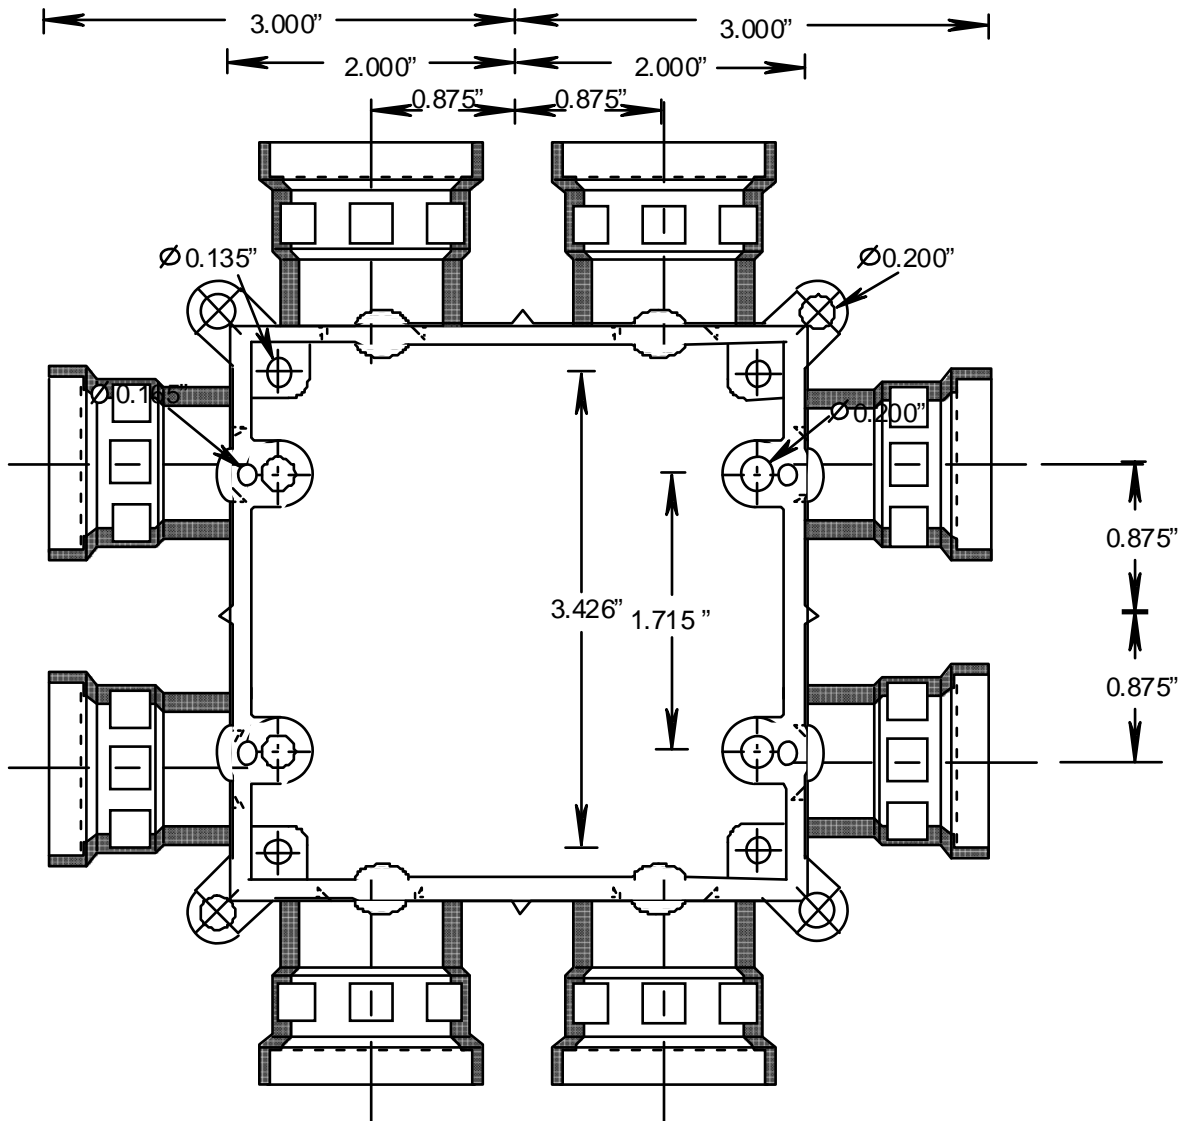

RIGID PVC CONDUIT FITTINGS

ISSUE DATE:
DATE D'EMISSION: 2014 05 20

SQUARE MUD BOX, SSBH-10/20 CDN, 089454

SUPERCEDES:
REPLACE: 2003 03 15

1

PART LIST:

Description	Part #	Qty
6-X5/8 PAN SOC SCREW	072250	4
6X3/4 PAN HEAD SELF TAP SCREW	172220	4
3/4" RETAINERS	091988	4
1/2" RETAINERS	091987	4
SMBH10-15 BODY	097060	1
6-32 REGULAR INSERT	072537	2
6-32 COLLAR INSERT	072536	2
MUD BOX SQUARE CDN HUB/LID	097038	1
HEX COMB GREEN SCREW	072511	1
DOUBLE GANG GROUND CLIP	172191	1

RIGID PVC CONDUIT FITTINGS

ISSUE DATE:
DATE D'EMISSION: 2014 05 20

SQUARE MUD BOX, SSBH-15/20 CDN, 089471

SUPERCEDES:
REPLACE: 2003 03 15

1

PART LIST:

Description	Part #	Qty
6-X5/8 PAN SOC SCREW	072250	4
6X3/4 PAN HEAD SELF TAP SCREW	172220	4
3/4" RETAINERS	091988	4
1" RETAINERS	091989	4
SSB HUB BODY	097038	1
6-32 REGULAR INSERT	072537	2
6-32 COLLAR INSERT	072536	2
MUD BOX SQUARE CDN HUB/LID	097038	1
HEX COMB GREEN SCREW	072511	1
DOUBLE GANG GROUND CLIP	172191	1