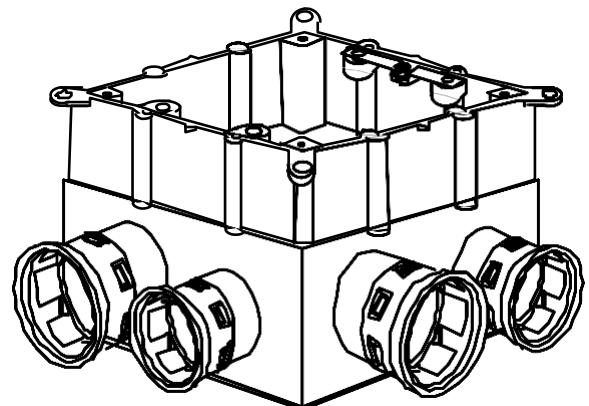

RIGID PVC CONDUIT FITTINGS

ISSUE DATE:
DATE D'EMISSION: 2014 05 20

SQUARE MUD BOX, SSBH-10/20 CDN, 089454

SUPERCEDES:
REPLACE: 2003 03 15

1

PART LIST:

Description	Part #	Qty
6-X5/8 PAN SOC SCREW	072250	4
6X3/4 PAN HEAD SELF TAP SCREW	172220	4
3/4" RETAINERS	091988	4
1/2" RETAINERS	091987	4
SMBH10-15 BODY	097060	1
6-32 REGULAR INSERT	072537	2
6-32 COLLAR INSERT	072536	2
MUD BOX SQUARE CDN HUB/LID	097038	1
HEX COMB GREEN SCREW	072511	1
DOUBLE GANG GROUND CLIP	172191	1

RIGID PVC CONDUIT FITTINGS

ISSUE DATE:
DATE D'EMISSION: 2014 05 20

SQUARE MUD BOX, SSBH-15/20 CDN, 089471

SUPERCEDES:
REPLACE: 2003 03 15

1

PART LIST:

Description	Part #	Qty
6-X5/8 PAN SOC SCREW	072250	4
6X3/4 PAN HEAD SELF TAP SCREW	172220	4
3/4" RETAINERS	091988	4
1" RETAINERS	091989	4
SSB HUB BODY	097038	1
6-32 REGULAR INSERT	072537	2
6-32 COLLAR INSERT	072536	2
MUD BOX SQUARE CDN HUB/LID	097038	1
HEX COMB GREEN SCREW	072511	1
DOUBLE GANG GROUND CLIP	172191	1