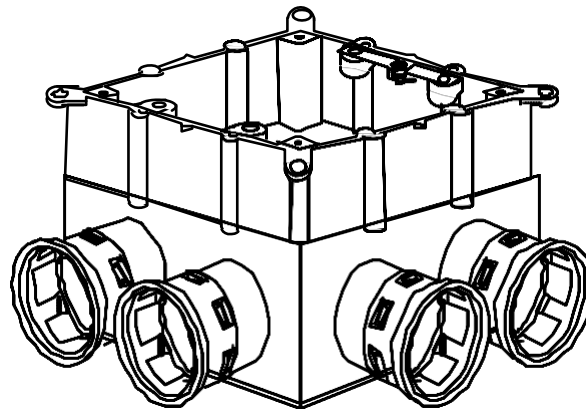

RIGID PVC CONDUIT FITTINGS

SQUARE MUD BOX, SSBH-15 CDN

ISSUE DATE:
DATE D'EMISSION: 2010 02 15

SUPERCEDES:
REMPLECE: 2003 03 15

RIGID PVC CONDUIT FITTINGS

ISSUE DATE:
DATE D'EMISSION: 2010 02 15

SQUARE MUD BOX, SSBH-15 CDN

SUPERCEDES:
REPLACE: 2003 03 15

SSB-H-15 US 089035

SSB-H-15 US 089034

SSBH-15 CDN, 089453

PART LIST:

Description	Part #	SMBH15-20 US, 089033	SMBH15-20 US, 089034	SMBH15-20 CDN, 089453
6-32 REGULAR INSERT	072537	2	2	2
6-32 COLLAR INSERT	072536	2	2	2
6-X5/8 PAN SOC SCREW	072250	4	4	4
6X3/4 PAN HEAD SELF TAP SCREW	172220	4	4	4
MUD BOX SQUARE CDN HUB/LID	097038	1	HUB ONLY	1
HEX COMB GREEN SCREW	072511	1	1	1
3/4" RETAINERS	091988	8	8	8
SMBH15 BODY	097069	1	1	1
DOUBLE GANG GROUND CLIP	172191	1		1
EXTENSION RING	089494	1	1	