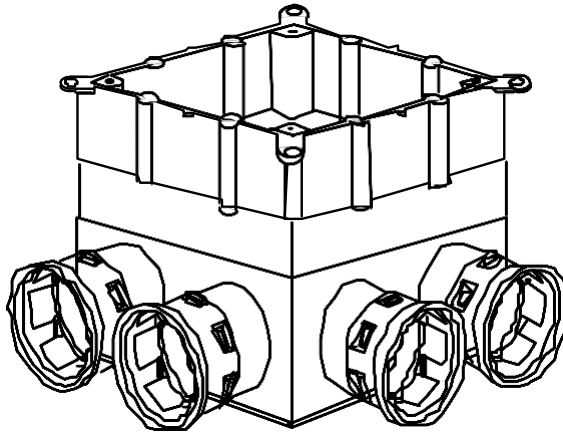

RIGID PVC CONDUIT FITTINGS

SQUARE MUD BOX, SSBH-15 CDN

ISSUE DATE:
DATE D'EMISSION: 2010 02 15

SUPERCEDES:
REMPLECE: 2003 03 15

RIGID PVC CONDUIT FITTINGS

ISSUE DATE:
DATE D'EMISSION: 2010 02 15

SQUARE MUD BOX, SSBH-15 CDN

SUPERCEDES:
REPLACE: 2003 03 15

SSB-H-15 US 089035

SSB-H-15 US 089034

SSBH-15 CDN, 089453

PART LIST:

Description	Part #	SMBH15-20 US, 089033	SMBH15-20 US, 089034	SMBH15-20 CDN, 089453
6-32 REGULAR INSERT	072537	2	2	2
6-32 COLLAR INSERT	072536	2	2	2
6-X5/8 PAN SOC SCREW	072250	4	4	4
6X3/4 PAN HEAD SELF TAP SCREW	172220	4	4	4
MUD BOX SQUARE CDN HUB/LID	097038	1	HUB ONLY	1
HEX COMB GREEN SCREW	072511	1	1	1
3/4" RETAINERS	091988	8	8	8
SMBH15 BODY	097069	1	1	1
DOUBLE GANG GROUND CLIP	172191	1		1
EXTENSION RING	089494	1	1	