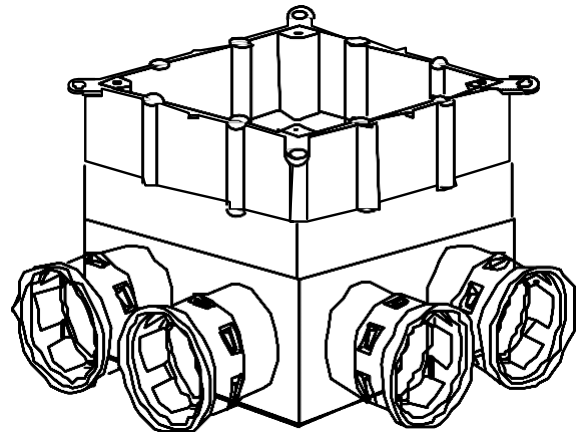

RIGID PVC CONDUIT FITTINGS

SQUARE MUD BOX, SSBH-15 CDN

ISSUE DATE:
DATE D'EMISSION: 2010 02 15

SUPERCEDES:
REMPLECE: 2003 03 15

RIGID PVC CONDUIT FITTINGS

ISSUE DATE:
DATE D'EMISSION: 2010 02 15

SQUARE MUD BOX, SSBH-15 CDN

SUPERCEDES:
REPLACE: 2003 03 15

SSB-H-15 US 089035

SSB-H-15 US 089034

SSBH-15 CDN, 089453

PART LIST:

Description	Part #	SMBH15-20 US, 089033	SMBH15-20 US, 089034	SMBH15-20 CDN, 089453
6-32 REGULAR INSERT	072537	2	2	2
6-32 COLLAR INSERT	072536	2	2	2
6-X5/8 PAN SOC SCREW	072250	4	4	4
6X3/4 PAN HEAD SELF TAP SCREW	172220	4	4	4
MUD BOX SQUARE CDN HUB/LID	097038	1	HUB ONLY	1
HEX COMB GREEN SCREW	072511	1	1	1
3/4" RETAINERS	091988	8	8	8
SMBH15 BODY	097069	1	1	1
DOUBLE GANG GROUND CLIP	172191	1		1
EXTENSION RING	089494	1	1	