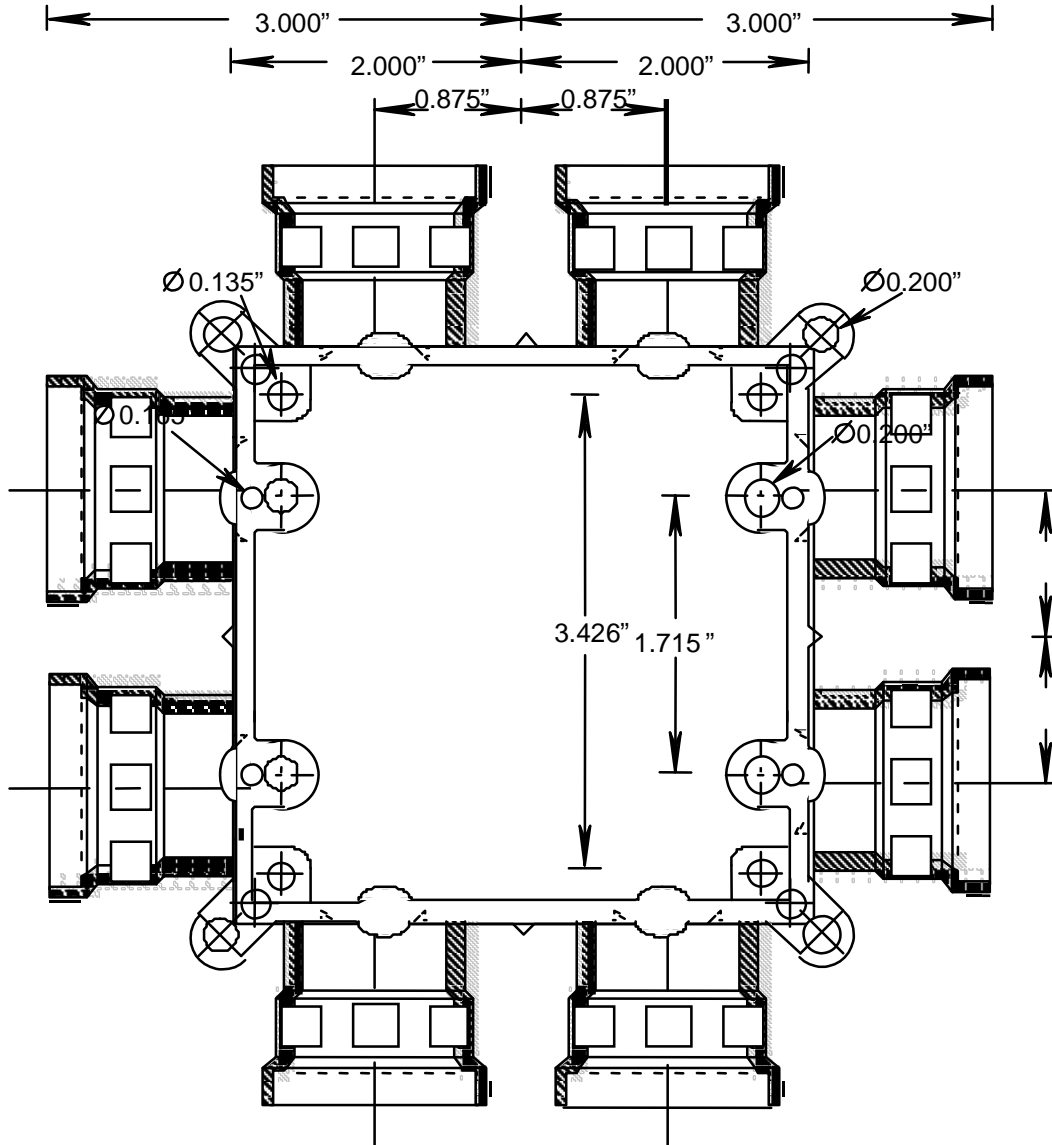

RIGID PVC CONDUIT FITTINGS

SQUARE MUD BOX, SSBH-15 CDN

ISSUE DATE:
DATE D'EMISSION: 2010 02 15

SUPERCEDES:
REMPLECE: 2003 03 15

RIGID PVC CONDUIT FITTINGS

ISSUE DATE:
DATE D'EMISSION: 2010 02 15

SQUARE MUD BOX, SSBH-15 CDN

SUPERCEDES:
REPLACE: 2003 03 15

SSB-H-15 US 089035

SSB-H-15 US 089034

SSBH-15 CDN, 089453

PART LIST:

Description	Part #	SMBH15-20 US, 089033	SMBH15-20 US, 089034	SMBH15-20 CDN, 089453
6-32 REGULAR INSERT	072537	2	2	2
6-32 COLLAR INSERT	072536	2	2	2
6-X5/8 PAN SOC SCREW	072250	4	4	4
6X3/4 PAN HEAD SELF TAP SCREW	172220	4	4	4
MUD BOX SQUARE CDN HUB/LID	097038	1	HUB ONLY	1
HEX COMB GREEN SCREW	072511	1	1	1
3/4" RETAINERS	091988	8	8	8
SMBH15 BODY	097069	1	1	1
DOUBLE GANG GROUND CLIP	172191	1		1
EXTENSION RING	089494	1	1	