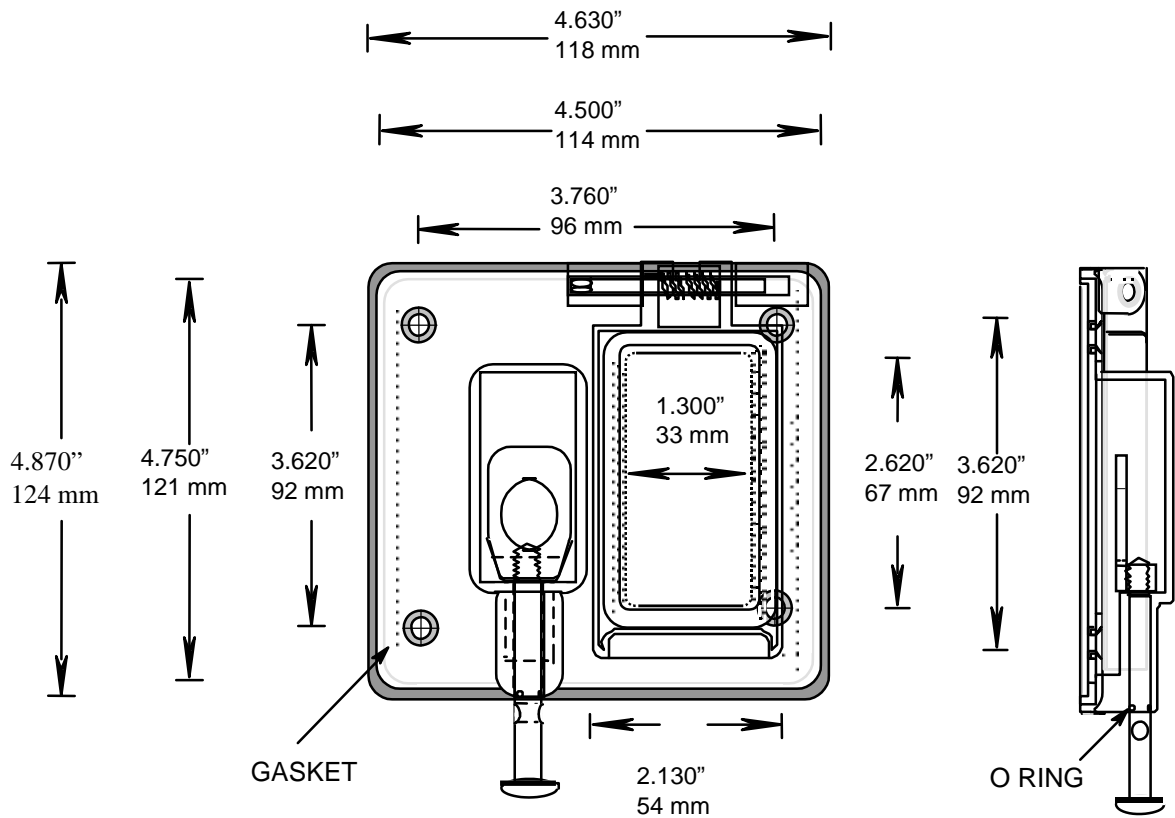

RIGID PVC CONDUIT FITTINGS

ISSUE DATE:
DATE D'EMISSION: 2007 06 30

VSRC20-2 DOUBLE GANG COMB SWITCH
GFR WP COVERS, 077742

SUPERCEDES:
REPLACE: 2005 01 30

2

PARTS LIST:

- 097994 (1), DOUBLE GANG GASKET
- 072850 (1), VSRC20-2 (2X3) GASKETS
- 172 652 (4), 6-32 X 17/32 QUADREX SCREWS
- 072280 (1), 1/4" O-RING #10
- 072544 (1), BRASS HINGE PINS
- 072548 (1), TORSION SPRING