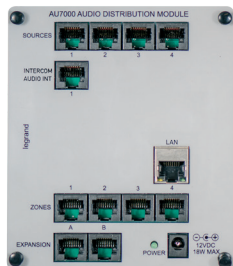

SYSTEM COMPONENTS

Digital Audio Distribution Module (AU7000)

- Distributes audio from four sources to four zones
- Convenient double bay design

Digital Audio Digital Input Module (AU7001)

- Includes built-in streaming and online service access: Spotify, Pandora, Napster, SiriusXM, iHeart Radio, TuneIn, and Deezer*
- Accesses networked content