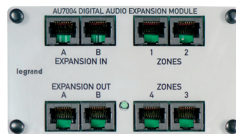

SYSTEM COMPONENTS

Digital Audio Distribution Module (AU7000)

- Distributes audio from four sources to four zones
- Convenient double bay design

Digital Audio Digital Input Module (AU7001)

- Includes built-in streaming and online service access: Spotify, Pandora, Napster, SiriusXM, iHeart Radio, TuneIn, and Deezer*
- Accesses networked content

* Streaming services subject to geographic availability. Service subscriptions may be required.

Digital Audio Expansion Module (AU7004)

- Expands a system to four additional zones
- Allows up to three expansion modules for sixteen total zones