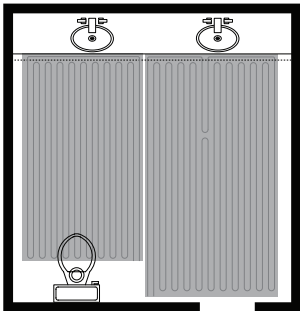

Multiple Standard Mats