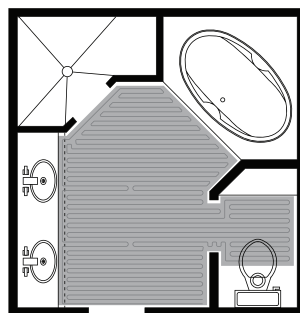

Custom Mat

PRODUCT OVERVIEW

Pre-built like an electric blanket, nVent NUHEAT Mat is an electric floor heating system that brings soothing heat to the following surfaces:

- Ceramic or porcelain tile
- Granite
- Marble
- Natural Stone
- Laminate/Engineered wood floors

NUHEAT Mat is a pre-built floor heating system meaning it does not require any on-site manipulation during installation. Thinset is applied to the subfloor, the pre-built NUHEAT Mat is pressed onto the thinset, and flooring can be installed immediately. NUHEAT Mat is compatible with all standard subfloor material and is only 1/8" thick and making it ideal for installations where minimal floor buildup is desired. The pre-built aspect of NUHEAT Mat guarantees even heat distribution as the heating wires are evenly spaced during production.

NUHEAT Mat is available in over 70 standard mat sizes (squares and rectangles of various dimensions) and are available off-the-shelf. A single standard mat can provide adequate floor heat coverage for most standard bathroom and living areas. Installers can also combine multiple standard mats to heat the desired area.

When full coverage cannot be achieved with NUHEAT standard mats (example: areas with curves, angles, or obstructions), NUHEAT custom mats are available to provide optimal coverage. Once area dimensions are submitted/confirmed, NUHEAT custom mats are manufactured in only three days and will fit the exact shape of the area indicated in the submitted drawings. Just like NUHEAT standard mats, NUHEAT custom mats are pre-built thereby guaranteeing even heat distribution without cold spots.

NUHEAT standard and custom mats are available in 120 V and 240 V and produces 12 watts per sqft (up to 15 watts per sqft when required/specified).

KIT CONTENTS

- 1 NUHEAT Mat floor heating system
- 1 Installation instruction manual