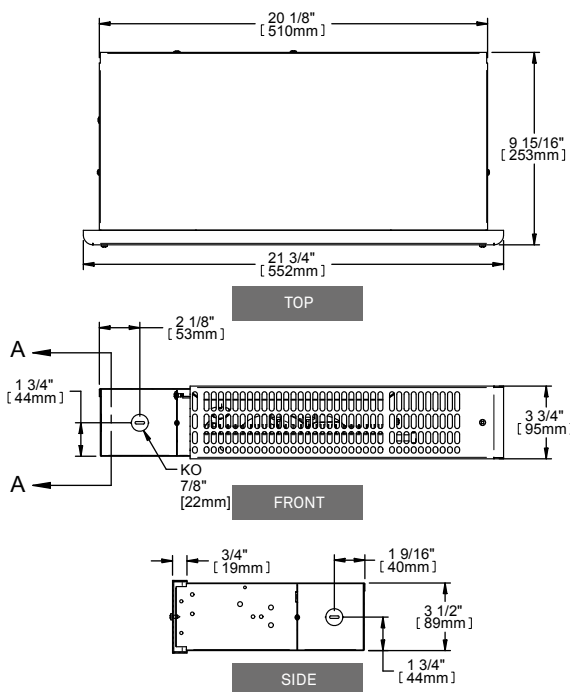

## TECHNICAL SPECIFICATIONS

PRODUCT	POWER	VOLTAGE	THROW DISTANCE (IN FRONT)		HEAT RISE		WEIGHT		PRICE	
			CODE	WATTS	VOLTS	M	FT	°C	°F	KG
SKS1001	500 OR 1000	120	1.2	4	55	99	4.5	10	309.00	416.00
SKS1002	500/375 OR 1000/750	240/208	1.2	4	55	99	4.5	10	309.00	416.00

## TECHNICAL DRAWINGS