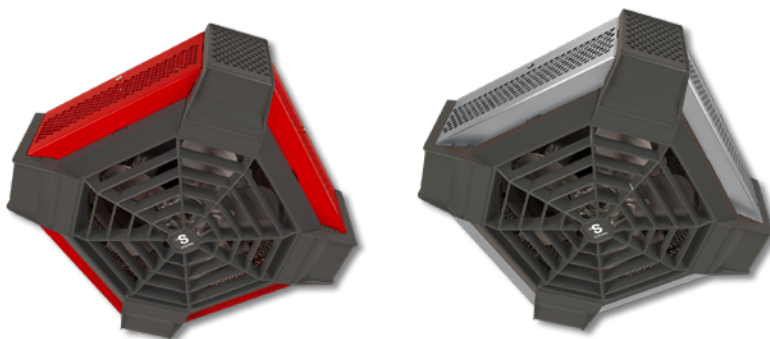

SGH | SPIDER™

CEILING FAN HEATER

SPIDER™

GET CAUGHT UP IN ITS COMFORT!

This stylish ceiling fan heater will be the highlight of your garage! The Spider ceiling fan heater combines optimum performance, instant heat and a low noise level, all this in a distinctive design.

INNOVATIVE AND UNIQUE DESIGN

DESIGNED SPECIFICALLY FOR RESIDENTIAL GARAGES

CEILING INSTALLATION FREES UP FLOOR AND WALL SPACE

COLOURS

- **standard:** red
- **luxury finish:** stainless steel (see price list)

FINISH

- polyester powdercoat or stainless steel

MANUFACTURING

- 22-gauge smooth steel housing
- quiet helicoidal fan
- thermal protection with automatic reset
- closed and permanently lubricated motor

ELEMENT

- nichrome element producing instant heat

CONTROL

- wall thermostat (not included) – the use of an electronic thermostat is strongly recommended

INSTALLATION

- ceiling surface mounted with bracket
- from adjacent walls at a minimum of 12 in. (305 mm)
- from floor at a minimum of 8 ft. (2.4 m) and a maximum of 10 ft. (3 m)