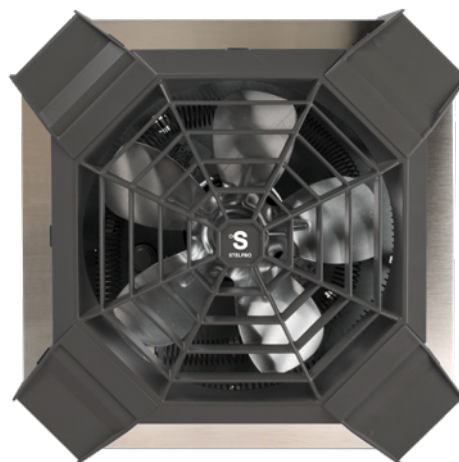

IDEAL FOR:

garage, workshop

°STELPRO

Stelpro reserves the right to modify descriptions, manufacturing specifications or prices without prior notice. No returns accepted on optional-colour products. For all the latest models and prices, please refer to our website at www.stelpro.com.

FC_SGH_EN_270420