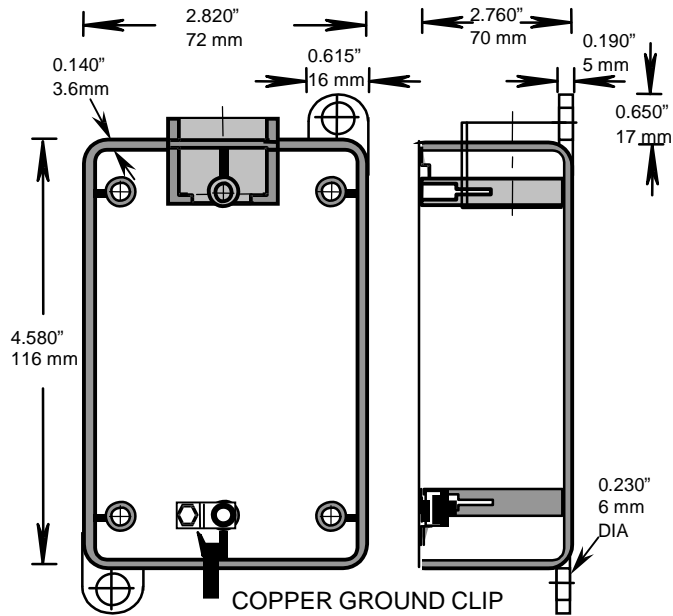

**RIGID PVC CONDUIT FITTINGS**

**ISSUE DATE:**  
**DATE D'EMISSION:** 2003 01 15

**FDS101520 SINGLE GANG DEEP BOXES,**  
**077299**

**SUPERCEDES:**  
**REPLACE:** 2002 09 30

2

**COMPONENTS**

DESCRIPTION	PART NUMBER	SIZE	QUANTITY
REGULAR INSERT	072537	6-32	5
COLLAR INSERT	072536	6-32	1
REDUCER BUSHINGS	097554	3/4 X 1/2	1
REDUCER BUSHINGS	097979	1 X 3/4	1
SCREW(HEXHEAD COMB)WITH GROUND CLIP	072512	10-32 X 5/16	1