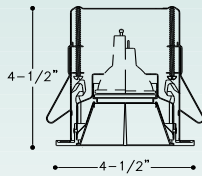

372CHX Chrome baffle and white flange

372WHX White baffle and flange

CROSS BAFFLE ☆☆☆

Exclusive cross blade louver provides a well-shielded soft lighting effect. High reflectivity white or chrome reflector and white flange offered. Accommodate all ceiling type of 1/8" to 1" thick.

NON-IC REMODELER				NON-IC FRAME-IN-KIT		
300MRX	300ESX	3401MREX	303MRE	302MRX	302MREX	302ESX
50W MR-16	50W ES/ESD-16	50W MR-16	N/A	50W MR-16	50W MR-16	50W ES/ESD-16

IC FRAME-IN-KIT			AIRSEAL® IC FRAME-IN KIT		
302MRIC7X	302MRIC9X	302ESICX	302MRAICX	302MRAICEX	302ESAICX
N/A	50W MR-16	50W ES/ESD-16	50W MR-16	50W MR-16	50W ES/ESD-16

377CHX Frosted lens and chrome flange

377WHX Frosted lens and white flange

SHOWER LIGHT (FLAT LENS) ☆☆

Simple architectural flange with frosted flat lens diffuser for a new appearance. Specially designed for wet locations such as shower (Gasket included). Accommodate all ceiling type from 1/8" to 1" thick.

NON-IC REMODELER				NON-IC FRAME-IN-KIT		
300MRX	300ESX	3401MREX	303MRE	302MRX	302MREX	302ESX
50W MR-16	N/A	50W MR-16	N/A	50W MR-16	50W MR-16	N/A

IC FRAME-IN-KIT			AIRSEAL® IC FRAME-IN KIT		
302MRIC7X	302MRIC9X	302ESICX	302MRAICX	302MRAICEX	302ESAICX
N/A	50W MR-16	N/A	50W MR-16	50W MR-16	N/A