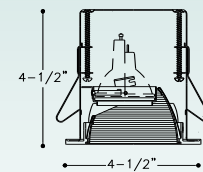

385BKX Black phenolic step baffle and white flange

385WHX White phenolic step baffle and white flange