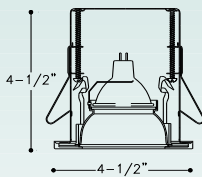

372CHX Chrome baffle and white flange

372WHX White baffle and flange

CROSS BAFFLE ☆☆☆

Exclusive cross blade louver provides a well-shielded soft lighting effect. High reflectivity white or chrome reflector and white flange offered. Accommodate all ceiling type of 1/8" to 1" thick.

NON-IC REMODELER				NON-IC FRAME-IN-KIT		
300MRX	300ESX	3401MREX	303MRE	302MRX	302MREX	302ESX
50W MR-16	50W ES/ESD-16	50W MR-16	N/A	50W MR-16	50W MR-16	50W ES/ESD-16

IC FRAME-IN-KIT			AIRSEAL® IC FRAME-IN KIT		
302MRIC7X	302MRIC9X	302ESICX	302MRAICX	302MRAICEX	302ESAICX
N/A	50W MR-16	50W ES/ESD-16	50W MR-16	50W MR-16	50W ES/ESD-16

377CHX Frosted lens and chrome flange

377WHX Frosted lens and white flange

SHOWER LIGHT (FLAT LENS) ☆☆

Simple architectural flange with frosted flat lens diffuser for a new appearance. Specially designed for wet locations such as shower (Gasket included). Accommodate all ceiling type from 1/8" to 1" thick.

NON-IC REMODELER				NON-IC FRAME-IN-KIT		
300MRX	300ESX	3401MREX	303MRE	302MRX	302MREX	302ESX
50W MR-16	N/A	50W MR-16	N/A	50W MR-16	50W MR-16	N/A

IC FRAME-IN-KIT			AIRSEAL® IC FRAME-IN KIT		
302MRIC7X	302MRIC9X	302ESICX	302MRAICX	302MRAICEX	302ESAICX
N/A	50W MR-16	N/A	50W MR-16	50W MR-16	N/A