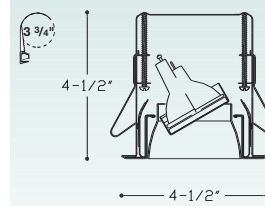

ADJUSTABLE ALZAK® CONE ☆☆☆

Accent light with Alzak® cone offers non-glare optics for added visual comfort. Recessed lamp rotates 360° horizontally and 35° vertically, can be aimed without removing trim. Accomodate all ceiling type from 1/8" to 1" thick.

NON-IC REMODELER				NON-IC FRAME-IN-KIT		
300MRX	300ESX	3401MREX	303MRE	302MRX	302MREX	302ESX
50W MR-16	50W ES/ESD-16	50W MR-16	N/A	50W MR-16	50W MR-16	50W ES/ESD-16

IC FRAME-IN-KIT			AIRSEAL® IC FRAME-IN KIT		
302MRC7X	302MRC9X	302ESICX	302MRAICX	302MRAICEX	302ESAICX
50W MR-16	50W MR-16	50W ES/ESD-16	50W MR-16	50W MR-16	50W ES/ESD-16

304BAX Specular black Alzak® cone and white flange

304CLX Specular clear Alzak® cone and white flange

304GDX Specular gold Alzak® cone and white flange

304CCDX Comfort clear™ diffuse cone and white flange