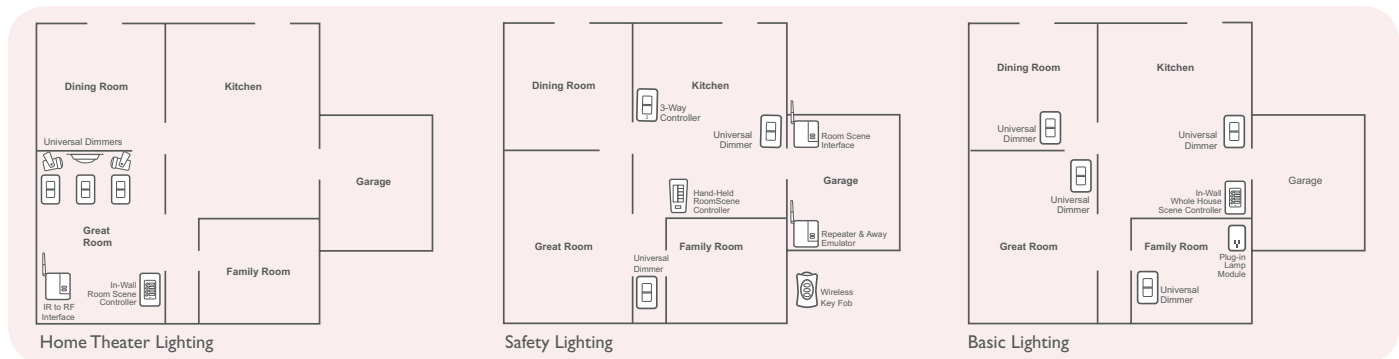

RFLC System

RELATED ITEMS

ADDITIONAL PRODUCTS

PRODUCT	PART #	COLOR
In-Wall 2000 W Box Dimmer	MR2000	n/a
In-Wall Switch	DRD3-x V2	Black, Ivory, Almond, White
In-Wall Whole House Scene Controller	DRD5-x V2	Black, Ivory, Almond, White
Hand-Held Room Scene Controller	MRH6-G	Black
Plug-In Lamp Module	MRP6-W	White
Plug-In Small Appliance Module	MRP7-W	White
RS232 to RF Interface	MR232-G	n/a
IR to RF Interface	MRIR1	n/a
Room Scene Interface	MRRC3-G	n/a
House Scene Interface	MRHC3-G	n/a
Repeater & Away Emulator	MRR2-G	n/a
Wireless Key Fob	MKFOB	n/a

COLORS

WIRING DIAGRAMS

Canada:
Legrand
570 Applewood Crescent
Vaughan, On L4K 4B4
(905) 738-9195

USA:
Legrand
301 Fulling Mill Rd, Ste G
Middletown, PA 17057
(800) 321-2343

www.legrand.us/onq

©2010 by Legrand. All Rights Reserved.