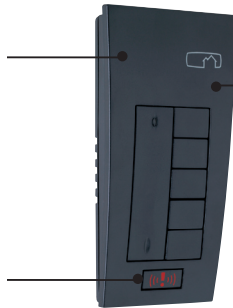

RFLC System

Hand-held device includes wall-mounted holster for easy storage

MRH5-G
Hand-Held Whole House Scene Controller

Whole house scene control

Panic mode offers a sense of security with instant whole house response

DRD4-X
In-Wall Universal Dimmer

Universal Dimmer operates most dimmable lighting types

DRD6-X
In-Wall Room Scene Controller

Decorator style device mounts in standard one-gang box

Remembers scenes, even through power failures

INNOVATIVE TECHNOLOGY

ONE SYSTEM – WIRELESS CONTROL

The RF Lighting Control System can handle up to 127 rooms and 1,023 devices. RFLC integrates with other home automation devices and systems through the use of RS232 and IR to RF Interfaces and allows for coordinated control of lamps, ceiling fans, and small appliances.