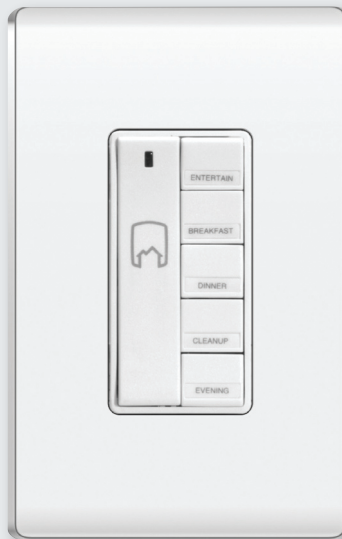

SYSTEM FEATURES

- Frequency-agile Radio Frequency (RF) wireless communications technology
- Simple, intuitive programming without the use of a computer or controller
- Increased control with the use of RS232 and IR to RF interfaces
- Plug-in modules allow control of small appliances and table or floor lamps
- Whole-house and room scene control

www.legrand.us/onq