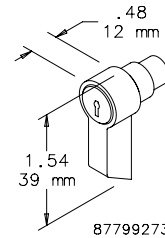

CONCEPT™ FIXED AND HINGED WINDOW KITS

Aesthetic die-cast aluminum frame has .188-in. (5-mm) thick, clear polycarbonate window. Pre-assembled kit is secured to front opening of enclosure by four mounting screws. Furnished window frame caps conceal mounting screws. Hinged window kit is hinged on left side and has a single-point slotted latch (optional locking or non-locking wing knob latch is also available). Textured finish, ANSI 61 gray or RAL 7035 light gray.