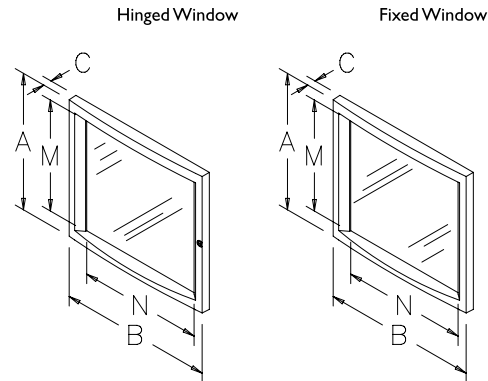

BULLETIN: C2

Catalog Number	Description
CWKL	Wing Knob, locking
CWKN	Wing Knob, nonlocking

CONCEPT™ FIXED AND HINGED WINDOW KITS

Aesthetic die-cast aluminum frame has .188-in. (5-mm) thick, clear polycarbonate window. Pre-assembled kit is secured to front opening of enclosure by four mounting screws. Furnished window frame caps conceal mounting screws. Hinged window kit is hinged on left side and has a single-point slotted latch (optional locking or non-locking wing knob latch is also available). Textured finish, ANSI 61 gray or RAL 7035 light gray.

BULLETIN: C2

87799153

Catalog Number	AxBxC in.	AxBxC mm	Finish	Description	Window Size M x N (mm)	Window Size M x N (in.)
CWF3136	12.20 x 14.17 x 1.26	310 x 360 x 32	ANSI 61	Fixed window kit	253 x 276	9.96 x 10.86
CWF3136LG	12.20 x 14.17 x 1.26	310 x 360 x 32	RAL 7035	Fixed window kit	253 x 276	9.96 x 10.86
CWH3136	12.20 x 14.17 x 1.34	310 x 360 x 34	ANSI 61	Hinged window kit	253 x 276	9.96 x 10.86
CWH3136LG	12.20 x 14.17 x 1.34	310 x 360 x 34	RAL 7035	Hinged window kit	253 x 276	9.96 x 10.86
CWF4045	15.75 x 17.72 x 1.30	400 x 450 x 33	ANSI 61	Fixed window kit	343 x 366	13.50 x 14.40
CWF4045LG	15.75 x 17.72 x 1.30	400 x 450 x 33	RAL 7035	Fixed window kit	343 x 366	13.50 x 14.40
CWH4045	15.75 x 17.72 x 1.38	400 x 450 x 35	ANSI 61	Hinged window kit	343 x 366	13.50 x 14.40
CWH4045LG	15.75 x 17.72 x 1.38	400 x 450 x 35	RAL 7035	Hinged window kit	343 x 366	13.50 x 14.40
CWF5557	21.65 x 22.44 x 1.42	550 x 570 x 36	ANSI 61	Fixed window kit	493 x 486	19.40 x 19.13
CWF5557LG	21.65 x 22.44 x 1.42	550 x 570 x 36	RAL 7035	Fixed window kit	493 x 486	19.40 x 19.13
CWH5557	21.65 x 22.44 x 1.50	550 x 570 x 38	ANSI 61	Hinged window kit	493 x 486	19.40 x 19.13