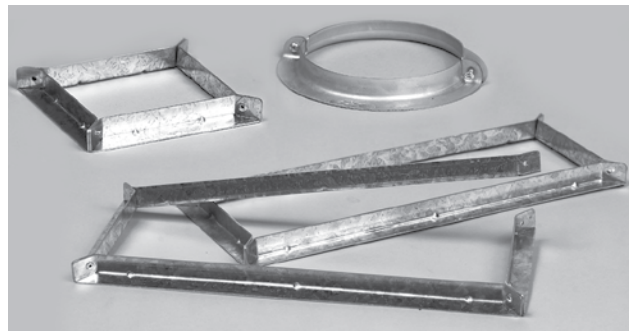

Pass-Through and Cast-In Devices

3M™ Fire Barrier Devices

Fire barrier devices offer an effective one-piece solution for the firestopping of penetrating items through rated walls and floors. During a fire, these devices intumesce to form a seal, which helps protect against the spread of fire, smoke and toxic gases. Fire barrier devices are easy to install and are designed to take the guesswork out of firestopping. 3M offers pass-through options for walls and cast-in place options for poured concrete floors. 3M Fire Barrier Devices offer a simple, caulk-free, code compliant alternative to complicated caulk systems. Plus, they have the added benefit of retrofit firestop capabilities, which means less hassles after buildings are occupied.

3M™ Fire Barrier Pass-Through Devices

Caulk-free code-compliant devices designed for easy installation and re-enterability—perfect for firestopping structures where electrical, data and communication cables or plumbing pipes pass through fire-rated floors and walls.

- Available in 2" round, 2 1/2" square, 4" round and 4" square sizes
- UL classified L rating, hot and cold smoke seal
- Stackable for penetrant versatility
- Hinged for easy retrofit installation around cables
- UL classified 1, 2 and 3 hour fire (F) and temperature (T) ratings

3M™ Fire Barrier Pass-Through Mounting Brackets

Mounting brackets available for wall or floor mounting of 3M Fire Barrier Pass-Through Devices:

- Single mounting bracket available for all devices
- Triplex and Sixplex mounting brackets available for square devices