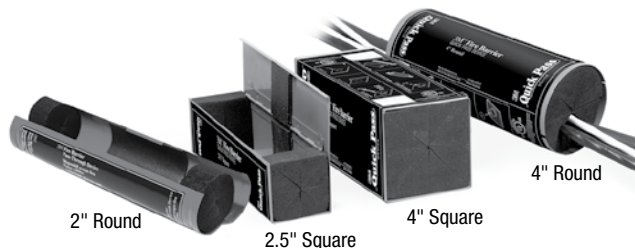

Pass-Through and Cast-In Devices

3M™ Fire Barrier Devices

Fire barrier devices offer an effective one-piece solution for the firestopping of penetrating items through rated walls and floors. During a fire, these devices intumesce to form a seal, which helps protect against the spread of fire, smoke and toxic gases. Fire barrier devices are easy to install and are designed to take the guesswork out of firestopping. 3M offers pass-through options for walls and cast-in place options for poured concrete floors. 3M Fire Barrier Devices offer a simple, caulk-free, code compliant alternative to complicated caulk systems. Plus, they have the added benefit of retrofit firestop capabilities, which means less hassles after buildings are occupied.

3M™ Fire Barrier Pass-Through Devices

Caulk-free code-compliant devices designed for easy installation and re-enterability—perfect for firestopping structures where electrical, data and communication cables or plumbing pipes pass through fire-rated floors and walls.

- Available in 2" round, 2 1/2" square, 4" round and 4" square sizes
- UL classified L rating, hot and cold smoke seal
- Stackable for penetrant versatility
- Hinged for easy retrofit installation around cables
- UL classified 1, 2 and 3 hour fire (F) and temperature (T) ratings