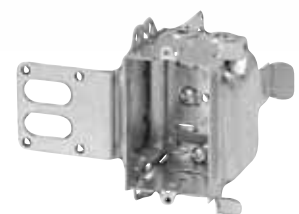

Device Boxes

Armoured and Nonmetallic Sheathed Cable Clamps

BC1004-L

Flush ears.

BC1004-LH

Positioning tabs. Provision for external nailing. Two embossed mounting slots for internal screw installation.

CI1004-LB

1 in. recessed brackets for 2-1/2 in. and 3-5/8 in. steel studs. Brackets positioned for 2 layers of 1/2 in. drywall.

Cat. No.	Volume (Cu. in.)	Features		Pryouts ends
		Ears	Bracket	
3 in. Deep — Gangable — 3 in. x 2 in.				
BC1004-L	15.0	flush	-	4
BC1004-LH	15.0	-	P. Tabs	4
CI1004-LB	16.0	-	"B"	4
BC1018-LHTQ	18.0	-	P. Tabs	4
BC1304-LHT	14.5	-	P. Tabs	4
BC3004-LH	18.0	-	-	4
CI3004-LSSX	18.0	-	"SSX"	4
CI3004-LSSX-1	18.0	-	"SSX"	4
CI3004-LSSAX-1.25*	18.0	-	"SSX"	4

* Brackets positioned for 2 layers of 5/8 in. drywall

Steel Stud Boxes

Device Boxes

CI3104-KSSX

BC3104-KSS1X-1

BC3104-LSSAX

BC3104-LSSX

CI3104-LSS1X-1

CI3104-LSSA1X-1

CI1504-LSSAX

CI3004-LSSAX-1

CI3004-LSSX-1

CISSX-6

Cat. No.	Volume (Cu. in.)	Features	Knockouts			Pryouts
		Clamps	1/2 in. ends	1/2 in. bottom	3/4 in. ends	ends
Device Boxes — 2-1/2 in. Deep — Gangable — 3 in. x 2 in.						
CI3104-KSSX	16.0	-	2	2	2	-
BC3104-KSS1X-1	16.0	-	2	2	2	-
BC3104-LSSAX	16.0	loomex/BX	-	-	-	4
BC3104-LSSX	16.0	loomex/BX	-	-	-	4
CI3104-LSS1X-1	16.0	loomex/BX	-	-	-	4
CI3104-LSSA1X-1	16.0	loomex/BX	-	-	-	4
CI3104-SSX	16.0	loomex/BX	2	2	-	-
Device Boxes — 2-1/2 in. Deep — Non-Gangable — 3 in. x 2 in.						
CI1504-LSSAX	15.0	loomex/BX	-	-	-	4
Device Boxes — 3 in. Deep — Gangable — 3 in. x 2 in.						
CI3004-LSSAX-1	18.0	loomex/BX	-	-	-	4
CI3004-LSSX	18.0	loomex/BX	-	-	-	4
CI3004-LSSX-1	18.0	loomex/BX	-	-	-	4