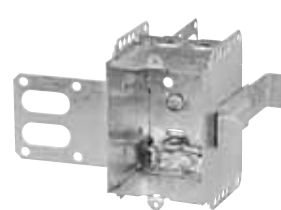

Device Boxes

Armoured and Nonmetallic Sheathed Cable Clamps

BC1004-L

Flush ears.

BC1004-LH

Positioning tabs. Provision for external nailing. Two embossed mounting slots for internal screw installation.

CI1004-LB

1 in. recessed brackets for 2-1/2 in. and 3-5/8 in. steel studs. Brackets positioned for 2 layers of 1/2 in. drywall.

Cat. No.	Volume (Cu. in.)	Features		Pryouts ends
		Ears	Bracket	
3 in. Deep — Gangable — 3 in. x 2 in.				
BC1004-L	15.0	flush	-	4
BC1004-LH	15.0	-	P. Tabs	4
CI1004-LB	16.0	-	"B"	4
BC1018-LHTQ	18.0	-	P. Tabs	4
BC1304-LHT	14.5	-	P. Tabs	4
BC3004-LH	18.0	-	-	4
CI3004-LSSX	18.0	-	"SSX"	4
CI3004-LSSX-1	18.0	-	"SSX"	4
CI3004-LSSAX-1.25*	18.0	-	"SSX"	4

* Brackets positioned for 2 layers of 5/8 in. drywall

Steel Stud Boxes

Device Boxes

CI3104-KSSX

BC3104-KSS1X-1

BC3104-LSSAX

BC3104-LSSX

CI3104-LSS1X-1

CI3104-LSSA1X-1

CI1504-LSSAX

CI3004-LSSAX-1

CI3004-LSSX-1

CISSX-6

Cat. No.	Volume (Cu. in.)	Features	Knockouts			Pryouts
		Clamps	1/2 in. ends	1/2 in. bottom	3/4 in. ends	ends
Device Boxes — 2-1/2 in. Deep — Gangable — 3 in. x 2 in.						
CI3104-KSSX	16.0	-	2	2	2	-
BC3104-KSS1X-1	16.0	-	2	2	2	-
BC3104-LSSAX	16.0	loomex/BX	-	-	-	4
BC3104-LSSX	16.0	loomex/BX	-	-	-	4
CI3104-LSS1X-1	16.0	loomex/BX	-	-	-	4
CI3104-LSSA1X-1	16.0	loomex/BX	-	-	-	4
CI3104-SSX	16.0	loomex/BX	2	2	-	-
Device Boxes — 2-1/2 in. Deep — Non-Gangable — 3 in. x 2 in.						
CI1504-LSSAX	15.0	loomex/BX	-	-	-	4
Device Boxes — 3 in. Deep — Gangable — 3 in. x 2 in.						
CI3004-LSSAX-1	18.0	loomex/BX	-	-	-	4
CI3004-LSSX	18.0	loomex/BX	-	-	-	4
CI3004-LSSX-1	18.0	loomex/BX	-	-	-	4