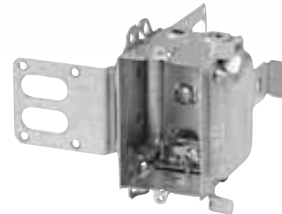

Device Boxes

Armoured and Nonmetallic Sheathed Cable Clamps

BC1004-L

Flush ears.

BC1004-LH

Positioning tabs. Provision for external nailing. Two embossed mounting slots for internal screw installation.

CI1004-LB

1 in. recessed brackets for 2-1/2 in. and 3-5/8 in. steel studs. Brackets positioned for 2 layers of 1/2 in. drywall.

Cat. No.	Volume (Cu. in.)	Features		Pryouts ends
		Ears	Bracket	
3 in. Deep — Gangable — 3 in. x 2 in.				
BC1004-L	15.0	flush	-	4
BC1004-LH	15.0	-	P. Tabs	4
CI1004-LB	16.0	-	"B"	4
BC1018-LHTQ	18.0	-	P. Tabs	4
BC1304-LHT	14.5	-	P. Tabs	4
BC3004-LH	18.0	-	-	4
CI3004-LSSX	18.0	-	"SSX"	4
CI3004-LSSX-1	18.0	-	"SSX"	4
CI3004-LSSAX-1.25*	18.0	-	"SSX"	4

* Brackets positioned for 2 layers of 5/8 in. drywall

Steel Stud Boxes

Device Boxes

CI3104-KSSX

BC3104-KSS1X-1

BC3104-LSSAX

BC3104-LSSX

CI3104-LSS1X-1

CI3104-LSSA1X-1

CI1504-LSSAX

CI3004-LSSAX-1

CI3004-LSSX-1

CISSX-6

Cat. No.	Volume (Cu. in.)	Features	Knockouts			Pryouts
		Clamps	1/2 in. ends	1/2 in. bottom	3/4 in. ends	ends
Device Boxes — 2-1/2 in. Deep — Gangable — 3 in. x 2 in.						
CI3104-KSSX	16.0	-	2	2	2	-
BC3104-KSS1X-1	16.0	-	2	2	2	-
BC3104-LSSAX	16.0	loomex/BX	-	-	-	4
BC3104-LSSX	16.0	loomex/BX	-	-	-	4
CI3104-LSS1X-1	16.0	loomex/BX	-	-	-	4
CI3104-LSSA1X-1	16.0	loomex/BX	-	-	-	4
CI3104-SSX	16.0	loomex/BX	2	2	-	-
Device Boxes — 2-1/2 in. Deep — Non-Gangable — 3 in. x 2 in.						
CI1504-LSSAX	15.0	loomex/BX	-	-	-	4
Device Boxes — 3 in. Deep — Gangable — 3 in. x 2 in.						
CI3004-LSSAX-1	18.0	loomex/BX	-	-	-	4
CI3004-LSSX	18.0	loomex/BX	-	-	-	4
CI3004-LSSX-1	18.0	loomex/BX	-	-	-	4