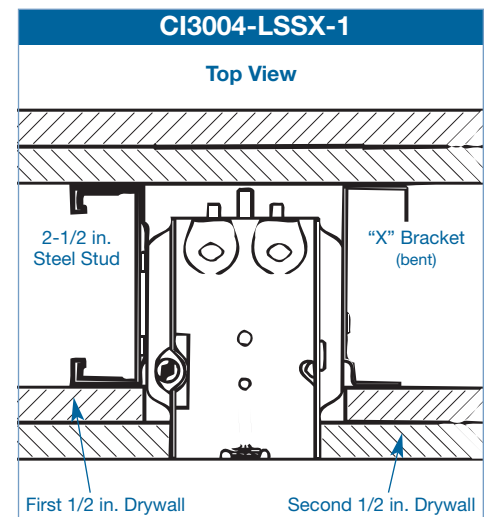

Device Boxes

Armoured and Nonmetallic Sheathed Cable Clamps

BC1004-L

Flush ears.

BC1004-LH

Positioning tabs. Provision for external nailing. Two embossed mounting slots for internal screw installation.

CI1004-LB

Side bracket wood stud.

BC1018-LHTQ

One screw mounting provisions for external nailing.

BC1304-LHT

Provision for external nailing.

BC3004-LH

Provision for external nailing.

CI3004-LSSX-1

1 in. recessed brackets for 2-1/2 in. and 3-5/8 in. steel studs. Brackets positioned for 2 layers of 1/2 in. drywall.

Cat. No.	Volume (Cu. in.)	Features		Pryouts ends
		Ears	Bracket	
3 in. Deep — Gangable — 3 in. x 2 in.				
BC1004-L	15.0	flush	-	4
BC1004-LH	15.0	-	P. Tabs	4
CI1004-LB	16.0	-	"B"	4
BC1018-LHTQ	18.0	-	P. Tabs	4
BC1304-LHT	14.5	-	P. Tabs	4
BC3004-LH	18.0	-	-	4
CI3004-LSSX	18.0	-	"SSX"	4
CI3004-LSSX-1	18.0	-	"SSX"	4
CI3004-LSSAX-1.25*	18.0	-	"SSX"	4

* Brackets positioned for 2 layers of 5/8 in. drywall

Steel Stud Boxes

Device Boxes

CI3104-KSSX

BC3104-KSS1X-1

BC3104-LSSAX

BC3104-LSSX

CI3104-LSS1X-1