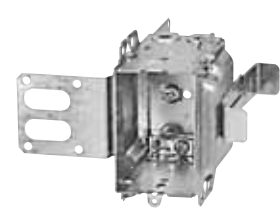

Device Boxes

Armoured and Nonmetallic Sheathed Cable Clamps

BC1004-L

Flush ears.

BC1004-LH

Positioning tabs. Provision for external nailing. Two embossed mounting slots for internal screw installation.

CI1004-LB

1 in. recessed brackets for 2-1/2 in. and 3-5/8 in. steel studs. Brackets positioned for 2 layers of 1/2 in. drywall.

Cat. No.	Volume (Cu. in.)	Features		Pryouts ends
		Ears	Bracket	
3 in. Deep — Gangable — 3 in. x 2 in.				
BC1004-L	15.0	flush	-	4
BC1004-LH	15.0	-	P. Tabs	4
CI1004-LB	16.0	-	"B"	4
BC1018-LHTQ	18.0	-	P. Tabs	4
BC1304-LHT	14.5	-	P. Tabs	4
BC3004-LH	18.0	-	-	4
CI3004-LSSX	18.0	-	"SSX"	4
CI3004-LSSX-1	18.0	-	"SSX"	4
CI3004-LSSAX-1.25*	18.0	-	"SSX"	4

* Brackets positioned for 2 layers of 5/8 in. drywall

Steel Stud Boxes

Device Boxes

CI3104-KSSX

BC3104-KSS1X-1

BC3104-LSSAX

BC3104-LSSX

CI3104-LSS1X-1

CI3104-LSSA1X-1

CI1504-LSSAX

CI3004-LSSAX-1

CI3004-LSSX-1

CISSX-6

Cat. No.	Volume (Cu. in.)	Features	Knockouts			Pryouts
		Clamps	1/2 in. ends	1/2 in. bottom	3/4 in. ends	ends
Device Boxes — 2-1/2 in. Deep — Gangable — 3 in. x 2 in.						
CI3104-KSSX	16.0	-	2	2	2	-
BC3104-KSS1X-1	16.0	-	2	2	2	-
BC3104-LSSAX	16.0	loomex/BX	-	-	-	4
BC3104-LSSX	16.0	loomex/BX	-	-	-	4
CI3104-LSS1X-1	16.0	loomex/BX	-	-	-	4
CI3104-LSSA1X-1	16.0	loomex/BX	-	-	-	4
CI3104-SSX	16.0	loomex/BX	2	2	-	-
Device Boxes — 2-1/2 in. Deep — Non-Gangable — 3 in. x 2 in.						
CI1504-LSSAX	15.0	loomex/BX	-	-	-	4
Device Boxes — 3 in. Deep — Gangable — 3 in. x 2 in.						
CI3004-LSSAX-1	18.0	loomex/BX	-	-	-	4
CI3004-LSSX	18.0	loomex/BX	-	-	-	4
CI3004-LSSX-1	18.0	loomex/BX	-	-	-	4