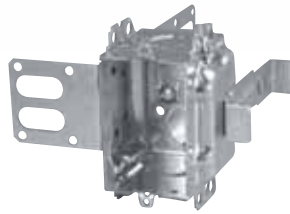

Device Boxes

Armoured and Nonmetallic Sheathed Cable Clamps

BC1004-L

Flush ears.

BC1004-LH

Positioning tabs. Provision for external nailing. Two embossed mounting slots for internal screw installation.

CI1004-LB

1 in. recessed brackets for 2-1/2 in. and 3-5/8 in. steel studs. Brackets positioned for 2 layers of 1/2 in. drywall.

Cat. No.	Volume (Cu. in.)	Features		Pryouts ends
		Ears	Bracket	
3 in. Deep — Gangable — 3 in. x 2 in.				
BC1004-L	15.0	flush	-	4
BC1004-LH	15.0	-	P. Tabs	4
CI1004-LB	16.0	-	"B"	4
BC1018-LHTQ	18.0	-	P. Tabs	4
BC1304-LHT	14.5	-	P. Tabs	4
BC3004-LH	18.0	-	-	4
CI3004-LSSX	18.0	-	"SSX"	4
CI3004-LSSX-1	18.0	-	"SSX"	4
CI3004-LSSAX-1.25*	18.0	-	"SSX"	4

* Brackets positioned for 2 layers of 5/8 in. drywall

Steel Stud Boxes

Device Boxes

CI3104-KSSX

BC3104-KSS1X-1

BC3104-LSSAX

BC3104-LSSX

CI3104-LSS1X-1

CI3104-LSSA1X-1

CI1504-LSSAX

CI3004-LSSAX-1

CI3004-LSSX-1

CISSX-6

Cat. No.	Volume (Cu. in.)	Features	Knockouts			Pryouts
		Clamps	1/2 in. ends	1/2 in. bottom	3/4 in. ends	ends
Device Boxes — 2-1/2 in. Deep — Gangable — 3 in. x 2 in.						
CI3104-KSSX	16.0	-	2	2	2	-
BC3104-KSS1X-1	16.0	-	2	2	2	-
BC3104-LSSAX	16.0	loomex/BX	-	-	-	4
BC3104-LSSX	16.0	loomex/BX	-	-	-	4
CI3104-LSS1X-1	16.0	loomex/BX	-	-	-	4
CI3104-LSSA1X-1	16.0	loomex/BX	-	-	-	4
CI3104-SSX	16.0	loomex/BX	2	2	-	-
Device Boxes — 2-1/2 in. Deep — Non-Gangable — 3 in. x 2 in.						
CI1504-LSSAX	15.0	loomex/BX	-	-	-	4
Device Boxes — 3 in. Deep — Gangable — 3 in. x 2 in.						
CI3004-LSSAX-1	18.0	loomex/BX	-	-	-	4
CI3004-LSSX	18.0	loomex/BX	-	-	-	4
CI3004-LSSX-1	18.0	loomex/BX	-	-	-	4