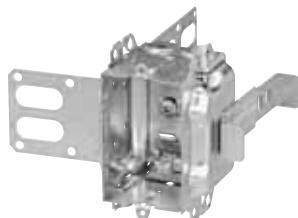

Device Boxes

Armoured and Nonmetallic Sheathed Cable Clamps

BC1004-L

Flush ears.

BC1004-LH

Positioning tabs. Provision for external nailing. Two embossed mounting slots for internal screw installation.

CI1004-LB

1 in. recessed brackets for 2-1/2 in. and 3-5/8 in. steel studs. Brackets positioned for 2 layers of 1/2 in. drywall.

Cat. No.	Volume (Cu. in.)	Features		Pryouts ends
		Ears	Bracket	
3 in. Deep — Gangable — 3 in. x 2 in.				
BC1004-L	15.0	flush	-	4
BC1004-LH	15.0	-	P. Tabs	4
CI1004-LB	16.0	-	"B"	4
BC1018-LHTQ	18.0	-	P. Tabs	4
BC1304-LHT	14.5	-	P. Tabs	4
BC3004-LH	18.0	-	-	4
CI3004-LSSX	18.0	-	"SSX"	4
CI3004-LSSX-1	18.0	-	"SSX"	4
CI3004-LSSAX-1.25*	18.0	-	"SSX"	4

* Brackets positioned for 2 layers of 5/8 in. drywall

Steel Stud Boxes

Device Boxes

CI3104-KSSX

BC3104-KSS1X-1

BC3104-LSSAX

BC3104-LSSX

CI3104-LSS1X-1

CI3104-LSSA1X-1

CI1504-LSSAX

CI3004-LSSAX-1

CI3004-LSSX-1

CISSX-6

Cat. No.	Volume (Cu. in.)	Features	Knockouts			Pryouts
		Clamps	1/2 in. ends	1/2 in. bottom	3/4 in. ends	ends
Device Boxes — 2-1/2 in. Deep — Gangable — 3 in. x 2 in.						
CI3104-KSSX	16.0	-	2	2	2	-
BC3104-KSS1X-1	16.0	-	2	2	2	-
BC3104-LSSAX	16.0	loomex/BX	-	-	-	4
BC3104-LSSX	16.0	loomex/BX	-	-	-	4
CI3104-LSS1X-1	16.0	loomex/BX	-	-	-	4
CI3104-LSSA1X-1	16.0	loomex/BX	-	-	-	4
CI3104-SSX	16.0	loomex/BX	2	2	-	-
Device Boxes — 2-1/2 in. Deep — Non-Gangable — 3 in. x 2 in.						
CI1504-LSSAX	15.0	loomex/BX	-	-	-	4
Device Boxes — 3 in. Deep — Gangable — 3 in. x 2 in.						
CI3004-LSSAX-1	18.0	loomex/BX	-	-	-	4
CI3004-LSSX	18.0	loomex/BX	-	-	-	4
CI3004-LSSX-1	18.0	loomex/BX	-	-	-	4