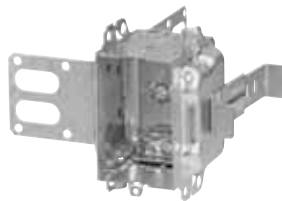

Device Boxes

Armoured and Nonmetallic Sheathed Cable Clamps

BC1004-L

Flush ears.

BC1004-LH

Positioning tabs. Provision for external nailing. Two embossed mounting slots for internal screw installation.

CI1004-LB

1 in. recessed brackets for 2-1/2 in. and 3-5/8 in. steel studs. Brackets positioned for 2 layers of 1/2 in. drywall.

Cat. No.	Volume (Cu. in.)	Features		Pryouts ends
		Ears	Bracket	
3 in. Deep — Gangable — 3 in. x 2 in.				
BC1004-L	15.0	flush	-	4
BC1004-LH	15.0	-	P. Tabs	4
CI1004-LB	16.0	-	"B"	4
BC1018-LHTQ	18.0	-	P. Tabs	4
BC1304-LHT	14.5	-	P. Tabs	4
BC3004-LH	18.0	-	-	4
CI3004-LSSX	18.0	-	"SSX"	4
CI3004-LSSX-1	18.0	-	"SSX"	4
CI3004-LSSAX-1.25*	18.0	-	"SSX"	4

* Brackets positioned for 2 layers of 5/8 in. drywall

Steel Stud Boxes

Device Boxes

CI3104-KSSX

BC3104-KSS1X-1

BC3104-LSSAX

BC3104-LSSX

CI3104-LSS1X-1

CI3104-LSSA1X-1

CI1504-LSSAX

CI3004-LSSAX-1

CI3004-LSSX-1

CISSX-6

Cat. No.	Volume (Cu. in.)	Features	Knockouts			Pryouts
		Clamps	1/2 in. ends	1/2 in. bottom	3/4 in. ends	ends
Device Boxes — 2-1/2 in. Deep — Gangable — 3 in. x 2 in.						
CI3104-KSSX	16.0	-	2	2	2	-
BC3104-KSS1X-1	16.0	-	2	2	2	-
BC3104-LSSAX	16.0	loomex/BX	-	-	-	4
BC3104-LSSX	16.0	loomex/BX	-	-	-	4
CI3104-LSS1X-1	16.0	loomex/BX	-	-	-	4
CI3104-LSSA1X-1	16.0	loomex/BX	-	-	-	4
CI3104-SSX	16.0	loomex/BX	2	2	-	-
Device Boxes — 2-1/2 in. Deep — Non-Gangable — 3 in. x 2 in.						
CI1504-LSSAX	15.0	loomex/BX	-	-	-	4
Device Boxes — 3 in. Deep — Gangable — 3 in. x 2 in.						
CI3004-LSSAX-1	18.0	loomex/BX	-	-	-	4
CI3004-LSSX	18.0	loomex/BX	-	-	-	4
CI3004-LSSX-1	18.0	loomex/BX	-	-	-	4