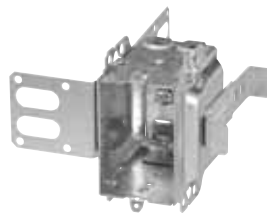

Device Boxes

Armoured and Nonmetallic Sheathed Cable Clamps

BC1004-L

Flush ears.

BC1004-LH

Positioning tabs. Provision for external nailing. Two embossed mounting slots for internal screw installation.

CI1004-LB

1 in. recessed brackets for 2-1/2 in. and 3-5/8 in. steel studs. Brackets positioned for 2 layers of 1/2 in. drywall.

Cat. No.	Volume (Cu. in.)	Features		Pryouts ends
		Ears	Bracket	
3 in. Deep — Gangable — 3 in. x 2 in.				
BC1004-L	15.0	flush	-	4
BC1004-LH	15.0	-	P. Tabs	4
CI1004-LB	16.0	-	"B"	4
BC1018-LHTQ	18.0	-	P. Tabs	4
BC1304-LHT	14.5	-	P. Tabs	4
BC3004-LH	18.0	-	-	4
CI3004-LSSX	18.0	-	"SSX"	4
CI3004-LSSX-1	18.0	-	"SSX"	4
CI3004-LSSAX-1.25*	18.0	-	"SSX"	4

* Brackets positioned for 2 layers of 5/8 in. drywall

Steel Stud Boxes

Device Boxes

CI3104-KSSX

BC3104-KSS1X-1

BC3104-LSSAX

BC3104-LSSX

CI3104-LSS1X-1

CI3104-LSSA1X-1

CI1504-LSSAX

CI3004-LSSAX-1

CI3004-LSSX-1

CISSX-6

Cat. No.	Volume (Cu. in.)	Features	Knockouts			Pryouts
		Clamps	1/2 in. ends	1/2 in. bottom	3/4 in. ends	ends
Device Boxes — 2-1/2 in. Deep — Gangable — 3 in. x 2 in.						
CI3104-KSSX	16.0	-	2	2	2	-
BC3104-KSS1X-1	16.0	-	2	2	2	-
BC3104-LSSAX	16.0	loomex/BX	-	-	-	4
BC3104-LSSX	16.0	loomex/BX	-	-	-	4
CI3104-LSS1X-1	16.0	loomex/BX	-	-	-	4
CI3104-LSSA1X-1	16.0	loomex/BX	-	-	-	4
CI3104-SSX	16.0	loomex/BX	2	2	-	-
Device Boxes — 2-1/2 in. Deep — Non-Gangable — 3 in. x 2 in.						
CI1504-LSSAX	15.0	loomex/BX	-	-	-	4
Device Boxes — 3 in. Deep — Gangable — 3 in. x 2 in.						
CI3004-LSSAX-1	18.0	loomex/BX	-	-	-	4
CI3004-LSSX	18.0	loomex/BX	-	-	-	4
CI3004-LSSX-1	18.0	loomex/BX	-	-	-	4