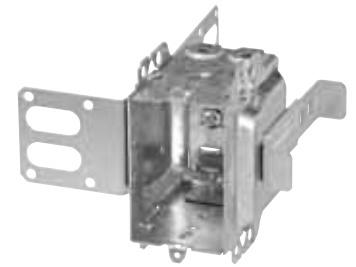

Device Boxes

Armoured and Nonmetallic Sheathed Cable Clamps

BC1004-L

Flush ears.

BC1004-LH

Positioning tabs. Provision for external nailing. Two embossed mounting slots for internal screw installation.

CI1004-LB

Side bracket wood stud.

BC1018-LHTQ

One screw mounting provisions for external nailing.

BC1304-LHT

Provision for external nailing.

BC3004-LH

Provision for external nailing.

CI3004-LSSX-1

1 in. recessed brackets for 2-1/2 in. and 3-5/8 in. steel studs. Brackets positioned for 2 layers of 1/2 in. drywall.

Cat. No.	Volume (Cu. in.)	Features		Pryouts ends
		Ears	Bracket	
3 in. Deep — Gangable — 3 in. x 2 in.				
BC1004-L	15.0	flush	-	4
BC1004-LH	15.0	-	P. Tabs	4
CI1004-LB	16.0	-	"B"	4
BC1018-LHTQ	18.0	-	P. Tabs	4
BC1304-LHT	14.5	-	P. Tabs	4
BC3004-LH	18.0	-	-	4
CI3004-LSSX	18.0	-	"SSX"	4
CI3004-LSSX-1	18.0	-	"SSX"	4
CI3004-LSSAX-1.25*	18.0	-	"SSX"	4

CI3104-LSSA1X-1

CI1504-LSSAX

CI3004-LSSAX-1

CI3004-LSSX-1

CISSX-6

Cat. No.	Volume (Cu. in.)	Features	Knockouts			Pryouts
		Clamps	1/2 in. ends	1/2 in. bottom	3/4 in. ends	ends
Device Boxes — 2-1/2 in. Deep — Gangable — 3 in. x 2 in.						
CI3104-KSSX	16.0	-	2	2	2	-
BC3104-KSS1X-1	16.0	-	2	2	2	-
BC3104-LSSAX	16.0	loomex/BX	-	-	-	4
BC3104-LSSX	16.0	loomex/BX	-	-	-	4
CI3104-LSS1X-1	16.0	loomex/BX	-	-	-	4
CI3104-LSSA1X-1	16.0	loomex/BX	-	-	-	4
CI3104-SSX	16.0	loomex/BX	2	2	-	-
Device Boxes — 2-1/2 in. Deep — Non-Gangable — 3 in. x 2 in.						
CI1504-LSSAX	15.0	loomex/BX	-	-	-	4
Device Boxes — 3 in. Deep — Gangable — 3 in. x 2 in.						
CI3004-LSSAX-1	18.0	loomex/BX	-	-	-	4
CI3004-LSSX	18.0	loomex/BX	-	-	-	4
CI3004-LSSX-1	18.0	loomex/BX	-	-	-	4