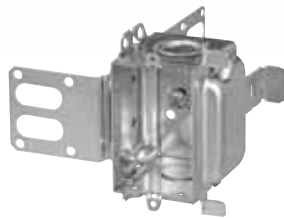

Device Boxes

Armoured and Nonmetallic Sheathed Cable Clamps

BC1004-L

Flush ears.

BC1004-LH

Positioning tabs. Provision for external nailing. Two embossed mounting slots for internal screw installation.

CI1004-LB

1 in. recessed brackets for 2-1/2 in. and 3-5/8 in. steel studs. Brackets positioned for 2 layers of 1/2 in. drywall.

Cat. No.	Volume (Cu. in.)	Features		Pryouts ends
		Ears	Bracket	
3 in. Deep — Gangable — 3 in. x 2 in.				
BC1004-L	15.0	flush	-	4
BC1004-LH	15.0	-	P. Tabs	4
CI1004-LB	16.0	-	"B"	4
BC1018-LHTQ	18.0	-	P. Tabs	4
BC1304-LHT	14.5	-	P. Tabs	4
BC3004-LH	18.0	-	-	4
CI3004-LSSX	18.0	-	"SSX"	4
CI3004-LSSX-1	18.0	-	"SSX"	4
CI3004-LSSAX-1.25*	18.0	-	"SSX"	4

* Brackets positioned for 2 layers of 5/8 in. drywall

Steel Stud Boxes

Device Boxes

CI3104-KSSX

BC3104-KSS1X-1

BC3104-LSSAX

BC3104-LSSX

CI3104-LSS1X-1

CI3104-LSSA1X-1

CI1504-LSSAX

CI3004-LSSAX-1

CI3004-LSSX-1

CISSX-6

Cat. No.	Volume (Cu. in.)	Features	Knockouts			Pryouts
		Clamps	1/2 in. ends	1/2 in. bottom	3/4 in. ends	ends
Device Boxes — 2-1/2 in. Deep — Gangable — 3 in. x 2 in.						
CI3104-KSSX	16.0	-	2	2	2	-
BC3104-KSS1X-1	16.0	-	2	2	2	-
BC3104-LSSAX	16.0	loomex/BX	-	-	-	4
BC3104-LSSX	16.0	loomex/BX	-	-	-	4
CI3104-LSS1X-1	16.0	loomex/BX	-	-	-	4
CI3104-LSSA1X-1	16.0	loomex/BX	-	-	-	4
CI3104-SSX	16.0	loomex/BX	2	2	-	-
Device Boxes — 2-1/2 in. Deep — Non-Gangable — 3 in. x 2 in.						
CI1504-LSSAX	15.0	loomex/BX	-	-	-	4
Device Boxes — 3 in. Deep — Gangable — 3 in. x 2 in.						
CI3004-LSSAX-1	18.0	loomex/BX	-	-	-	4
CI3004-LSSX	18.0	loomex/BX	-	-	-	4
CI3004-LSSX-1	18.0	loomex/BX	-	-	-	4