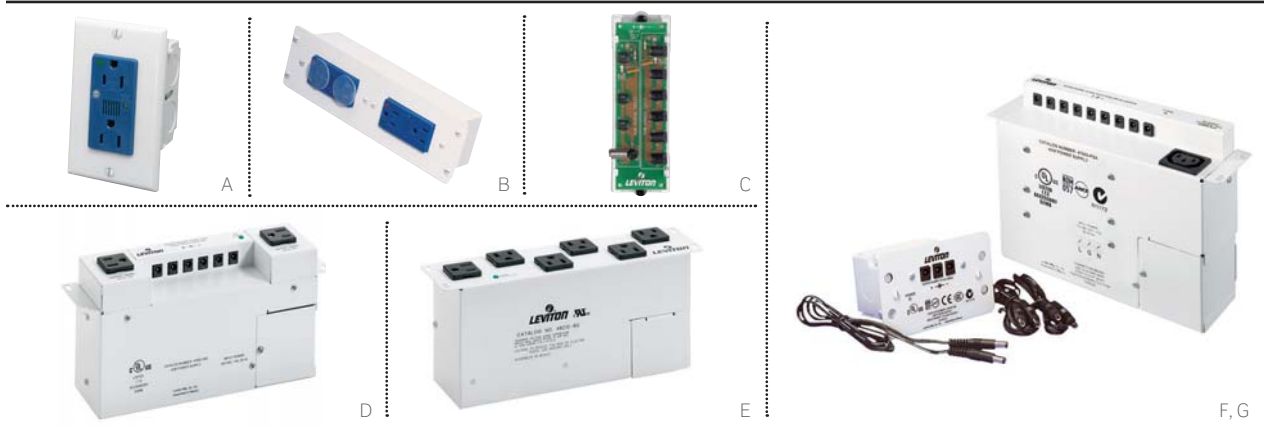

## SURGE-PROTECTION, STANDARD AC POWER MODULES & J-BOX KITS

- Fit in standard 14"-, 21"-, 28"-, 30"- and 42"- Structured Media® Enclosures
- Surge-protected versions provide enhanced protection and EMI/RFI filtering per UL 1449 standard

## DC BUS MODULE

- Eliminates need for more than two bulky AC/DC power adapters
- Contains six 12 VDC power outputs at up to 1500 mA total
- Contains three 24 VDC power outputs at up to 1000 mA total, including one F-connector
- Output power cables included for all except 24 VDC F-connector connection

## VERSATILE DC POWER SUPPLIES

- 120 VAC, 60 Hz input
- Includes NEMA 5-15 AC receptacles at 15A total
- Eliminates the need for multiple bulky AC/DC power adapters

## UNIVERSAL MINI DC POWER SUPPLIES

- 90 - 264 VAC, 50/60 Hz input
- Provides three 12 VDC outputs with surge protection at 833 mA total
- Eliminates the need for multiple bulky AC/DC power adapters