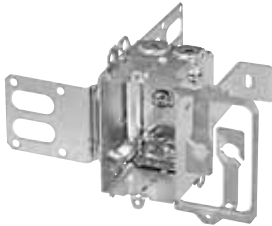

347 Volt Boxes

Boxes and Kits

BC52171-HV-KIT

BC52171-KSSXHVKIT

CI1204-1-HV

CI1204-2-HV

CI1204-LA-HV

CI1204-3/4-SSX-HV

Note: All HV boxes have tapped holes spaced 3-17/32 in. to accommodate 347 Volt switches
 CI1204-2-HV includes CIHVP partition
 On multigang boxes lateral spacing 2-1/4 in.
 When ganged, CIHVP partition must be installed between spacers

Steel Stud Boxes

347 Volt Boxes and Power Communication Boxes

CI1204-3/4-SSX-HV

CI1204-LSSAX-HV

CI4204-KSSX

CI4204-LSSX

CI4204-LSSAX

CI4304-LSSX

CI4304-LSSAX

CI1204-SSX-HV

CI1204-SS1X-HV

CISSX-6

Cat. No.	Volume (Cu. in.)	Features	Knockouts			Pryouts
		Clamps	1/2 in. ends	1/2 in. bottom	3/4 in. ends	ends
347 Volt Boxes — 2-1/2 in. Deep — Gangable — 3 in. x 2-1/4 in.						
CI1204-SSX-HV	16.0	loomex/BX	2	-	-	-
CI1204-3/4-SSX-HV	16.0	loomex/BX	-	-	2	-
CI1204-LSSAX-HV	16.0	loomex/BX	-	-	-	4
CI1204-SS1X-HV	16.0	loomex/BX	2	-	-	-
Power / Communication Boxes — 2-1/2 in. Deep — Pre-Ganged — 3 in. x 2 in. / gang						
CI4204-KSSX	12.5 / gang	-	4	4	4	-
CI4204-LSSX	12.5 / gang	loomex/BX	2	2	2	4
CI4204-LSSAX	12.5 / gang	loomex/BX	2	2	2	4
CI4204-LSSAX-1	12.5 / gang	loomex/BX	2	2	2	4
CI4304-LSSX	12.5 / gang	loomex/BX	-	-	-	4
CI4304-LSSAX	12.5 / gang	loomex/BX	-	-	-	4