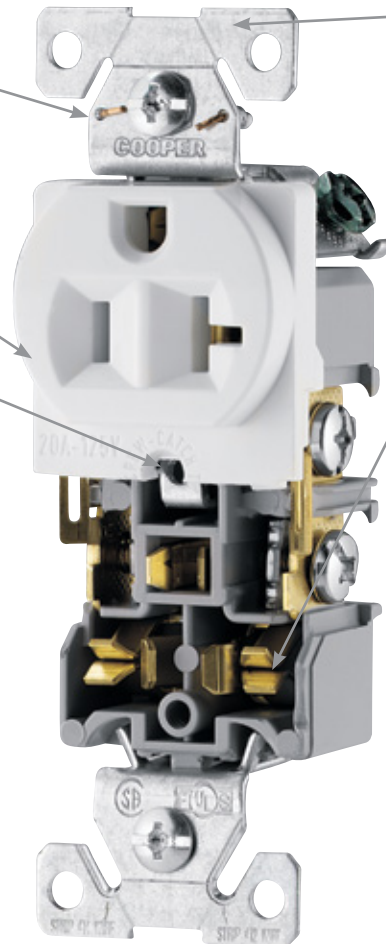

Construction grade receptacles

Combines safe, rugged, reliable performance with ease-of-installation

Arrow Hart construction grade receptacles are designed to provide a dependable, long lasting user experience while increasing the speed and efficiency of installation

Construction grade 5262 & 5362 series features & benefits

Automatic grounding system eliminates need for bonding jumper in grounded metal enclosures

Nylon face resists high impact and chemical abuse

Patented screw catch captures wallplate screw eliminating hand threading of screw, lost screws and cross-threading

Extra long/wide mounting strap maintains assembly security and helps reach oversize cutouts

0.031" thick triple wipe brass line contacts minimize heat rise and maximize plug retention

Additional features & benefits

- Available in 15A & 20A duplex configurations, including tamper resistant and ArrowLink modular styles
- Convenient built-in #10 and #12 AWG wire strippers
- Tri-combo head terminal and mounting screws