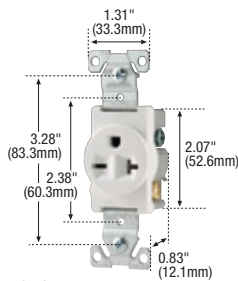

1876

Dual voltage commercial grade receptacle

Rating		NEMA	Description	Color	Catalog no.	
A	V/AC					
15	125/ 250	5-15R/ 6-15R	Dual voltage duplex receptacle, side wire	V	□ 829V