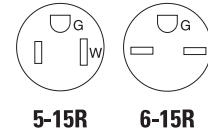

2-pole, 3-wire grounding
Dual voltage
15A, 125/250V/AC
NEMA 5-15R, 6-15R

829

826

815

1876

Dual voltage commercial grade receptacle

Rating		NEMA	Description	Color	Catalog no.	
A	V/AC					
15	125/ 250	5-15R/ 6-15R	Dual voltage duplex receptacle, side wire	V	□ 829V	