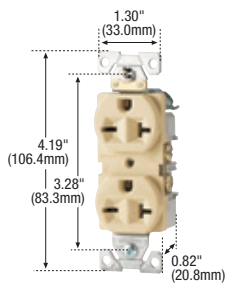

2-pole, 3-wire grounding
Dual voltage
15A, 125/250V/AC
NEMA 5-15R, 6-15R

829

826

815

1876

Dual voltage commercial grade receptacle

Rating		NEMA	Description	Color	Catalog no.	
A	V/AC					
15	125/ 250	5-15R/ 6-15R	Dual voltage duplex receptacle, side wire	V	□ 829V	