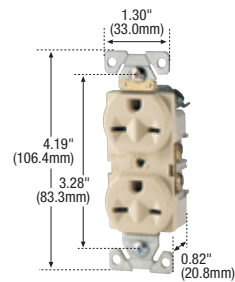

Commercial grade receptacles

Commercial grade straight blade receptacles

Product description

2-pole, 3-wire grounding
Dual voltage
15A, 125/250V/AC
NEMA 5-15R, 6-15R

826

Dual voltage commercial grade receptacle

Rating		NEMA	Description	Color	Catalog no.	
A	V/AC					
15	125/ 250	5-15R/ 6-15R	Dual voltage duplex receptacle, side wire	V	□ 829V	

Commercial grade straight blade receptacles

Product description

2-pole, 3-wire grounding
15A, 250V/AC
20A, 250V/AC
NEMA 6-15R, 6-20R

Commercial grade receptacles

Rating		NEMA	Description	Color suffix	Catalog no.	
A	V/AC					
15	250	6-15R	Duplex receptacle, side wire	B, V, W	□ 826_Δ	
			Single receptacle, side wire	B, V, W	□ 816_	
20	250	6-20R	Duplex receptacle, side wire	B, V, W	□ 815_Δ	
			Single receptacle, side wire	A, B, BK, LA, V, W	□ 1876_	

^Δ Fed Spec certified

Decorator commercial grade receptacle

Rating		NEMA	Description	Color	Catalog no.	
A	V/AC					
20	250	6-20R	Single receptacle, back & side wire	W	□ 6450W	

Color ordering information:

For ordering devices, include Catalog no. followed by the Color suffix: A (Almond), B (Brown), BK (Black), LA (Light Almond), V (Ivory), W (White)

A	B	BK	LA	V	W
(Almond)	(Brown)	(Black)	(Lt. Almond)	(Ivory)	(White)

Specification information: Commercial receptacles: A-33

Compliances, specifications and availability are subject to change without notice.

Build-to-spec customizable devices - Page A-6

Indicates NAFTA compliant - Page Q-32

RoHS compliant - Page Q-32