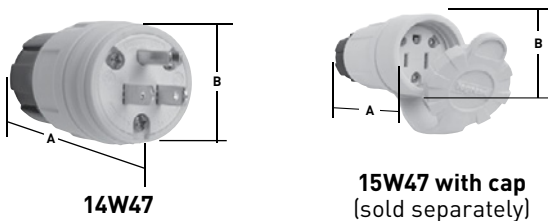

STRAIGHT BLADE PLUGS & CONNECTORS

IP67
Suitability

Watertight Plugs, Connectors & Receptacles 2 Pole, 3 Wire Grounding 15 & 20A, 125 & 250V

15W47 & 14W47

Watertight Plugs, Connectors & Receptacles

- A. Rubber body construction** stands up to impacts, oils, chemicals, heat, and weather.
- B. Floating blades** allow self-alignment with contacts for a firm, even electrical connection.
- C. Quick-drive assembly screws** allow for fast installation, saving time and money.
- D. Nickel-plated blades and contacts** for long-lasting, superior corrosion resistance.

NEMA 4, 4X, Watertight. IP65, 66, 67. Rated watertight for 1,500 psi high-pressure hose-down.

Terminal screws backed-out, ready-to-wire, saving time and money.

Multiple ring seals between plug and connector ensures protection from water and contaminants.

Compression-type cord grip provides watertight seal and 205 lb. pull out strength.

14W47

15W47 with cap
(sold separately)

(INCH)	A	B
WATERTIGHT PLUG		
15A	2.62"	1.85"
20A	2.62"	1.85"
WATERTIGHT CONNECTOR		
15A	4.03"	1.85"
20A	4.03"	1.85"