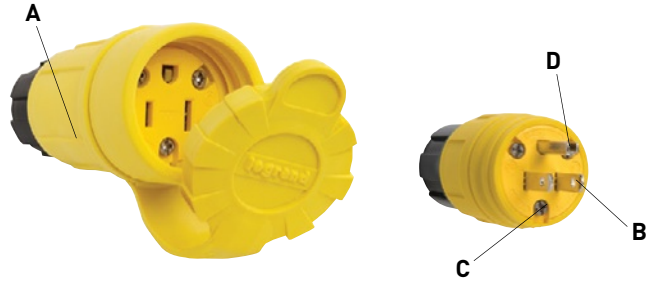

STRAIGHT BLADE PLUGS & CONNECTORS

IP67
Suitability

Watertight Plugs, Connectors & Receptacles 2 Pole, 3 Wire Grounding 15 & 20A, 125 & 250V

15W47 & 14W47

Watertight Plugs, Connectors & Receptacles

- A. Rubber body construction** stands up to impacts, oils, chemicals, heat, and weather.
- B. Floating blades** allow self-alignment with contacts for a firm, even electrical connection.
- C. Quick-drive assembly screws** allow for fast installation, saving time and money.
- D. Nickel-plated blades and contacts** for long-lasting, superior corrosion resistance.

NEMA 4, 4X, Watertight. IP65, 66, 67. Rated watertight for 1,500 psi high-pressure hose-down.

Terminal screws backed-out, ready-to-wire, saving time and money.

Multiple ring seals between plug and connector ensures protection from water and contaminants.

Compression-type cord grip provides watertight seal and 205 lb. pull out strength.

14W47

15W47 with cap
(sold separately)

(INCH)	A	B
WATERTIGHT PLUG		
15A	2.62"	1.85"
20A	2.62"	1.85"
WATERTIGHT CONNECTOR		
15A	4.03"	1.85"
20A	4.03"	1.85"