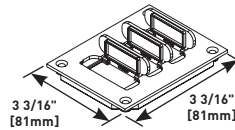

OMNIBOX™ SERIES FLOOR BOXES

Omnibox Series Nonmetallic Cover Plate Flanges Ordering Information (continued)

837PCC 3-Gang Nonmetallic Carpet Flange**837PCC-BLK, 837PCC-BRN**

For Ortronics® connectivity use with 829PFLRT Cover. For Activate™ connectivity use with 829PFL Cover. Accepts Ortronics® MAB6TJ TracJack and MAB3S2 Series II adapters and Wiremold CM Series inserts, sold separately.

Omnibox Series Nonmetallic Cover Plates Ordering Information

828PR Nonmetallic Duplex Cover Plate**828PR-BLK, 828PR-BRN**

Flip lids. Can also be used with a 106 type communication adapter.

829PFLRT**Nonmetallic Communication Cover Plate****9829PFLRT-BLK, 829PFLRT-BRN**