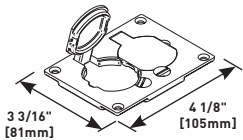

OMNIBOX™ SERIES FLOOR BOXES

Omnibox Series Nonmetallic Cover Plate Flanges Ordering Information (continued)

837PCC 3-Gang Nonmetallic Carpet Flange**837PCC-BLK, 837PCC-BRN**

For Ortronics® connectivity use with 829PFLRT Cover. For Activate™ connectivity use with 829PFL Cover. Accepts Ortronics® MAB6TJ TracJack and MAB3S2 Series II adapters and Wiremold CM Series inserts, sold separately.

Omnibox Series Nonmetallic Cover Plates Ordering Information

828PR Nonmetallic Duplex Cover Plate**828PR-BLK, 828PR-BRN**

Flip lids. Can also be used with a 106 type communication adapter.

829PFLRT**Nonmetallic Communication Cover Plate****9829PFLRT-BLK, 829PFLRT-BRN**