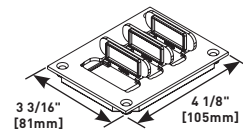

829PFL Nonmetallic Communication Cover Plate

829PFL-BLK, 829PFL-BRN

Individual flip lids. Gasket included. Wiremold CM Series inserts included.