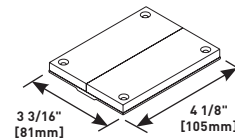

829PCK Nonmetallic Communications Cover Plate

829PCK-BLK, 829PCK-BRN

Breakouts. Feed through only, not for use with a mounting plate for communication jacks.