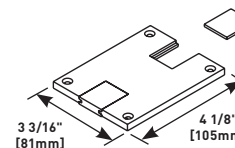

829PSTC Nonmetallic Communications Cover Plate

829PSTC-BLK, 829PSTC-BRN

Data slides. Feed through only, not for use with a mounting plate for communication jacks.

NOTE: UL Listed for tile, terrazzo, and carpet floors. Brass covers and flanges are not interchangeable with aluminum or nonmetallic covers and flanges. Nonmetallic covers are interchangeable with aluminum flanges.