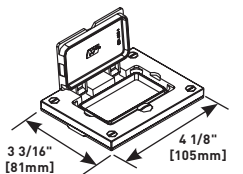

828PRGFI Nonmetallic GFI Cover Plate

828PRGFI-BLK, 828PRGFI-BRN

May be used with Ortronics® Connectivity systems in conjunction with 817, 827 and 837PCC Series flanges.