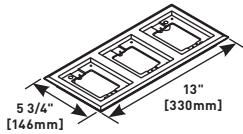

OMNIBOX™ SERIES FLOOR BOXES

Omnibox Series Nonmetallic Cover Plate Flanges Ordering Information (continued)

837PCC 3-Gang Nonmetallic Carpet Flange**837PCC-BLK, 837PCC-BRN**

For Ortronics® connectivity use with 829PFLRT Cover. For Activate™ connectivity use with 829PFL Cover. Accepts Ortronics® MAB6TJ TracJack and MAB3S2 Series II adapters and Wiremold CM Series inserts, sold separately.

Omnibox Series Nonmetallic Cover Plates Ordering Information

828PR Nonmetallic Duplex Cover Plate**828PR-BLK, 828PR-BRN**

Flip lids. Can also be used with a 106 type communication adapter.

829PFLRT**Nonmetallic Communication Cover Plate****9829PFLRT-BLK, 829PFLRT-BRN**