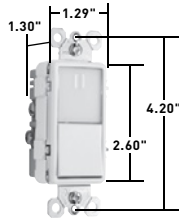

NTL873WCC6

Features

- 5 adjustable light settings including OFF
- Two tamper-resistant outlets — an industry exclusive
- Hidden sensor automatically controls night light
- Replaces any standard receptacle
- Optional louver included for additional light-level options
- Ideal for hallways, kitchens and nurseries
- Optional louver included with the Duplex Night Light Receptacle and the Full Night Light, for added light-level control.

CATALOG NUMBER	RATING		COLOR	NEMA CONFIG. NO.	3rd PARTY COMPLIANCE
	A.	VAC			cULus
NIGHT LIGHT WITH TWO 15A TAMPER-RESISTANT RECEPTACLES AND ADJUSTABLE LIGHT LEVELS with optional louver included					
NTL885TRICC6	15A	120/125V	Ivory	5-15R	•
NTL885TRWCC6	15A	120/125V	White	5-15R	•
NTL885TRLACC6	15A	120/125V	Light Almond	5-15R	•
NTL885TRBKCC6	15A	120/125V	Black	5-15R	•
NTL885TRNICC6	15A	120/125V	Nickel	5-15R	•
NIGHT LIGHT WITH SINGLE TAMPER-RESISTANT RECEPTACLE					
NTL81TRICC6	15A	120/125V	Ivory	5-15R	•
NTL81TRWCC6	15A	120/125V	White	5-15R	•
NTL81TRLACC6	15A	120/125V	Light Almond	5-15R	•
NTL81TRBKCC6	15A	120/125V	Black	5-15R	•
FULL NIGHT LIGHT, ADJUSTABLE LIGHT LEVELS, TRI-COLOR with optional louver included					
NTLFULLTCC6		120/125V	Ivory/Light Almond/Black		•
FULL NIGHT LIGHT, ADJUSTABLE LIGHT LEVELS with optional louver included					
NTLFULLWCC6		120/125V	White		•
AMBER LED NIGHT LIGHT WITH TWO 15A TAMPER-RESISTANT OUTLETS with louver included					
NTL885TRAMBERWCC6	15A	120/125V	White	5-15R	•
AMBER LED FULL NIGHT LIGHT with louver included					
NTLFULLAMBERWCC6		120/125V	White		•
AMBER LED NIGHT LIGHT WITH SINGLE POLE/3-WAY SWITCH					
NTL873AMBERWCC6	15A	120/125V	White		•

2 Pole, 3 Wire

NEMA 5-15R