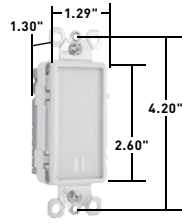

NTLFULLWCC6