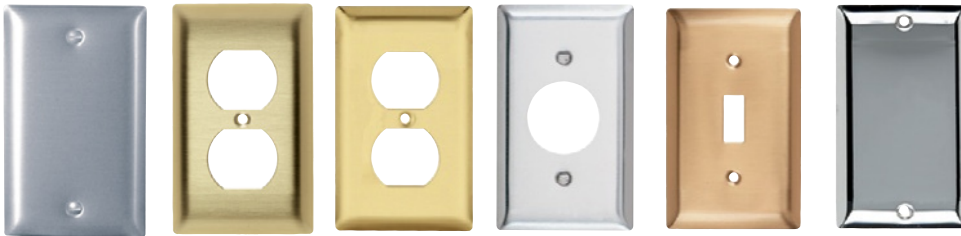

### Devices & Plastic Wall Plate Colors

Ivory    Light Almond    White    Green    Antique Brass    Dark Bronze    Nickel

Black    Blue    Brown    Gray    Orange    Red

See specific device and wall plate catalog charts for particular color availabilities.

### Metal Wall Plates

Metal Finish

Aluminum    Brass (Brushed)    Polished Brass    Stainless Steel    Brushed Bronze    Chrome