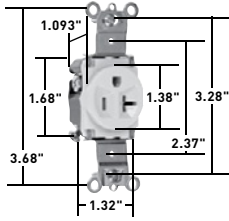

STRAIGHT BLADE RECEPTACLES

Heavy-Duty Specification Grade Single Receptacles 15 & 20A, 125 & 250V

5361I

Features

- Corrosion-resistant, plated steel strap locked in to face and back body to resist pulling away from face/body assembly.
- One-piece brass, triple-wipe power contacts for lasting retention.
- Easily accessed break-off, line-contact connecting tab for fast, easy split-circuit wiring.
- Impact-resistant nylon face and thermoplastic back body.
- Internal screw-pressure-plate back wire capable of accepting #14 – #10 AWG solid or stranded copper or copper-clad wire.
- Terminal compartments isolated from each other for positive conductor containment.
- Tri-drive terminal and mounting screws.
- Auto-ground clip assures positive ground.

CATALOG NUMBER	RATING		COLOR	NEMA CONFIG. NO.	3rd PARTY COMPLIANCE		
	A.	V.			UL498	FSUL WC596	C22.2 No. 42
SINGLE RECEPTACLES BACK & SIDE WIRE							
5261I	15	125	Ivory	5-15R	•	•	•
5261W	15	125	White	5-15R	•	•	•
5261	15	125	Brown	5-15R	•	•	•
5261GRY	15	125	Gray	5-15R	•	•	•
5261BK	15	125	Black	5-15R	•	•	•
5261RED	15	125	Red	5-15R	•	•	•
5261LA	15	125	Light Almond	5-15R	•	•	•
5361I	20	125	Ivory	5-20R	•	•	•
5361W	20	125	White	5-20R	•	•	•
5361	20	125	Brown	5-20R	•	•	•
5361GRY	20	125	Gray	5-20R	•	•	•
5361BK	20	125	Black	5-20R	•	•	•
5361RED	20	125	Red	5-20R	•	•	•
5361LA	20	125	Light Almond	5-20R	•	•	•
5671I	15	250	Ivory	6-15R	•	•	•
5671	15	250	Brown	6-15R	•	•	•
5671RED	15	250	Red	6-15R	•	•	•
5671LA	15	250	Light Almond	6-15R	•	•	•
5871I	20	250	Ivory	6-20R	•	•	•
5871W	20	250	White	6-20R	•	•	•
5871	20	250	Brown	6-20R	•	•	•
5871GRY	20	250	Gray	6-20R	•	•	•
5871BK	20	250	Black	6-20R	•	•	•
5871RED	20	250	Red	6-20R	•	•	•
5871LA	20	250	Light Almond	6-20R	•	•	•