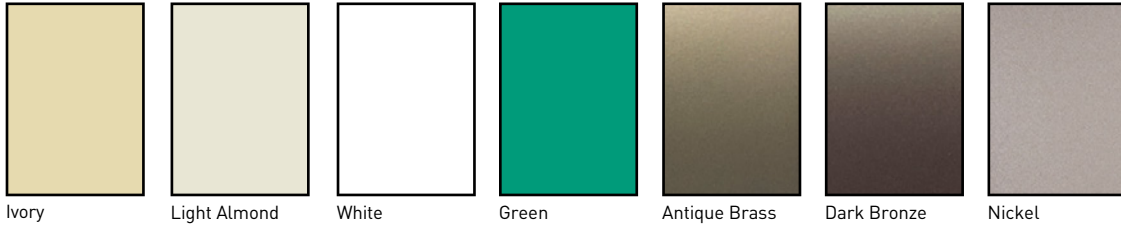

DEVICES & WALL PLATES

Color Selection Chart

Devices & Plastic Wall Plate Colors