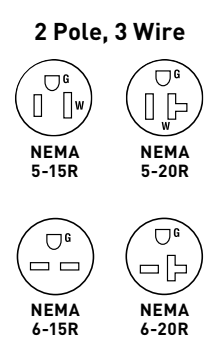

## Heavy-Duty Specification Grade Single Receptacles 15 & 20A, 125 & 250V

5361I

### Features

- Corrosion-resistant, plated steel strap locked in to face and back body to resist pulling away from face/body assembly.
- One-piece brass, triple-wipe power contacts for lasting retention.
- Easily accessed break-off, line-contact connecting tab for fast, easy split-circuit wiring.
- Impact-resistant nylon face and thermoplastic back body.
- Internal screw-pressure-plate back wire capable of accepting #14 – #10 AWG solid or stranded copper or copper-clad wire.
- Terminal compartments isolated from each other for positive conductor containment.
- Tri-drive terminal and mounting screws.
- Auto-ground clip assures positive ground.

CATALOG NUMBER	RATING		COLOR	NEMA CONFIG. NO.	3rd PARTY COMPLIANCE		
	A.	V.			UL498	FSUL WC596	C22.2 No. 42
<b>SINGLE RECEPTACLES BACK &amp; SIDE WIRE</b>							
5261I	15	125	Ivory	5-15R	•	•	•
5261W	15	125	White	5-15R	•	•	•
5261	15	125	Brown	5-15R	•	•	•
5261GRY	15	125	Gray	5-15R	•	•	•
5261BK	15	125	Black	5-15R	•	•	•
5261RED	15	125	Red	5-15R	•	•	•
5261LA	15	125	Light Almond	5-15R	•	•	•
5361I	20	125	Ivory	5-20R	•	•	•
5361W	20	125	White	5-20R	•	•	•
5361	20	125	Brown	5-20R	•	•	•
5361GRY	20	125	Gray	5-20R	•	•	•
5361BK	20	125	Black	5-20R	•	•	•
5361RED	20	125	Red	5-20R	•	•	•
5361LA	20	125	Light Almond	5-20R	•	•	•
5671I	15	250	Ivory	6-15R	•	•	•
5671	15	250	Brown	6-15R	•	•	•
5671RED	15	250	Red	6-15R	•	•	•
5671LA	15	250	Light Almond	6-15R	•	•	•
5871I	20	250	Ivory	6-20R	•	•	•
5871W	20	250	White	6-20R	•	•	•
5871	20	250	Brown	6-20R	•	•	•
5871GRY	20	250	Gray	6-20R	•	•	•
5871BK	20	250	Black	6-20R	•	•	•
5871RED	20	250	Red	6-20R	•	•	•
5871LA	20	250	Light Almond	6-20R	•	•	•