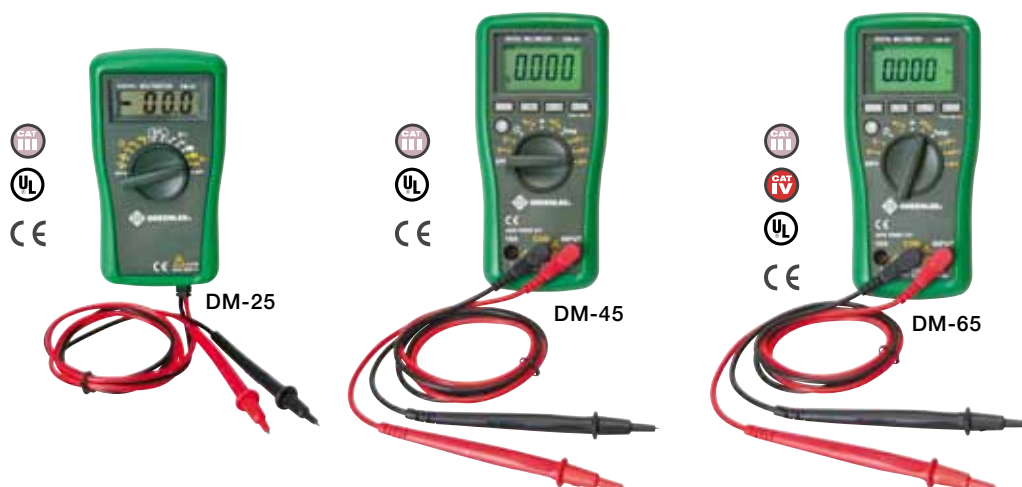

Selector switch for frequency  
or pulse-duty factor

Selector switch for mode functions

DM-25

DM-45

Facility to determine difference between two measurements

Facility to store the actual measured value

Operation switch

Input terminal

DM-45

DM-65

### Digital Multimeter

Klaue proudly presents the latest range of Digital Multimeters. The NEW DM-25, DM-45 and DM-65 feature improvements to key components and performance when compared with the previous models DM-20, DM-40 and DM-60. The new models are more versatile and easier to operate when detecting defects in electrical installations. Together with the Greenlee Lifetime Warranty the new Multimeters DN-25, DN-45 and DM-65 offer high-quality and technically advanced features essential for the professional electrician.

Technical data	DM-25	DM-45	DM-65
Display	Digital	Digital	Digital with bar diagram
V/AC	600	600	1000
V/DC	600	600	1000
A/AC		10	10
A/DC		10	10
Resistance	2M $\Omega$	40M $\Omega$	60M $\Omega$
Continuity/Diode-tests	•/•	•/•	•/•
Frequency		•	•
Pulse-duty factor		5%~95%	5%~95%
Capacity		200 $\mu$ F	400 $\mu$ F
Temperature (Type K)		•	•
Battery test (1.5V / 9V)	•		
Counts	2000	4000	6000
Range	Manual	Auto / Manual	Auto/Manuell
Hold function		•	•
Relative function		•	•
Backlight		•	•
Auto power off (APO)		•	•
Fuses can be changed on site		•	•
Approval	ETL	ETL	ETL
Category / Voltage range	CAT III 600 V	CAT III 600 V	CAT III 1000 V; CAT IV 600 V