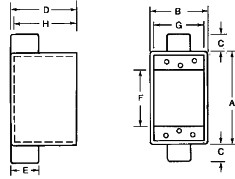

## FS Boxes and Covers

CIFDC

Cat. No.	Hub Size	No. of Gangs	No. of Lugs	A (in.)	B (in.)	C (in.)	D (in.)	E (in.)	F (in.)	G (in.)	H (in.)	Cu (in.)
<b>FDC Boxes - 2-5/8 in. Deep (Cast Aluminum)</b>												
CIFDC-1/2	2 x 1/2	1	2	4-5/16	2-13/16	15/16	2-5/8	1-3/8	2-7/8	2-3/8	2-5/32	22.5
CIFDC-3/4	2 x 3/4										2-13/32	
CIFDC-1	2 x 1										1-5/8	

CIFS-1G

CIFS-2G / CIFS-3G

Cat. No.	Hub Size	No. of Gangs	No. of Lugs	A (in.)	B (in.)	C (in.)	D (in.)	E (in.)	F (in.)	G (in.)	H (in.)	Cu (in.)
<b>FS Boxes - 1-7/8 in. Deep (Cast Aluminum)</b>												
CIFS-1G-1/2	1 x 1/2	1		4-5/16	2-13/16	13/16	1-7/8	1-1/4	2-7/8	2-5/16	1-9/16	14.0
CIFS-1G-3/4	1 x 3/4											
CIFS-1G-1	1 x 1											
CIFS-2G-1/2	1 x 1/2	2	3	4-3/8	4-11/16	7/8	1-7/8	1-1/4	2-7/8	4-1/4	1-5/8	26.0
CIFS-2G-3/4	1 x 3/4											
CIFS-2G-1	1 x 1											
CIFS-3G-1/2	1 x 1/2	3		4-3/8	6-1/2		1-7/8	1-1/4	2-7/8	6-1/16		41.0
CIFS-3G-3/4	1 x 3/4											