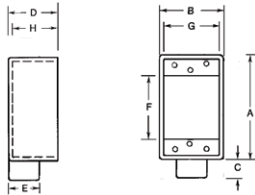

## FS Boxes and Covers

CIFDC

Cat. No.	Hub Size	No. of Gangs	No. of Lugs	A (in.)	B (in.)	C (in.)	D (in.)	E (in.)	F (in.)	G (in.)	H (in.)	Cu (in.)
<b>FDC Boxes - 2-5/8 in. Deep (Cast Aluminum)</b>												
CIFDC-1/2	2 x 1/2	1	2	4-5/16	2-13/16	15/16	2-5/8	1-3/8	2-7/8	2-3/8	2-5/32	22.5
CIFDC-3/4	2 x 3/4										2-13/32	
CIFDC-1	2 x 1										1-5/8	

CIFS-1G

CIFS-2G / CIFS-3G

Cat. No.	Hub Size	No. of Gangs	No. of Lugs	A (in.)	B (in.)	C (in.)	D (in.)	E (in.)	F (in.)	G (in.)	H (in.)	Cu (in.)
<b>FS Boxes - 1-7/8 in. Deep (Cast Aluminum)</b>												
CIFS-1G-1/2	1 x 1/2	1		4-5/16	2-13/16	13/16	1-7/8	1-1/4	2-7/8	2-5/16	1-9/16	14.0
CIFS-1G-3/4	1 x 3/4											
CIFS-1G-1	1 x 1											
CIFS-2G-1/2	1 x 1/2	2	3	4-3/8	4-11/16	7/8	1-7/8	1-1/4	2-7/8	4-1/4	1-5/8	26.0
CIFS-2G-3/4	1 x 3/4											
CIFS-2G-1	1 x 1											
CIFS-3G-1/2	1 x 1/2	3		4-3/8	6-1/2		1-7/8	1-1/4	2-7/8	6-1/16		41.0
CIFS-3G-3/4	1 x 3/4											