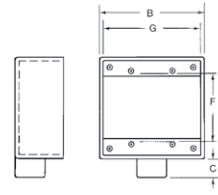

## FS Boxes and Covers

CIFDC

Cat. No.	Hub Size	No. of Gangs	No. of Lugs	A (in.)	B (in.)	C (in.)	D (in.)	E (in.)	F (in.)	G (in.)	H (in.)	Cu (in.)
<b>FDC Boxes - 2-5/8 in. Deep (Cast Aluminum)</b>												
CIFDC-1/2	2 x 1/2	1	2	4-5/16	2-13/16	15/16	2-5/8	1-3/8	2-7/8	2-3/8	2-5/32	22.5
CIFDC-3/4	2 x 3/4										2-13/32	
CIFDC-1	2 x 1										1-5/8	

CIFS-1G

CIFS-2G / CIFS-3G

Cat. No.	Hub Size	No. of Gangs	No. of Lugs	A (in.)	B (in.)	C (in.)	D (in.)	E (in.)	F (in.)	G (in.)	H (in.)	Cu (in.)
<b>FS Boxes - 1-7/8 in. Deep (Cast Aluminum)</b>												
CIFS-1G-1/2	1 x 1/2	1		4-5/16	2-13/16	13/16	1-7/8	1-1/4	2-7/8	2-5/16	1-9/16	14.0
CIFS-1G-3/4	1 x 3/4											
CIFS-1G-1	1 x 1											
CIFS-2G-1/2	1 x 1/2	2	3	4-3/8	4-11/16	7/8	1-7/8	1-1/4	2-7/8	4-1/4	1-5/8	26.0
CIFS-2G-3/4	1 x 3/4											
CIFS-2G-1	1 x 1											
CIFS-3G-1/2	1 x 1/2	3		4-3/8	6-1/2		1-7/8	1-1/4	2-7/8	6-1/16		41.0
CIFS-3G-3/4	1 x 3/4											