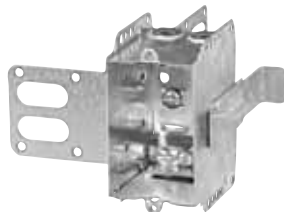

Device Boxes

Armoured and Nonmetallic Sheathed Cable Clamps

CI2104-LLEA

Holding prongs and prepositioned depth tabs.

CI2104-LSSAX

"Wraparound" bracket for 2-1/2 in. and 3-5/8 in. steel studs. With integral support bracket.

Cat. No.	Width (in.)	Volume (Cu. in.)	Features		Pryouts ends
			Ears	Bracket	
2-1/2 in. Deep — Non-Gangable — 3 in. High					
CI2104-LLEA	2	12.5	-	P. Tabs	4
CI2104-LSSAX	2	12.5	-	P. Tabs	4
CI2104-LSSA-2X	4	25	-	"SSX"	8
CI2104-LSSA-3X	6	37.5	-	"SSX"	12

Steel Stud Boxes

Device Boxes

CI3102-LSSAX

CI3102-SSX

CI1204-3/4-SSX-HV

CI2104-LSSAX

CI2104-LSSA-2X

CI2104-LSSX

CI2104-LSS1X-1

CI2104-LSS2X-1

CI2104-LSS3X-1

CI2104-LSS-2X

CI2104-LSS-3X

CISSX-6

Cat. No.	Volume (Cu. in.)	Width (in.)	Features	Knockouts			Pryouts
			Clamps	1/2 in. ends	1/2 in. bottom	3/4 in. ends	ends
Device Boxes — 2 in. Deep — Gangable — 3 in. High							
CI3102-LSSAX	12.0	2	loomex/BX	-	-	-	4
CI3102-SSX	12.0	2	-	2	-	-	-
Device Boxes — 2-1/2 in. Deep — Pre-Ganged — 3 in. High							
CI1204-3/4-SSX-HV	16.0	2	-	-	-	2	-
CI2104-LSSAX	12.5	2	loomex/BX	-	-	-	4
CI2104-LSSA-2X	25.0	3-3/4	loomex/BX	-	-	-	8
CI2104-LSSA-3X	37.5	5-1/2	loomex/BX	-	-	-	12
CI2104-LSSX	12.5	2	loomex/BX	-	-	-	4
CI2104-LSS1X-1	12.5	2	loomex/BX	-	-	-	4
CI2104-LSS2X-1	25.0	3-3/4	loomex/BX	-	-	-	8
CI2104-LSS3X-1	37.5	5-1/2	loomex/BX	-	-	-	12
CI2104-LSS2X	25.0	3-3/4	loomex/BX	-	-	-	8
CI2104-LSS3X	37.5	5-1/2	loomex/BX	-	-	-	12