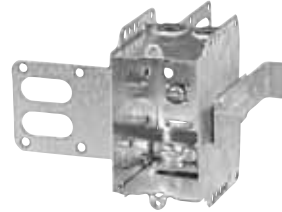

Device Boxes

Armoured and Nonmetallic Sheathed Cable Clamps

CI2104-LLEA

Holding prongs and prepositioned depth tabs.

CI2104-LSSAX

"Wraparound" bracket for 2-1/2 in. and 3-5/8 in. steel studs. With integral support bracket.

Cat. No.	Width (in.)	Volume (Cu. in.)	Features		Pryouts ends
			Ears	Bracket	
2-1/2 in. Deep — Non-Gangable — 3 in. High					
CI2104-LLEA	2	12.5	-	P. Tabs	4
CI2104-LSSAX	2	12.5	-	P. Tabs	4
CI2104-LSSA-2X	4	25	-	"SSX"	8
CI2104-LSSA-3X	6	37.5	-	"SSX"	12

Steel Stud Boxes

Device Boxes

CI3102-LSSAX

CI3102-SSX

CI1204-3/4-SSX-HV

CI2104-LSSAX

CI2104-LSSA-2X

CI2104-LSSX

CI2104-LSS1X-1

CI2104-LSS2X-1

CI2104-LSS3X-1

CI2104-LSS-2X

CI2104-LSS-3X

CISSX-6

Cat. No.	Volume (Cu. in.)	Width (in.)	Features	Knockouts			Pryouts
			Clamps	1/2 in. ends	1/2 in. bottom	3/4 in. ends	ends
Device Boxes — 2 in. Deep — Gangable — 3 in. High							
CI3102-LSSAX	12.0	2	loomex/BX	-	-	-	4
CI3102-SSX	12.0	2	-	2	-	-	-
Device Boxes — 2-1/2 in. Deep — Pre-Ganged — 3 in. High							
CI1204-3/4-SSX-HV	16.0	2	-	-	-	2	-
CI2104-LSSAX	12.5	2	loomex/BX	-	-	-	4
CI2104-LSSA-2X	25.0	3-3/4	loomex/BX	-	-	-	8
CI2104-LSSA-3X	37.5	5-1/2	loomex/BX	-	-	-	12
CI2104-LSSX	12.5	2	loomex/BX	-	-	-	4
CI2104-LSS1X-1	12.5	2	loomex/BX	-	-	-	4
CI2104-LSS2X-1	25.0	3-3/4	loomex/BX	-	-	-	8
CI2104-LSS3X-1	37.5	5-1/2	loomex/BX	-	-	-	12
CI2104-LSS2X	25.0	3-3/4	loomex/BX	-	-	-	8
CI2104-LSS3X	37.5	5-1/2	loomex/BX	-	-	-	12