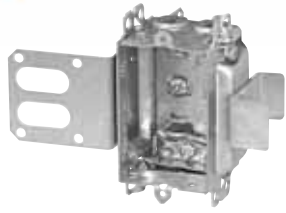

Device Boxes

Armoured and Nonmetallic Sheathed Cable Clamps

CI2104-LLEA

Holding prongs and prepositioned depth tabs.

CI2104-LSSAX

"Wraparound" bracket for 2-1/2 in. and 3-5/8 in. steel studs. With integral support bracket.

CI2104-LSSA-2X

2 gang. "Wraparound" bracket for 2-1/2 in. and 3-5/8 in. steel studs. With integral support bracket.

CI2104-LSSA-3X

3 gang. "Wraparound" bracket for 2-1/2 in. and 3-5/8 in. steel studs. With integral support bracket.

Cat. No.	Width (in.)	Volume (Cu. in.)	Features		Pryouts ends
			Ears	Bracket	
2-1/2 in. Deep — Non-Gangable — 3 in. High					
CI2104-LLEA	2	12.5	-	P. Tabs	4
CI2104-LSSAX	2	12.5	-	P. Tabs	4
CI2104-LSSA-2X	4	25	-	"SSX"	8
CI2104-LSSA-3X	6	37.5	-	"SSX"	12

Steel Stud Boxes

Device Boxes

CI3102-LSSAX

CI3102-SSX

CI1204-3/4-SSX-HV

CI2104-LSSAX

CI2104-LSSA-2X

CI2104-LSSX