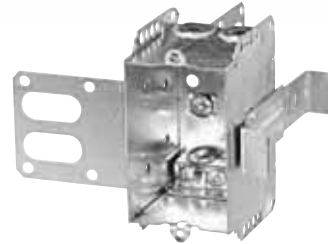

Device Boxes

Armoured and Nonmetallic Sheathed Cable Clamps

CI2104-LLEA

Holding prongs and prepositioned depth tabs.

CI2104-LSSAX

"Wraparound" bracket for 2-1/2 in. and 3-5/8 in. steel studs. With integral support bracket.

CI2104-LSSA-2X

2 gang. "Wraparound" bracket for 2-1/2 in. and 3-5/8 in. steel studs. With integral support bracket.

CI2104-LSSA-3X

3 gang. "Wraparound" bracket for 2-1/2 in. and 3-5/8 in. steel studs. With integral support bracket.

Cat. No.	Width (in.)	Volume (Cu. in.)	Features		Pryouts ends
			Ears	Bracket	
2-1/2 in. Deep — Non-Gangable — 3 in. High					
CI2104-LLEA	2	12.5	-	P. Tabs	4
CI2104-LSSAX	2	12.5	-	P. Tabs	4
CI2104-LSSA-2X	4	25	-	"SSX"	8
CI2104-LSSA-3X	6	37.5	-	"SSX"	12