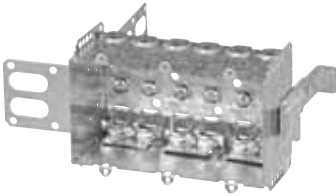

CI2104-LSSA-2X

2 gang. "Wraparound" bracket for 2-1/2 in. and 3-5/8 in. steel studs. With integral support bracket.

CI2104-LSSA-3X

3 gang. "Wraparound" bracket for 2-1/2 in. and 3-5/8 in. steel studs. With integral support bracket.

Cat. No.	Width (in.)	Volume (Cu. in.)	Features		Pryouts ends
			Ears	Bracket	
2-1/2 in. Deep — Non-Gangable — 3 in. High					
CI2104-LLEA	2	12.5	-	P. Tabs	4
CI2104-LSSAX	2	12.5	-	P. Tabs	4
CI2104-LSSA-2X	4	25	-	"SSX"	8
CI2104-LSSA-3X	6	37.5	-	"SSX"	12

Steel Stud Boxes

Device Boxes

CI3102-LSSAX

CI3102-SSX

CI1204-3/4-SSX-HV

CI2104-LSSAX

CI2104-LSSA-2X

CI2104-LSSX

CI2104-LSS1X-1

CI2104-LSS2X-1

CI2104-LSS3X-1

CI2104-LSS-2X

CI2104-LSS-3X

CISSX-6

Cat. No.	Volume (Cu. in.)	Width (in.)	Features	Knockouts			Pryouts
			Clamps	1/2 in. ends	1/2 in. bottom	3/4 in. ends	ends
Device Boxes — 2 in. Deep — Gangable — 3 in. High							
CI3102-LSSAX	12.0	2	loomex/BX	-	-	-	4
CI3102-SSX	12.0	2	-	2	-	-	-
Device Boxes — 2-1/2 in. Deep — Pre-Ganged — 3 in. High							
CI1204-3/4-SSX-HV	16.0	2	-	-	-	2	-
CI2104-LSSAX	12.5	2	loomex/BX	-	-	-	4
CI2104-LSSA-2X	25.0	3-3/4	loomex/BX	-	-	-	8
CI2104-LSSA-3X	37.5	5-1/2	loomex/BX	-	-	-	12
CI2104-LSSX	12.5	2	loomex/BX	-	-	-	4
CI2104-LSS1X-1	12.5	2	loomex/BX	-	-	-	4
CI2104-LSS2X-1	25.0	3-3/4	loomex/BX	-	-	-	8
CI2104-LSS3X-1	37.5	5-1/2	loomex/BX	-	-	-	12
CI2104-LSS2X	25.0	3-3/4	loomex/BX	-	-	-	8
CI2104-LSS3X	37.5	5-1/2	loomex/BX	-	-	-	12