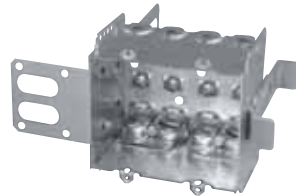

Device Boxes

Armoured and Nonmetallic Sheathed Cable Clamps

CI2104-LLEA

Holding prongs and prepositioned depth tabs.

CI2104-LSSAX

"Wraparound" bracket for 2-1/2 in. and 3-5/8 in. steel studs. With integral support bracket.

Cat. No.	Width (in.)	Volume (Cu. in.)	Features		Pryouts ends
			Ears	Bracket	
2-1/2 in. Deep — Non-Gangable — 3 in. High					
CI2104-LLEA	2	12.5	-	P. Tabs	4
CI2104-LSSAX	2	12.5	-	P. Tabs	4
CI2104-LSSA-2X	4	25	-	"SSX"	8
CI2104-LSSA-3X	6	37.5	-	"SSX"	12

Steel Stud Boxes

Device Boxes

CI3102-LSSAX

CI3102-SSX

CI1204-3/4-SSX-HV

CI2104-LSSAX

CI2104-LSSA-2X

CI2104-LSSX

CI2104-LSS1X-1

CI2104-LSS2X-1

CI2104-LSS3X-1

CI2104-LSS-2X

CI2104-LSS-3X

CISSX-6

Cat. No.	Volume (Cu. in.)	Width (in.)	Features	Knockouts			Pryouts
			Clamps	1/2 in. ends	1/2 in. bottom	3/4 in. ends	ends
Device Boxes — 2 in. Deep — Gangable — 3 in. High							
CI3102-LSSAX	12.0	2	loomex/BX	-	-	-	4
CI3102-SSX	12.0	2	-	2	-	-	-
Device Boxes — 2-1/2 in. Deep — Pre-Ganged — 3 in. High							
CI1204-3/4-SSX-HV	16.0	2	-	-	-	2	-
CI2104-LSSAX	12.5	2	loomex/BX	-	-	-	4
CI2104-LSSA-2X	25.0	3-3/4	loomex/BX	-	-	-	8
CI2104-LSSA-3X	37.5	5-1/2	loomex/BX	-	-	-	12
CI2104-LSSX	12.5	2	loomex/BX	-	-	-	4
CI2104-LSS1X-1	12.5	2	loomex/BX	-	-	-	4
CI2104-LSS2X-1	25.0	3-3/4	loomex/BX	-	-	-	8
CI2104-LSS3X-1	37.5	5-1/2	loomex/BX	-	-	-	12
CI2104-LSS2X	25.0	3-3/4	loomex/BX	-	-	-	8
CI2104-LSS3X	37.5	5-1/2	loomex/BX	-	-	-	12