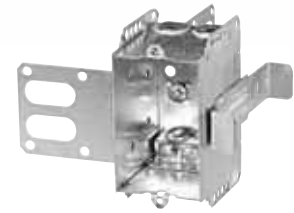

Device Boxes

Armoured and Nonmetallic Sheathed Cable Clamps

CI2104-LLEA

Holding prongs and prepositioned depth tabs.

CI2104-LSSAX

"Wraparound" bracket for 2-1/2 in. and 3-5/8 in. steel studs. With integral support bracket.

Cat. No.	Width (in.)	Volume (Cu. in.)	Features		Pryouts ends
			Ears	Bracket	
2-1/2 in. Deep — Non-Gangable — 3 in. High					
CI2104-LLEA	2	12.5	-	P. Tabs	4
CI2104-LSSAX	2	12.5	-	P. Tabs	4
CI2104-LSSA-2X	4	25	-	"SSX"	8
CI2104-LSSA-3X	6	37.5	-	"SSX"	12

Steel Stud Boxes

Device Boxes

CI3102-LSSAX

CI3102-SSX

CI1204-3/4-SSX-HV

CI2104-LSSAX

CI2104-LSSA-2X

CI2104-LSSX

CI2104-LSS1X-1

CI2104-LSS2X-1

CI2104-LSS3X-1

CI2104-LSS-2X

CI2104-LSS-3X

CISSX-6

Cat. No.	Volume (Cu. in.)	Width (in.)	Features	Knockouts			Pryouts
			Clamps	1/2 in. ends	1/2 in. bottom	3/4 in. ends	ends
Device Boxes — 2 in. Deep — Gangable — 3 in. High							
CI3102-LSSAX	12.0	2	loomex/BX	-	-	-	4
CI3102-SSX	12.0	2	-	2	-	-	-
Device Boxes — 2-1/2 in. Deep — Pre-Ganged — 3 in. High							
CI1204-3/4-SSX-HV	16.0	2	-	-	-	2	-
CI2104-LSSAX	12.5	2	loomex/BX	-	-	-	4
CI2104-LSSA-2X	25.0	3-3/4	loomex/BX	-	-	-	8
CI2104-LSSA-3X	37.5	5-1/2	loomex/BX	-	-	-	12
CI2104-LSSX	12.5	2	loomex/BX	-	-	-	4
CI2104-LSS1X-1	12.5	2	loomex/BX	-	-	-	4
CI2104-LSS2X-1	25.0	3-3/4	loomex/BX	-	-	-	8
CI2104-LSS3X-1	37.5	5-1/2	loomex/BX	-	-	-	12
CI2104-LSS2X	25.0	3-3/4	loomex/BX	-	-	-	8
CI2104-LSS3X	37.5	5-1/2	loomex/BX	-	-	-	12