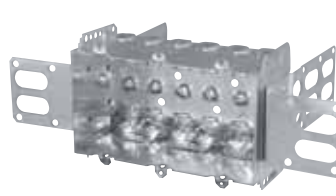

Device Boxes

Armoured and Nonmetallic Sheathed Cable Clamps

CI2104-LLEA

Holding prongs and prepositioned depth tabs.

CI2104-LSSAX

"Wraparound" bracket for 2-1/2 in. and 3-5/8 in. steel studs. With integral support bracket.

CI2104-LSS1X-1

CI2104-LSS2X-1

CI2104-LSS3X-1

CI2104-LSS-2X

CI2104-LSS-3X

CISSX-6

Cat. No.	Volume (Cu. in.)	Width (in.)	Features	Knockouts			Pryouts
			Clamps	1/2 in. ends	1/2 in. bottom	3/4 in. ends	ends
Device Boxes — 2 in. Deep — Gangable — 3 in. High							
CI3102-LSSAX	12.0	2	loomex/BX	-	-	-	4
CI3102-SSX	12.0	2	-	2	-	-	-
Device Boxes — 2-1/2 in. Deep — Pre-Ganged — 3 in. High							
CI1204-3/4-SSX-HV	16.0	2	-	-	-	2	-
CI2104-LSSAX	12.5	2	loomex/BX	-	-	-	4
CI2104-LSSA-2X	25.0	3-3/4	loomex/BX	-	-	-	8
CI2104-LSSA-3X	37.5	5-1/2	loomex/BX	-	-	-	12
CI2104-LSSX	12.5	2	loomex/BX	-	-	-	4
CI2104-LSS1X-1	12.5	2	loomex/BX	-	-	-	4
CI2104-LSS2X-1	25.0	3-3/4	loomex/BX	-	-	-	8
CI2104-LSS3X-1	37.5	5-1/2	loomex/BX	-	-	-	12
CI2104-LSS2X	25.0	3-3/4	loomex/BX	-	-	-	8
CI2104-LSS3X	37.5	5-1/2	loomex/BX	-	-	-	12