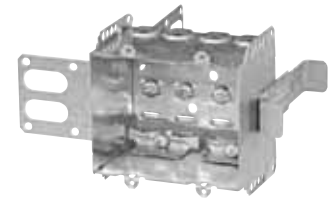

Device Boxes

Armoured and Nonmetallic Sheathed Cable Clamps

CI2104-LLEA

Holding prongs and prepositioned depth tabs.

CI2104-LSSAX

"Wraparound" bracket for 2-1/2 in. and 3-5/8 in. steel studs. With integral support bracket.

Cat. No.	Width (in.)	Volume (Cu. in.)	Features		Pryouts ends
			Ears	Bracket	
2-1/2 in. Deep — Non-Gangable — 3 in. High					
CI2104-LLEA	2	12.5	-	P. Tabs	4
CI2104-LSSAX	2	12.5	-	P. Tabs	4
CI2104-LSSA-2X	4	25	-	"SSX"	8
CI2104-LSSA-3X	6	37.5	-	"SSX"	12

Steel Stud Boxes

Device Boxes

CI3102-LSSAX

CI3102-SSX

CI1204-3/4-SSX-HV

CI2104-LSSAX

CI2104-LSSA-2X

CI2104-LSSX

CI2104-LSS1X-1

CI2104-LSS2X-1

CI2104-LSS3X-1

CI2104-LSS-2X

CI2104-LSS-3X

CISSX-6

Cat. No.	Volume (Cu. in.)	Width (in.)	Features	Knockouts			Pryouts
			Clamps	1/2 in. ends	1/2 in. bottom	3/4 in. ends	ends
Device Boxes — 2 in. Deep — Gangable — 3 in. High							
CI3102-LSSAX	12.0	2	loomex/BX	-	-	-	4
CI3102-SSX	12.0	2	-	2	-	-	-
Device Boxes — 2-1/2 in. Deep — Pre-Ganged — 3 in. High							
CI1204-3/4-SSX-HV	16.0	2	-	-	-	2	-
CI2104-LSSAX	12.5	2	loomex/BX	-	-	-	4
CI2104-LSSA-2X	25.0	3-3/4	loomex/BX	-	-	-	8
CI2104-LSSA-3X	37.5	5-1/2	loomex/BX	-	-	-	12
CI2104-LSSX	12.5	2	loomex/BX	-	-	-	4
CI2104-LSS1X-1	12.5	2	loomex/BX	-	-	-	4
CI2104-LSS2X-1	25.0	3-3/4	loomex/BX	-	-	-	8
CI2104-LSS3X-1	37.5	5-1/2	loomex/BX	-	-	-	12
CI2104-LSS2X	25.0	3-3/4	loomex/BX	-	-	-	8
CI2104-LSS3X	37.5	5-1/2	loomex/BX	-	-	-	12