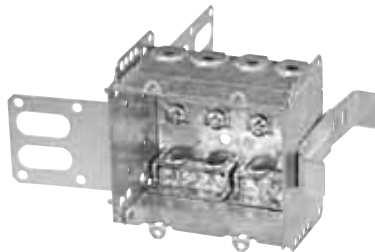

Device Boxes

Armoured and Nonmetallic Sheathed Cable Clamps

CI2104-LLEA

Holding prongs and prepositioned depth tabs.

CI2104-LSSAX

"Wraparound" bracket for 2-1/2 in. and 3-5/8 in. steel studs. With integral support bracket.

CI2104-LSSA-2X

2 gang. "Wraparound" bracket for 2-1/2 in. and 3-5/8 in. steel studs. With integral support bracket.

CI2104-LSSA-3X

3 gang. "Wraparound" bracket for 2-1/2 in. and 3-5/8 in. steel studs. With integral support bracket.

Cat. No.	Width (in.)	Volume (Cu. in.)	Features		Pryouts ends
			Ears	Bracket	
2-1/2 in. Deep — Non-Gangable — 3 in. High					
CI2104-LLEA	2	12.5	-	P. Tabs	4
CI2104-LSSAX	2	12.5	-	P. Tabs	4
CI2104-LSSA-2X	4	25	-	"SSX"	8
CI2104-LSSA-3X	6	37.5	-	"SSX"	12