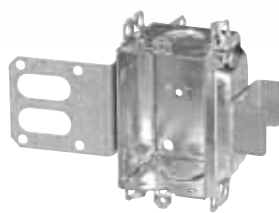

Device Boxes

Armoured and Nonmetallic Sheathed Cable Clamps

CI2104-LLEA

Holding prongs and prepositioned depth tabs.

CI2104-LSSAX

"Wraparound" bracket for 2-1/2 in. and 3-5/8 in. steel studs. With integral support bracket.

CI2104-LSSA-2X

2 gang. "Wraparound" bracket for 2-1/2 in. and 3-5/8 in. steel studs. With integral support bracket.

CI2104-LSSA-3X

3 gang. "Wraparound" bracket for 2-1/2 in. and 3-5/8 in. steel studs. With integral support bracket.

Cat. No.	Width (in.)	Volume (Cu. in.)	Features		Pryouts ends
			Ears	Bracket	
2-1/2 in. Deep — Non-Gangable — 3 in. High					
CI2104-LLEA	2	12.5	-	P. Tabs	4
CI2104-LSSAX	2	12.5	-	P. Tabs	4
CI2104-LSSA-2X	4	25	-	"SSX"	8
CI2104-LSSA-3X	6	37.5	-	"SSX"	12

Steel Stud Boxes

Device Boxes

CI3102-LSSAX

CI3102-SSX

CI1204-3/4-SSX-HV

CI2104-LSSAX

CI2104-LSSA-2X

CI2104-LSSX