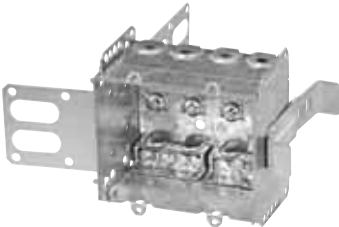

Device Boxes

Armoured and Nonmetallic Sheathed Cable Clamps

CI2104-LLEA

Holding prongs and prepositioned depth tabs.

CI2104-LSSAX

"Wraparound" bracket for 2-1/2 in. and 3-5/8 in. steel studs. With integral support bracket.

Cat. No.	Width (in.)	Volume (Cu. in.)	Features		Pryouts ends
			Ears	Bracket	
2-1/2 in. Deep — Non-Gangable — 3 in. High					
CI2104-LLEA	2	12.5	-	P. Tabs	4
CI2104-LSSAX	2	12.5	-	P. Tabs	4
CI2104-LSSA-2X	4	25	-	"SSX"	8
CI2104-LSSA-3X	6	37.5	-	"SSX"	12

Steel Stud Boxes

Device Boxes

CI3102-LSSAX

CI3102-SSX

CI1204-3/4-SSX-HV

CI2104-LSSAX

CI2104-LSSA-2X

CI2104-LSSX

CI2104-LSS1X-1

CI2104-LSS2X-1

CI2104-LSS3X-1

CI2104-LSS-2X

CI2104-LSS-3X

CISSX-6

Cat. No.	Volume (Cu. in.)	Width (in.)	Features	Knockouts			Pryouts
			Clamps	1/2 in. ends	1/2 in. bottom	3/4 in. ends	ends
Device Boxes — 2 in. Deep — Gangable — 3 in. High							
CI3102-LSSAX	12.0	2	loomex/BX	-	-	-	4
CI3102-SSX	12.0	2	-	2	-	-	-
Device Boxes — 2-1/2 in. Deep — Pre-Ganged — 3 in. High							
CI1204-3/4-SSX-HV	16.0	2	-	-	-	2	-
CI2104-LSSAX	12.5	2	loomex/BX	-	-	-	4
CI2104-LSSA-2X	25.0	3-3/4	loomex/BX	-	-	-	8
CI2104-LSSA-3X	37.5	5-1/2	loomex/BX	-	-	-	12
CI2104-LSSX	12.5	2	loomex/BX	-	-	-	4
CI2104-LSS1X-1	12.5	2	loomex/BX	-	-	-	4
CI2104-LSS2X-1	25.0	3-3/4	loomex/BX	-	-	-	8
CI2104-LSS3X-1	37.5	5-1/2	loomex/BX	-	-	-	12
CI2104-LSS2X	25.0	3-3/4	loomex/BX	-	-	-	8
CI2104-LSS3X	37.5	5-1/2	loomex/BX	-	-	-	12