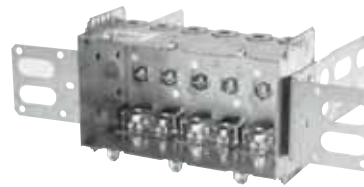

Device Boxes

Armoured and Nonmetallic Sheathed Cable Clamps

CI2104-LLEA

Holding prongs and prepositioned depth tabs.

CI2104-LSSAX

"Wraparound" bracket for 2-1/2 in. and 3-5/8 in. steel studs. With integral support bracket.

CI2104-LSSA-2X

2 gang. "Wraparound" bracket for 2-1/2 in. and 3-5/8 in. steel studs. With integral support bracket.

CI2104-LSSA-3X

3 gang. "Wraparound" bracket for 2-1/2 in. and 3-5/8 in. steel studs. With integral support bracket.

Cat. No.	Width (in.)	Volume (Cu. in.)	Features		Pryouts ends
			Ears	Bracket	
2-1/2 in. Deep — Non-Gangable — 3 in. High					
CI2104-LLEA	2	12.5	-	P. Tabs	4
CI2104-LSSAX	2	12.5	-	P. Tabs	4
CI2104-LSSA-2X	4	25	-	"SSX"	8
CI2104-LSSA-3X	6	37.5	-	"SSX"	12

Steel Stud Boxes

Device Boxes

CI3102-LSSAX

CI3102-SSX

CI1204-3/4-SSX-HV

CI2104-LSSAX

CI2104-LSSA-2X

CI2104-LSSX