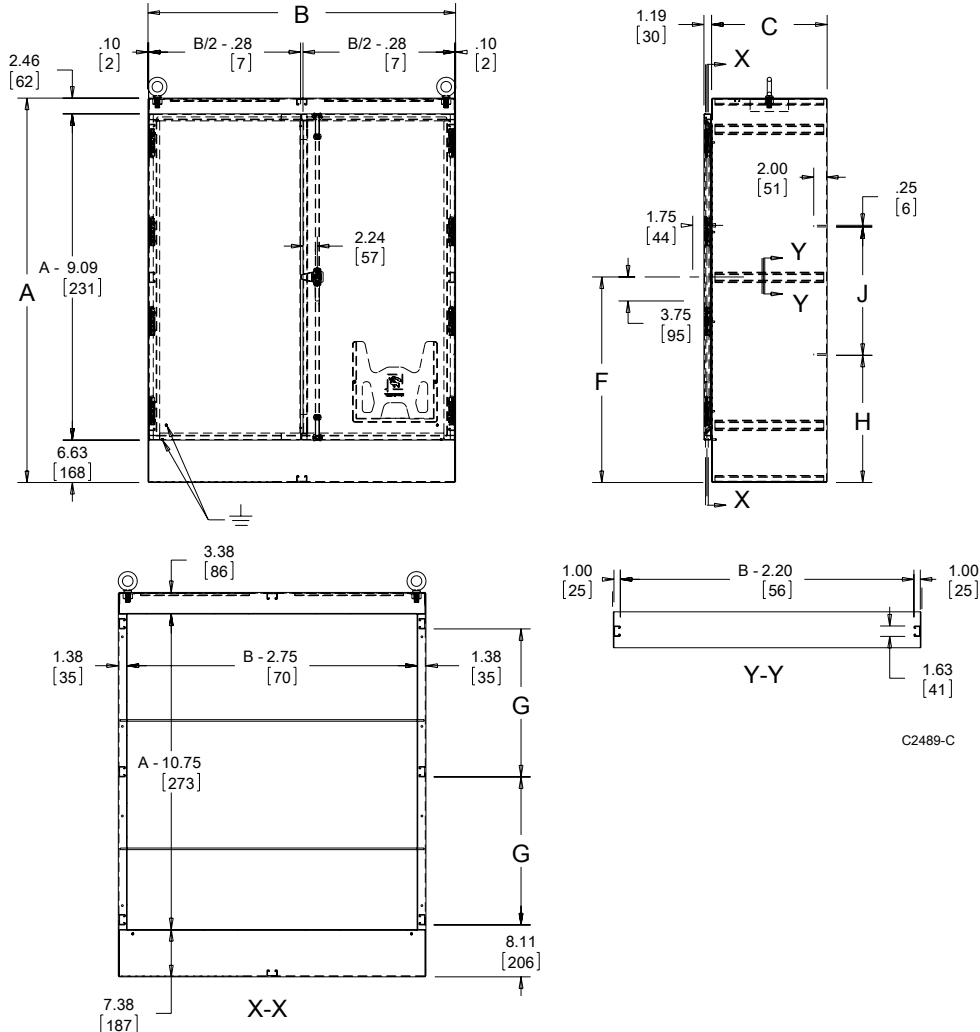

Four lifting eyes are furnished if C = 30.06 (764mm) or more.

Removable 12.00 x 12.00 (305mm x 305mm) data pocket.

C2489-C