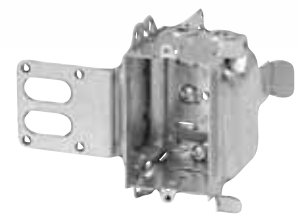

Device Boxes

Armoured and Nonmetallic Sheathed Cable Clamps

CI1504-LSSAX

"Wraparound" bracket for 2-1/2 in. and 3-5/8 in. steel studs. With integral support bracket.

CI3104-LHA

Positioning tabs. Provision for external nailing.

Cat. No.	Volume (Cu. in.)	Features		Pryouts ends
		Ears	Bracket	
2-1/2 in. Deep — Non-Gangable — 3 in. x 2-1/4 in.				
CI1504-LSSAX	15.0	-	"SSX"	4
2-1/2 in. Deep — Gangable — 3 in. x 2 in.				
CI3104-LHA	16.0	-	P. Tabs	4
BC3104-LSSAX	16.0	-	"SSX"	4
CI3104-LSSA1X-1	16.0	-	"SSX"	4
BC3104-LSSX	16.0	-	P. Tabs	4
2-3/4 in. Deep — Non-Gangable — 3-3/4 in. x 2-3/16 in.				
CI2004-LHA	18.5	-	P. Tabs	4
3 in. Deep — Gangable — 3 in. x 2 in.				
CI1004-LHA	15.0	-	P. Tabs	4

Steel Stud Boxes

Device Boxes

CI3104-KSSX

BC3104-KSS1X-1

BC3104-LSSAX

BC3104-LSSX

CI3104-LSS1X-1

CI3104-LSSA1X-1

CI1504-LSSAX

CI3004-LSSAX-1

CI3004-LSSX-1

CISSX-6

Cat. No.	Volume (Cu. in.)	Features	Knockouts			Pryouts
		Clamps	1/2 in. ends	1/2 in. bottom	3/4 in. ends	ends
Device Boxes — 2-1/2 in. Deep — Gangable — 3 in. x 2 in.						
CI3104-KSSX	16.0	-	2	2	2	-
BC3104-KSS1X-1	16.0	-	2	2	2	-
BC3104-LSSAX	16.0	loomex/BX	-	-	-	4
BC3104-LSSX	16.0	loomex/BX	-	-	-	4
CI3104-LSS1X-1	16.0	loomex/BX	-	-	-	4
CI3104-LSSA1X-1	16.0	loomex/BX	-	-	-	4
CI3104-SSX	16.0	loomex/BX	2	2	-	-
Device Boxes — 2-1/2 in. Deep — Non-Gangable — 3 in. x 2 in.						
CI1504-LSSAX	15.0	loomex/BX	-	-	-	4
Device Boxes — 3 in. Deep — Gangable — 3 in. x 2 in.						
CI3004-LSSAX-1	18.0	loomex/BX	-	-	-	4
CI3004-LSSX	18.0	loomex/BX	-	-	-	4
CI3004-LSSX-1	18.0	loomex/BX	-	-	-	4