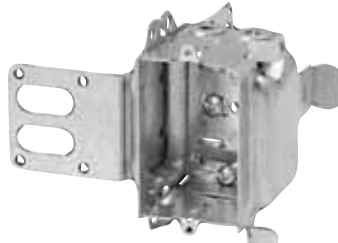

Device Boxes

Armoured and Nonmetallic Sheathed Cable Clamps

CI1504-LSSAX

"Wraparound" bracket for 2-1/2 in. and 3-5/8 in. steel studs. With integral support bracket.

CI3104-LHA

Positioning tabs. Provision for external nailing.

BC3104-LSSAX

"Wraparound" bracket for 2-1/2 in. and 3-5/8 in. steel studs. With integral support bracket.

CI3104-LSSA1X-1

1 in. recessed brackets for 2-1/2 in. and 3-5/8 in. steel studs. Brackets positioned for 2 layers of 1/2 in. drywall.

BC3104-LSSX

"Wraparound" bracket for 2-1/2 in. and 3-5/8 in. steel studs. With integral support bracket.

CI2004-LHA

Provision for external nailing. Holding prongs and prepositioned depth tabs.

CI1004-LHA

Positioning tabs. Provision for external nailing. Two embossed mounting slots for internal screw installation.

Cat. No.	Volume (Cu. in.)	Features		Pryouts ends
		Ears	Bracket	
2-1/2 in. Deep — Non-Gangable — 3 in. x 2-1/4 in.				
CI1504-LSSAX	15.0	-	"SSX"	4
2-1/2 in. Deep — Gangable — 3 in. x 2 in.				
CI3104-LHA	16.0	-	P. Tabs	4
BC3104-LSSAX	16.0	-	"SSX"	4
CI3104-LSSA1X-1	16.0	-	"SSX"	4
BC3104-LSSX	16.0	-	P. Tabs	4
2-3/4 in. Deep — Non-Gangable — 3-3/4 in. x 2-3/16 in.				
CI2004-LHA	18.5	-	P. Tabs	4
3 in. Deep — Gangable — 3 in. x 2 in.				
CI1004-LHA	15.0	-	P. Tabs	4