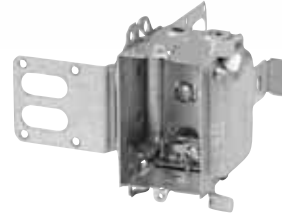

Cat. No.	Volume (Cu. in.)	Features		Pryouts ends
		Ears	Bracket	
2-1/2 in. Deep — Non-Gangable — 3 in. x 2-1/4 in.				
CI1504-LSSAX	15.0	-	"SSX"	4
2-1/2 in. Deep — Gangable — 3 in. x 2 in.				
CI3104-LHA	16.0	-	P. Tabs	4
BC3104-LSSAX	16.0	-	"SSX"	4
CI3104-LSSA1X-1	16.0	-	"SSX"	4
BC3104-LSSX	16.0	-	P. Tabs	4
2-3/4 in. Deep — Non-Gangable — 3-3/4 in. x 2-3/16 in.				
CI2004-LHA	18.5	-	P. Tabs	4
3 in. Deep — Gangable — 3 in. x 2 in.				
CI1004-LHA	15.0	-	P. Tabs	4

Steel Stud Boxes

Device Boxes

CI3104-KSSX

BC3104-KSS1X-1

BC3104-LSSAX

BC3104-LSSX

CI3104-LSS1X-1

CI3104-LSSA1X-1

CI1504-LSSAX

CI3004-LSSAX-1

CI3004-LSSX-1

CISSX-6

Cat. No.	Volume (Cu. in.)	Features	Knockouts			Pryouts
		Clamps	1/2 in. ends	1/2 in. bottom	3/4 in. ends	ends
Device Boxes — 2-1/2 in. Deep — Gangable — 3 in. x 2 in.						
CI3104-KSSX	16.0	-	2	2	2	-
BC3104-KSS1X-1	16.0	-	2	2	2	-
BC3104-LSSAX	16.0	loomex/BX	-	-	-	4
BC3104-LSSX	16.0	loomex/BX	-	-	-	4
CI3104-LSS1X-1	16.0	loomex/BX	-	-	-	4
CI3104-LSSA1X-1	16.0	loomex/BX	-	-	-	4
CI3104-SSX	16.0	loomex/BX	2	2	-	-
Device Boxes — 2-1/2 in. Deep — Non-Gangable — 3 in. x 2 in.						
CI1504-LSSAX	15.0	loomex/BX	-	-	-	4
Device Boxes — 3 in. Deep — Gangable — 3 in. x 2 in.						
CI3004-LSSAX-1	18.0	loomex/BX	-	-	-	4
CI3004-LSSX	18.0	loomex/BX	-	-	-	4
CI3004-LSSX-1	18.0	loomex/BX	-	-	-	4