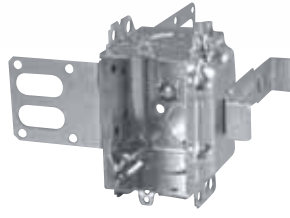

BC3104-KSS1X-1