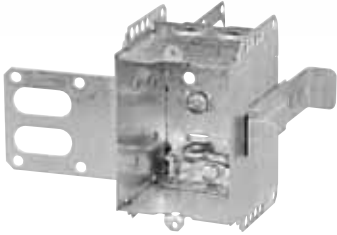

Device Boxes

Armoured and Nonmetallic Sheathed Cable Clamps

CI1504-LSSAX

"Wraparound" bracket for 2-1/2 in. and 3-5/8 in. steel studs. With integral support bracket.

CI3104-LHA

Positioning tabs. Provision for external nailing.

BC3104-LSSAX

"Wraparound" bracket for 2-1/2 in. and 3-5/8 in. steel studs. With integral support bracket.

CI3104-LSSA1X-1

1 in. recessed brackets for 2-1/2 in. and 3-5/8 in. steel studs. Brackets positioned for 2 layers of 1/2 in. drywall.

BC3104-LSSX

"Wraparound" bracket for 2-1/2 in. and 3-5/8 in. steel studs. With integral support bracket.

CI2004-LHA

Provision for external nailing. Holding prongs and prepositioned depth tabs.

CI1004-LHA

Positioning tabs. Provision for external nailing. Two embossed mounting slots for internal screw installation.

Cat. No.	Volume (Cu. in.)	Features		Pryouts ends
		Ears	Bracket	
2-1/2 in. Deep — Non-Gangable — 3 in. x 2-1/4 in.				
CI1504-LSSAX	15.0	-	"SSX"	4
2-1/2 in. Deep — Gangable — 3 in. x 2 in.				
CI3104-LHA	16.0	-	P. Tabs	4
BC3104-LSSAX	16.0	-	"SSX"	4
CI3104-LSSA1X-1	16.0	-	"SSX"	4
BC3104-LSSX	16.0	-	P. Tabs	4
2-3/4 in. Deep — Non-Gangable — 3-3/4 in. x 2-3/16 in.				
CI2004-LHA	18.5	-	P. Tabs	4
3 in. Deep — Gangable — 3 in. x 2 in.				
CI1004-LHA	15.0	-	P. Tabs	4