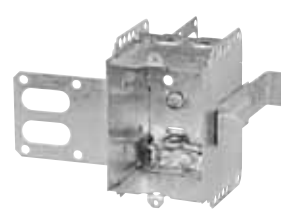

Device Boxes

Armoured and Nonmetallic Sheathed Cable Clamps

CI1504-LSSAX

"Wraparound" bracket for 2-1/2 in. and 3-5/8 in. steel studs. With integral support bracket.

CI3104-LHA

Positioning tabs. Provision for external nailing.

Cat. No.	Volume (Cu. in.)	Features		Pryouts ends
		Ears	Bracket	
2-1/2 in. Deep — Non-Gangable — 3 in. x 2-1/4 in.				
CI1504-LSSAX	15.0	-	"SSX"	4
2-1/2 in. Deep — Gangable — 3 in. x 2 in.				
CI3104-LHA	16.0	-	P. Tabs	4
BC3104-LSSAX	16.0	-	"SSX"	4
CI3104-LSSA1X-1	16.0	-	"SSX"	4
BC3104-LSSX	16.0	-	P. Tabs	4
2-3/4 in. Deep — Non-Gangable — 3-3/4 in. x 2-3/16 in.				
CI2004-LHA	18.5	-	P. Tabs	4
3 in. Deep — Gangable — 3 in. x 2 in.				
CI1004-LHA	15.0	-	P. Tabs	4

Steel Stud Boxes

Device Boxes

CI3104-KSSX

BC3104-KSS1X-1

BC3104-LSSAX

BC3104-LSSX

CI3104-LSS1X-1

CI3104-LSSA1X-1

CI1504-LSSAX

CI3004-LSSAX-1

CI3004-LSSX-1

CISSX-6

Cat. No.	Volume (Cu. in.)	Features	Knockouts			Pryouts
		Clamps	1/2 in. ends	1/2 in. bottom	3/4 in. ends	ends
Device Boxes — 2-1/2 in. Deep — Gangable — 3 in. x 2 in.						
CI3104-KSSX	16.0	-	2	2	2	-
BC3104-KSS1X-1	16.0	-	2	2	2	-
BC3104-LSSAX	16.0	loomex/BX	-	-	-	4
BC3104-LSSX	16.0	loomex/BX	-	-	-	4
CI3104-LSS1X-1	16.0	loomex/BX	-	-	-	4
CI3104-LSSA1X-1	16.0	loomex/BX	-	-	-	4
CI3104-SSX	16.0	loomex/BX	2	2	-	-
Device Boxes — 2-1/2 in. Deep — Non-Gangable — 3 in. x 2 in.						
CI1504-LSSAX	15.0	loomex/BX	-	-	-	4
Device Boxes — 3 in. Deep — Gangable — 3 in. x 2 in.						
CI3004-LSSAX-1	18.0	loomex/BX	-	-	-	4
CI3004-LSSX	18.0	loomex/BX	-	-	-	4
CI3004-LSSX-1	18.0	loomex/BX	-	-	-	4