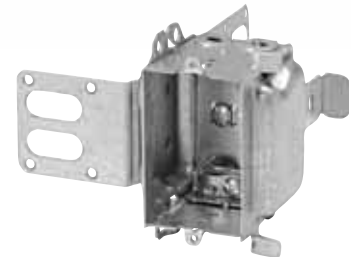

Device Boxes

Armoured and Nonmetallic Sheathed Cable Clamps

CI1504-LSSAX

"Wraparound" bracket for 2-1/2 in. and 3-5/8 in. steel studs. With integral support bracket.

CI3104-LHA

Positioning tabs. Provision for external nailing.

BC3104-LSSAX

"Wraparound" bracket for 2-1/2 in. and 3-5/8 in. steel studs. With integral support bracket.

CI3104-LSSA1X-1

1 in. recessed brackets for 2-1/2 in. and 3-5/8 in. steel studs. Brackets positioned for 2 layers of 1/2 in. drywall.

BC3104-LSSX

"Wraparound" bracket for 2-1/2 in. and 3-5/8 in. steel studs. With integral support bracket.

CI2004-LHA

Provision for external nailing. Holding prongs and prepositioned depth tabs.

CI1004-LHA

Positioning tabs. Provision for external nailing. Two embossed mounting slots for internal screw installation.

Cat. No.	Volume (Cu. in.)	Features		Pryouts ends
		Ears	Bracket	
2-1/2 in. Deep — Non-Gangable — 3 in. x 2-1/4 in.				
CI1504-LSSAX	15.0	-	"SSX"	4
2-1/2 in. Deep — Gangable — 3 in. x 2 in.				
CI3104-LHA	16.0	-	P. Tabs	4
BC3104-LSSAX	16.0	-	"SSX"	4
CI3104-LSSA1X-1	16.0	-	"SSX"	4
BC3104-LSSX	16.0	-	P. Tabs	4
2-3/4 in. Deep — Non-Gangable — 3-3/4 in. x 2-3/16 in.				
CI2004-LHA	18.5	-	P. Tabs	4
3 in. Deep — Gangable — 3 in. x 2 in.				
CI1004-LHA	15.0	-	P. Tabs	4