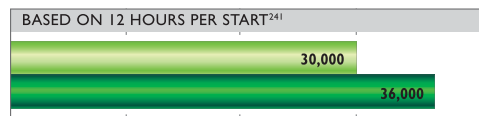

Rated Average Life

- Philips Universal Instant Start Ballast
- Philips Universal Programmed Start Ballast