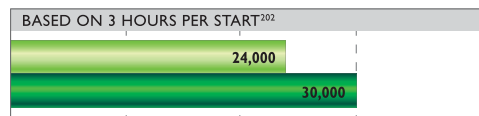

Rated Average Life

- Philips Universal Instant Start Ballast
- Philips Universal Programmed Start Ballast