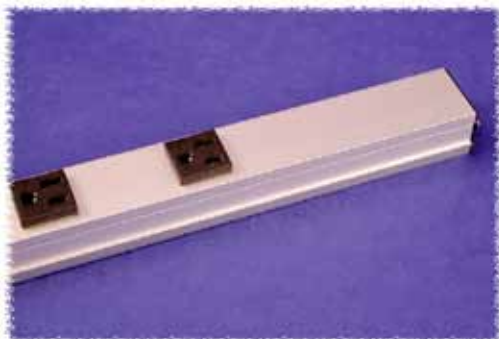

Also Available (by special order) - change to 90 degree receptacles on any models shown above.

Color Options

Natural Aluminum Finish