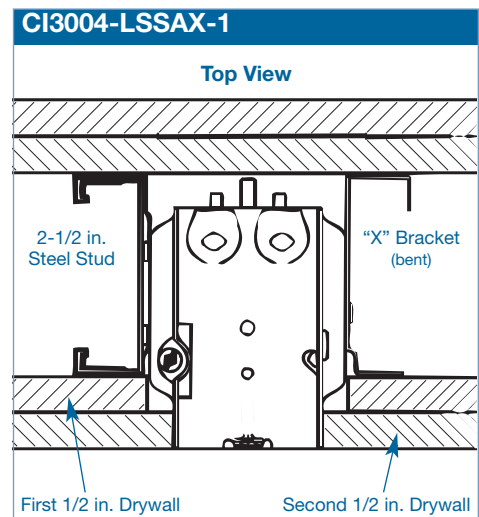

Device Boxes

Armoured and Nonmetallic Sheathed Cable Clamps

CI3102-LSSAX
 "Wraparound" bracket for 1-5/8 in. steel studs. With integral support bracket.

BC1104-LA
 Flush ears.

BC1104-LHA
 Positioning tabs. Provision for external nailing. Two embossed mounting slots for internal screw installation.

CI1104-LMSA
 Mounting strap recessed 1/2 in.

BC1104-LSSAX

CI3004-LSSAX-1
 1 in. recessed brackets for 2-1/2 in. and 3-5/8 in. steel studs. Brackets positioned for 2 layers of 1/2 in. drywall.

Cat. No.	Volume (Cu. in.)	Features		Pryouts ends
		Ears	Bracket	
2 in. Deep — Gangable — 3 in. x 2 in.				
CI3102-LSSAX	12.0	-	"SSX"	4
2-1/2 in. Deep — Gangable — 3 in. x 2 in.				
BC1104-LA	12.5	flush	-	4
BC1104-LHA	12.5	-	P. Tabs	4
CI1104-LMSA	12.5	-	"MS"	4
BC1104-LSSAX	12.5	-	"SSX"	4
3 in. Deep — Gangable — 3 in. x 2 in.				
CI3004-LSSAX-1*	18.0	-	"SSX"	4

* Brackets positioned for 2 layers of 5/8 in. drywall

Steel Stud Boxes

Device Boxes

CI3104-KSSX

BC3104-KSS1X-1

BC3104-LSSAX

BC3104-LSSX

CI3104-LSS1X-1

CI3104-LSSA1X-1

CI1504-LSSAX

CI3004-LSSAX-1

CI3004-LSSX-1

CISSX-6

Cat. No.	Volume (Cu. in.)	Features	Knockouts			Pryouts
		Clamps	1/2 in. ends	1/2 in. bottom	3/4 in. ends	ends
Device Boxes — 2-1/2 in. Deep — Gangable — 3 in. x 2 in.						
CI3104-KSSX	16.0	-	2	2	2	-
BC3104-KSS1X-1	16.0	-	2	2	2	-
BC3104-LSSAX	16.0	loomex/BX	-	-	-	4
BC3104-LSSX	16.0	loomex/BX	-	-	-	4
CI3104-LSS1X-1	16.0	loomex/BX	-	-	-	4
CI3104-LSSA1X-1	16.0	loomex/BX	-	-	-	4
CI3104-SSX	16.0	loomex/BX	2	2	-	-
Device Boxes — 2-1/2 in. Deep — Non-Gangable — 3 in. x 2 in.						
CI1504-LSSAX	15.0	loomex/BX	-	-	-	4
Device Boxes — 3 in. Deep — Gangable — 3 in. x 2 in.						
CI3004-LSSAX-1	18.0	loomex/BX	-	-	-	4
CI3004-LSSX	18.0	loomex/BX	-	-	-	4
CI3004-LSSX-1	18.0	loomex/BX	-	-	-	4