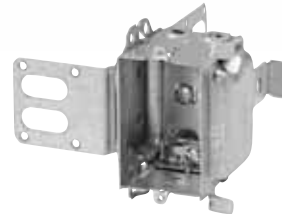

Device Boxes

Armoured and Nonmetallic Sheathed Cable Clamps

CI3102-LSSAX
 "Wraparound" bracket for 1-5/8 in. steel studs. With integral support bracket.

BC1104-LA
 Flush ears.

BC1104-LHA
 Positioning tabs. Provision for external nailing. Two embossed mounting slots for internal screw installation.

CI1104-LMSA
 Mounting strap recessed 1/2 in.

BC1104-LSSAX

CI3004-LSSAX-1
 1 in. recessed brackets for 2-1/2 in. and 3-5/8 in. steel studs. Brackets positioned for 2 layers of 1/2 in. drywall.

Cat. No.	Volume (Cu. in.)	Features		Pryouts ends
		Ears	Bracket	
2 in. Deep — Gangable — 3 in. x 2 in.				
CI3102-LSSAX	12.0	-	"SSX"	4
2-1/2 in. Deep — Gangable — 3 in. x 2 in.				
BC1104-LA	12.5	flush	-	4
BC1104-LHA	12.5	-	P. Tabs	4
CI1104-LMSA	12.5	-	"MS"	4
BC1104-LSSAX	12.5	-	"SSX"	4
3 in. Deep — Gangable — 3 in. x 2 in.				
CI3004-LSSAX-1*	18.0	-	"SSX"	4

* Brackets positioned for 2 layers of 5/8 in. drywall

Steel Stud Boxes

Device Boxes

CI3104-KSSX

BC3104-KSS1X-1

BC3104-LSSAX

BC3104-LSSX

CI3104-LSS1X-1

CI3104-LSSA1X-1

CI1504-LSSAX

CI3004-LSSAX-1

CI3004-LSSX-1

CISSX-6

Cat. No.	Volume (Cu. in.)	Features	Knockouts			Pryouts
		Clamps	1/2 in. ends	1/2 in. bottom	3/4 in. ends	ends
Device Boxes — 2-1/2 in. Deep — Gangable — 3 in. x 2 in.						
CI3104-KSSX	16.0	-	2	2	2	-
BC3104-KSS1X-1	16.0	-	2	2	2	-
BC3104-LSSAX	16.0	loomex/BX	-	-	-	4
BC3104-LSSX	16.0	loomex/BX	-	-	-	4
CI3104-LSS1X-1	16.0	loomex/BX	-	-	-	4
CI3104-LSSA1X-1	16.0	loomex/BX	-	-	-	4
CI3104-SSX	16.0	loomex/BX	2	2	-	-
Device Boxes — 2-1/2 in. Deep — Non-Gangable — 3 in. x 2 in.						
CI1504-LSSAX	15.0	loomex/BX	-	-	-	4
Device Boxes — 3 in. Deep — Gangable — 3 in. x 2 in.						
CI3004-LSSAX-1	18.0	loomex/BX	-	-	-	4
CI3004-LSSX	18.0	loomex/BX	-	-	-	4
CI3004-LSSX-1	18.0	loomex/BX	-	-	-	4