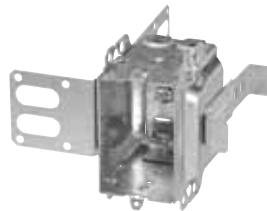

Device Boxes

Armoured and Nonmetallic Sheathed Cable Clamps

CI3102-LSSAX
 "Wraparound" bracket for 1-5/8 in. steel studs. With integral support bracket.

BC1104-LA
 Flush ears.

BC1104-LHA
 Positioning tabs. Provision for external nailing. Two embossed mounting slots for internal screw installation.

CI1104-LMSA
 Mounting strap recessed 1/2 in.

BC1104-LSSAX

CI3004-LSSAX-1
 1 in. recessed brackets for 2-1/2 in. and 3-5/8 in. steel studs. Brackets positioned for 2 layers of 1/2 in. drywall.

Cat. No.	Volume (Cu. in.)	Features		Pryouts ends
		Ears	Bracket	
2 in. Deep — Gangable — 3 in. x 2 in.				
CI3102-LSSAX	12.0	-	"SSX"	4
2-1/2 in. Deep — Gangable — 3 in. x 2 in.				
BC1104-LA	12.5	flush	-	4
BC1104-LHA	12.5	-	P. Tabs	4
CI1104-LMSA	12.5	-	"MS"	4
BC1104-LSSAX	12.5	-	"SSX"	4
3 in. Deep — Gangable — 3 in. x 2 in.				
CI3004-LSSAX-1*	18.0	-	"SSX"	4

* Brackets positioned for 2 layers of 5/8 in. drywall

Steel Stud Boxes

Device Boxes

CI3104-KSSX

BC3104-KSS1X-1

BC3104-LSSAX

BC3104-LSSX

CI3104-LSS1X-1

CI3104-LSSA1X-1

CI1504-LSSAX

CI3004-LSSAX-1

CI3004-LSSX-1

CISSX-6

Cat. No.	Volume (Cu. in.)	Features	Knockouts			Pryouts
		Clamps	1/2 in. ends	1/2 in. bottom	3/4 in. ends	ends
Device Boxes — 2-1/2 in. Deep — Gangable — 3 in. x 2 in.						
CI3104-KSSX	16.0	-	2	2	2	-
BC3104-KSS1X-1	16.0	-	2	2	2	-
BC3104-LSSAX	16.0	loomex/BX	-	-	-	4
BC3104-LSSX	16.0	loomex/BX	-	-	-	4
CI3104-LSS1X-1	16.0	loomex/BX	-	-	-	4
CI3104-LSSA1X-1	16.0	loomex/BX	-	-	-	4
CI3104-SSX	16.0	loomex/BX	2	2	-	-
Device Boxes — 2-1/2 in. Deep — Non-Gangable — 3 in. x 2 in.						
CI1504-LSSAX	15.0	loomex/BX	-	-	-	4
Device Boxes — 3 in. Deep — Gangable — 3 in. x 2 in.						
CI3004-LSSAX-1	18.0	loomex/BX	-	-	-	4
CI3004-LSSX	18.0	loomex/BX	-	-	-	4
CI3004-LSSX-1	18.0	loomex/BX	-	-	-	4