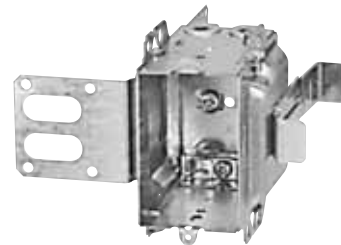

Device Boxes

Armoured and Nonmetallic Sheathed Cable Clamps

CI3102-LSSAX
 "Wraparound" bracket for 1-5/8 in. steel studs. With integral support bracket.

BC1104-LA
 Flush ears.

BC1104-LHA
 Positioning tabs. Provision for external nailing. Two embossed mounting slots for internal screw installation.

CI1104-LMSA
 Mounting strap recessed 1/2 in.

BC1104-LSSAX

CI3004-LSSAX-1
 1 in. recessed brackets for 2-1/2 in. and 3-5/8 in. steel studs. Brackets positioned for 2 layers of 1/2 in. drywall.

Cat. No.	Volume (Cu. in.)	Features		Pryouts ends
		Ears	Bracket	
2 in. Deep — Gangable — 3 in. x 2 in.				
CI3102-LSSAX	12.0	-	"SSX"	4
2-1/2 in. Deep — Gangable — 3 in. x 2 in.				
BC1104-LA	12.5	flush	-	4
BC1104-LHA	12.5	-	P. Tabs	4
CI1104-LMSA	12.5	-	"MS"	4
BC1104-LSSAX	12.5	-	"SSX"	4
3 in. Deep — Gangable — 3 in. x 2 in.				
CI3004-LSSAX-1*	18.0	-	"SSX"	4

* Brackets positioned for 2 layers of 5/8 in. drywall

Steel Stud Boxes

Device Boxes

CI3104-KSSX

BC3104-KSS1X-1

BC3104-LSSAX

BC3104-LSSX

CI3104-LSS1X-1

CI3104-LSSA1X-1

CI1504-LSSAX

CI3004-LSSAX-1

CI3004-LSSX-1

CISSX-6

Cat. No.	Volume (Cu. in.)	Features	Knockouts			Pryouts
		Clamps	1/2 in. ends	1/2 in. bottom	3/4 in. ends	ends
Device Boxes — 2-1/2 in. Deep — Gangable — 3 in. x 2 in.						
CI3104-KSSX	16.0	-	2	2	2	-
BC3104-KSS1X-1	16.0	-	2	2	2	-
BC3104-LSSAX	16.0	loomex/BX	-	-	-	4
BC3104-LSSX	16.0	loomex/BX	-	-	-	4
CI3104-LSS1X-1	16.0	loomex/BX	-	-	-	4
CI3104-LSSA1X-1	16.0	loomex/BX	-	-	-	4
CI3104-SSX	16.0	loomex/BX	2	2	-	-
Device Boxes — 2-1/2 in. Deep — Non-Gangable — 3 in. x 2 in.						
CI1504-LSSAX	15.0	loomex/BX	-	-	-	4
Device Boxes — 3 in. Deep — Gangable — 3 in. x 2 in.						
CI3004-LSSAX-1	18.0	loomex/BX	-	-	-	4
CI3004-LSSX	18.0	loomex/BX	-	-	-	4
CI3004-LSSX-1	18.0	loomex/BX	-	-	-	4