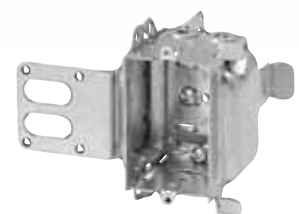

Device Boxes

Armoured and Nonmetallic Sheathed Cable Clamps

CI3102-LSSAX
 "Wraparound" bracket for 1-5/8 in. steel studs. With integral support bracket.

BC1104-LA
 Flush ears.

BC1104-LHA
 Positioning tabs. Provision for external nailing. Two embossed mounting slots for internal screw installation.

CI1104-LMSA
 Mounting strap recessed 1/2 in.

BC1104-LSSAX

CI3004-LSSAX-1
 1 in. recessed brackets for 2-1/2 in. and 3-5/8 in. steel studs. Brackets positioned for 2 layers of 1/2 in. drywall.

Cat. No.	Volume (Cu. in.)	Features		Pryouts ends
		Ears	Bracket	
2 in. Deep — Gangable — 3 in. x 2 in.				
CI3102-LSSAX	12.0	-	"SSX"	4
2-1/2 in. Deep — Gangable — 3 in. x 2 in.				
BC1104-LA	12.5	flush	-	4
BC1104-LHA	12.5	-	P. Tabs	4
CI1104-LMSA	12.5	-	"MS"	4
BC1104-LSSAX	12.5	-	"SSX"	4
3 in. Deep — Gangable — 3 in. x 2 in.				
CI3004-LSSAX-1*	18.0	-	"SSX"	4

* Brackets positioned for 2 layers of 5/8 in. drywall

Steel Stud Boxes

Device Boxes

CI3104-KSSX

BC3104-KSS1X-1

BC3104-LSSAX

BC3104-LSSX

CI3104-LSS1X-1

CI3104-LSSA1X-1

CI1504-LSSAX

CI3004-LSSAX-1

CI3004-LSSX-1

CISSX-6

Cat. No.	Volume (Cu. in.)	Features	Knockouts			Pryouts
		Clamps	1/2 in. ends	1/2 in. bottom	3/4 in. ends	ends
Device Boxes — 2-1/2 in. Deep — Gangable — 3 in. x 2 in.						
CI3104-KSSX	16.0	-	2	2	2	-
BC3104-KSS1X-1	16.0	-	2	2	2	-
BC3104-LSSAX	16.0	loomex/BX	-	-	-	4
BC3104-LSSX	16.0	loomex/BX	-	-	-	4
CI3104-LSS1X-1	16.0	loomex/BX	-	-	-	4
CI3104-LSSA1X-1	16.0	loomex/BX	-	-	-	4
CI3104-SSX	16.0	loomex/BX	2	2	-	-
Device Boxes — 2-1/2 in. Deep — Non-Gangable — 3 in. x 2 in.						
CI1504-LSSAX	15.0	loomex/BX	-	-	-	4
Device Boxes — 3 in. Deep — Gangable — 3 in. x 2 in.						
CI3004-LSSAX-1	18.0	loomex/BX	-	-	-	4
CI3004-LSSX	18.0	loomex/BX	-	-	-	4
CI3004-LSSX-1	18.0	loomex/BX	-	-	-	4