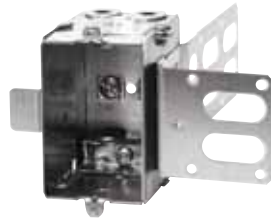

Device Boxes

Armoured and Nonmetallic Sheathed Cable Clamps

CI3102-LSSAX
 "Wraparound" bracket for 1-5/8 in. steel studs. With integral support bracket.

BC1104-LA
 Flush ears.

BC1104-LHA
 Positioning tabs. Provision for external nailing. Two embossed mounting slots for internal screw installation.

CI1104-LMSA
 Mounting strap recessed 1/2 in.

BC1104-LSSAX

CI3004-LSSAX-1
 1 in. recessed brackets for 2-1/2 in. and 3-5/8 in. steel studs. Brackets positioned for 2 layers of 1/2 in. drywall.

Cat. No.	Volume (Cu. in.)	Features		Pryouts ends
		Ears	Bracket	
2 in. Deep — Gangable — 3 in. x 2 in.				
CI3102-LSSAX	12.0	-	"SSX"	4
2-1/2 in. Deep — Gangable — 3 in. x 2 in.				
BC1104-LA	12.5	flush	-	4
BC1104-LHA	12.5	-	P. Tabs	4
CI1104-LMSA	12.5	-	"MS"	4
BC1104-LSSAX	12.5	-	"SSX"	4
3 in. Deep — Gangable — 3 in. x 2 in.				
CI3004-LSSAX-1*	18.0	-	"SSX"	4

* Brackets positioned for 2 layers of 5/8 in. drywall

Steel Stud Boxes

Device Boxes

CI3104-KSSX

BC3104-KSS1X-1

BC3104-LSSAX

BC3104-LSSX

CI3104-LSS1X-1

CI3104-LSSA1X-1

CI1504-LSSAX

CI3004-LSSAX-1

CI3004-LSSX-1

CISSX-6

Cat. No.	Volume (Cu. in.)	Features	Knockouts			Pryouts
		Clamps	1/2 in. ends	1/2 in. bottom	3/4 in. ends	ends
Device Boxes — 2-1/2 in. Deep — Gangable — 3 in. x 2 in.						
CI3104-KSSX	16.0	-	2	2	2	-
BC3104-KSS1X-1	16.0	-	2	2	2	-
BC3104-LSSAX	16.0	loomex/BX	-	-	-	4
BC3104-LSSX	16.0	loomex/BX	-	-	-	4
CI3104-LSS1X-1	16.0	loomex/BX	-	-	-	4
CI3104-LSSA1X-1	16.0	loomex/BX	-	-	-	4
CI3104-SSX	16.0	loomex/BX	2	2	-	-
Device Boxes — 2-1/2 in. Deep — Non-Gangable — 3 in. x 2 in.						
CI1504-LSSAX	15.0	loomex/BX	-	-	-	4
Device Boxes — 3 in. Deep — Gangable — 3 in. x 2 in.						
CI3004-LSSAX-1	18.0	loomex/BX	-	-	-	4
CI3004-LSSX	18.0	loomex/BX	-	-	-	4
CI3004-LSSX-1	18.0	loomex/BX	-	-	-	4