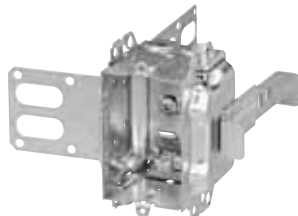

Device Boxes

Armoured and Nonmetallic Sheathed Cable Clamps

CI3102-LSSAX
 "Wraparound" bracket for 1-5/8 in. steel studs. With integral support bracket.

BC1104-LA
 Flush ears.

BC1104-LHA
 Positioning tabs. Provision for external nailing. Two embossed mounting slots for internal screw installation.

CI1104-LMSA
 Mounting strap recessed 1/2 in.

BC1104-LSSAX

CI3004-LSSAX-1
 1 in. recessed brackets for 2-1/2 in. and 3-5/8 in. steel studs. Brackets positioned for 2 layers of 1/2 in. drywall.

Cat. No.	Volume (Cu. in.)	Features		Pryouts ends
		Ears	Bracket	
2 in. Deep — Gangable — 3 in. x 2 in.				
CI3102-LSSAX	12.0	-	"SSX"	4
2-1/2 in. Deep — Gangable — 3 in. x 2 in.				
BC1104-LA	12.5	flush	-	4
BC1104-LHA	12.5	-	P. Tabs	4
CI1104-LMSA	12.5	-	"MS"	4
BC1104-LSSAX	12.5	-	"SSX"	4
3 in. Deep — Gangable — 3 in. x 2 in.				
CI3004-LSSAX-1*	18.0	-	"SSX"	4

* Brackets positioned for 2 layers of 5/8 in. drywall

Steel Stud Boxes

Device Boxes

CI3104-KSSX

BC3104-KSS1X-1

BC3104-LSSAX

BC3104-LSSX

CI3104-LSS1X-1

CI3104-LSSA1X-1

CI1504-LSSAX

CI3004-LSSAX-1

CI3004-LSSX-1

CISSX-6

Cat. No.	Volume (Cu. in.)	Features	Knockouts			Pryouts
		Clamps	1/2 in. ends	1/2 in. bottom	3/4 in. ends	ends
Device Boxes — 2-1/2 in. Deep — Gangable — 3 in. x 2 in.						
CI3104-KSSX	16.0	-	2	2	2	-
BC3104-KSS1X-1	16.0	-	2	2	2	-
BC3104-LSSAX	16.0	loomex/BX	-	-	-	4
BC3104-LSSX	16.0	loomex/BX	-	-	-	4
CI3104-LSS1X-1	16.0	loomex/BX	-	-	-	4
CI3104-LSSA1X-1	16.0	loomex/BX	-	-	-	4
CI3104-SSX	16.0	loomex/BX	2	2	-	-
Device Boxes — 2-1/2 in. Deep — Non-Gangable — 3 in. x 2 in.						
CI1504-LSSAX	15.0	loomex/BX	-	-	-	4
Device Boxes — 3 in. Deep — Gangable — 3 in. x 2 in.						
CI3004-LSSAX-1	18.0	loomex/BX	-	-	-	4
CI3004-LSSX	18.0	loomex/BX	-	-	-	4
CI3004-LSSX-1	18.0	loomex/BX	-	-	-	4