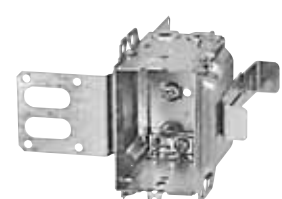

Device Boxes

Armoured and Nonmetallic Sheathed Cable Clamps

CI3102-LSSAX
 "Wraparound" bracket for 1-5/8 in. steel studs. With integral support bracket.

BC1104-LA
 Flush ears.

BC1104-LHA
 Positioning tabs. Provision for external nailing. Two embossed mounting slots for internal screw installation.

CI1104-LMSA
 Mounting strap recessed 1/2 in.

BC1104-LSSAX

CI3004-LSSAX-1
 1 in. recessed brackets for 2-1/2 in. and 3-5/8 in. steel studs. Brackets positioned for 2 layers of 1/2 in. drywall.

Cat. No.	Volume (Cu. in.)	Features		Pryouts ends
		Ears	Bracket	
2 in. Deep — Gangable — 3 in. x 2 in.				
CI3102-LSSAX	12.0	-	"SSX"	4
2-1/2 in. Deep — Gangable — 3 in. x 2 in.				
BC1104-LA	12.5	flush	-	4
BC1104-LHA	12.5	-	P. Tabs	4
CI1104-LMSA	12.5	-	"MS"	4
BC1104-LSSAX	12.5	-	"SSX"	4
3 in. Deep — Gangable — 3 in. x 2 in.				
CI3004-LSSAX-1*	18.0	-	"SSX"	4

* Brackets positioned for 2 layers of 5/8 in. drywall

Steel Stud Boxes

Device Boxes

CI3104-KSSX

BC3104-KSS1X-1

BC3104-LSSAX

BC3104-LSSX

CI3104-LSS1X-1

CI3104-LSSA1X-1

CI1504-LSSAX

CI3004-LSSAX-1

CI3004-LSSX-1

CISSX-6

Cat. No.	Volume (Cu. in.)	Features	Knockouts			Pryouts
		Clamps	1/2 in. ends	1/2 in. bottom	3/4 in. ends	ends
Device Boxes — 2-1/2 in. Deep — Gangable — 3 in. x 2 in.						
CI3104-KSSX	16.0	-	2	2	2	-
BC3104-KSS1X-1	16.0	-	2	2	2	-
BC3104-LSSAX	16.0	loomex/BX	-	-	-	4
BC3104-LSSX	16.0	loomex/BX	-	-	-	4
CI3104-LSS1X-1	16.0	loomex/BX	-	-	-	4
CI3104-LSSA1X-1	16.0	loomex/BX	-	-	-	4
CI3104-SSX	16.0	loomex/BX	2	2	-	-
Device Boxes — 2-1/2 in. Deep — Non-Gangable — 3 in. x 2 in.						
CI1504-LSSAX	15.0	loomex/BX	-	-	-	4
Device Boxes — 3 in. Deep — Gangable — 3 in. x 2 in.						
CI3004-LSSAX-1	18.0	loomex/BX	-	-	-	4
CI3004-LSSX	18.0	loomex/BX	-	-	-	4
CI3004-LSSX-1	18.0	loomex/BX	-	-	-	4