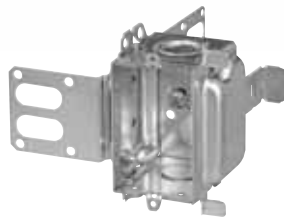

Device Boxes

Armoured and Nonmetallic Sheathed Cable Clamps

CI3102-LSSAX
 "Wraparound" bracket for 1-5/8 in. steel studs. With integral support bracket.

BC1104-LA
 Flush ears.

BC1104-LHA
 Positioning tabs. Provision for external nailing. Two embossed mounting slots for internal screw installation.

CI1104-LMSA
 Mounting strap recessed 1/2 in.

BC1104-LSSAX

CI3004-LSSAX-1
 1 in. recessed brackets for 2-1/2 in. and 3-5/8 in. steel studs. Brackets positioned for 2 layers of 1/2 in. drywall.

Cat. No.	Volume (Cu. in.)	Features		Pryouts ends
		Ears	Bracket	
2 in. Deep — Gangable — 3 in. x 2 in.				
CI3102-LSSAX	12.0	-	"SSX"	4
2-1/2 in. Deep — Gangable — 3 in. x 2 in.				
BC1104-LA	12.5	flush	-	4
BC1104-LHA	12.5	-	P. Tabs	4
CI1104-LMSA	12.5	-	"MS"	4
BC1104-LSSAX	12.5	-	"SSX"	4
3 in. Deep — Gangable — 3 in. x 2 in.				
CI3004-LSSAX-1*	18.0	-	"SSX"	4

* Brackets positioned for 2 layers of 5/8 in. drywall

Steel Stud Boxes

Device Boxes

CI3104-KSSX

BC3104-KSS1X-1

BC3104-LSSAX

BC3104-LSSX

CI3104-LSS1X-1

CI3104-LSSA1X-1

CI1504-LSSAX

CI3004-LSSAX-1

CI3004-LSSX-1

CISSX-6

Cat. No.	Volume (Cu. in.)	Features	Knockouts			Pryouts
		Clamps	1/2 in. ends	1/2 in. bottom	3/4 in. ends	ends
Device Boxes — 2-1/2 in. Deep — Gangable — 3 in. x 2 in.						
CI3104-KSSX	16.0	-	2	2	2	-
BC3104-KSS1X-1	16.0	-	2	2	2	-
BC3104-LSSAX	16.0	loomex/BX	-	-	-	4
BC3104-LSSX	16.0	loomex/BX	-	-	-	4
CI3104-LSS1X-1	16.0	loomex/BX	-	-	-	4
CI3104-LSSA1X-1	16.0	loomex/BX	-	-	-	4
CI3104-SSX	16.0	loomex/BX	2	2	-	-
Device Boxes — 2-1/2 in. Deep — Non-Gangable — 3 in. x 2 in.						
CI1504-LSSAX	15.0	loomex/BX	-	-	-	4
Device Boxes — 3 in. Deep — Gangable — 3 in. x 2 in.						
CI3004-LSSAX-1	18.0	loomex/BX	-	-	-	4
CI3004-LSSX	18.0	loomex/BX	-	-	-	4
CI3004-LSSX-1	18.0	loomex/BX	-	-	-	4