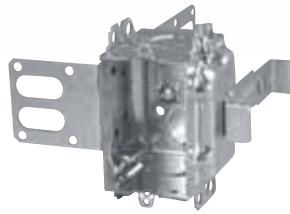

Device Boxes

Armoured and Nonmetallic Sheathed Cable Clamps

CI3102-LSSAX
 "Wraparound" bracket for 1-5/8 in. steel studs. With integral support bracket.

BC1104-LA
 Flush ears.

BC1104-LHA
 Positioning tabs. Provision for external nailing. Two embossed mounting slots for internal screw installation.

CI1104-LMSA
 Mounting strap recessed 1/2 in.

BC1104-LSSAX

CI3004-LSSAX-1
 1 in. recessed brackets for 2-1/2 in. and 3-5/8 in. steel studs. Brackets positioned for 2 layers of 1/2 in. drywall.

Cat. No.	Volume (Cu. in.)	Features		Pryouts ends
		Ears	Bracket	
2 in. Deep — Gangable — 3 in. x 2 in.				
CI3102-LSSAX	12.0	-	"SSX"	4
2-1/2 in. Deep — Gangable — 3 in. x 2 in.				
BC1104-LA	12.5	flush	-	4
BC1104-LHA	12.5	-	P. Tabs	4
CI1104-LMSA	12.5	-	"MS"	4
BC1104-LSSAX	12.5	-	"SSX"	4
3 in. Deep — Gangable — 3 in. x 2 in.				
CI3004-LSSAX-1*	18.0	-	"SSX"	4

* Brackets positioned for 2 layers of 5/8 in. drywall

Steel Stud Boxes

Device Boxes

CI3104-KSSX

BC3104-KSS1X-1

BC3104-LSSAX

BC3104-LSSX

CI3104-LSS1X-1

CI3104-LSSA1X-1

CI1504-LSSAX

CI3004-LSSAX-1

CI3004-LSSX-1

CISSX-6

Cat. No.	Volume (Cu. in.)	Features	Knockouts			Pryouts
		Clamps	1/2 in. ends	1/2 in. bottom	3/4 in. ends	ends
Device Boxes — 2-1/2 in. Deep — Gangable — 3 in. x 2 in.						
CI3104-KSSX	16.0	-	2	2	2	-
BC3104-KSS1X-1	16.0	-	2	2	2	-
BC3104-LSSAX	16.0	loomex/BX	-	-	-	4
BC3104-LSSX	16.0	loomex/BX	-	-	-	4
CI3104-LSS1X-1	16.0	loomex/BX	-	-	-	4
CI3104-LSSA1X-1	16.0	loomex/BX	-	-	-	4
CI3104-SSX	16.0	loomex/BX	2	2	-	-
Device Boxes — 2-1/2 in. Deep — Non-Gangable — 3 in. x 2 in.						
CI1504-LSSAX	15.0	loomex/BX	-	-	-	4
Device Boxes — 3 in. Deep — Gangable — 3 in. x 2 in.						
CI3004-LSSAX-1	18.0	loomex/BX	-	-	-	4
CI3004-LSSX	18.0	loomex/BX	-	-	-	4
CI3004-LSSX-1	18.0	loomex/BX	-	-	-	4