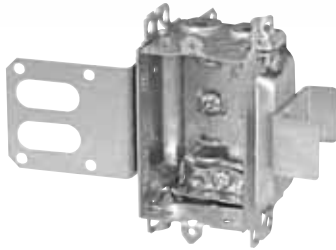

Device Boxes

Armoured and Nonmetallic Sheathed Cable Clamps

CI3102-LSSAX
 "Wraparound" bracket for 1-5/8 in. steel studs. With integral support bracket.

BC1104-LA
 Flush ears.

BC1104-LHA
 Positioning tabs. Provision for external nailing. Two embossed mounting slots for internal screw installation.

CI1104-LMSA
 Mounting strap recessed 1/2 in.

BC1104-LSSAX

CI3004-LSSAX-1
 1 in. recessed brackets for 2-1/2 in. and 3-5/8 in. steel studs. Brackets positioned for 2 layers of 1/2 in. drywall.

Cat. No.	Volume (Cu. in.)	Features		Pryouts ends
		Ears	Bracket	
2 in. Deep — Gangable — 3 in. x 2 in.				
CI3102-LSSAX	12.0	-	"SSX"	4
2-1/2 in. Deep — Gangable — 3 in. x 2 in.				
BC1104-LA	12.5	flush	-	4
BC1104-LHA	12.5	-	P. Tabs	4
CI1104-LMSA	12.5	-	"MS"	4
BC1104-LSSAX	12.5	-	"SSX"	4
3 in. Deep — Gangable — 3 in. x 2 in.				
CI3004-LSSAX-1*	18.0	-	"SSX"	4

* Brackets positioned for 2 layers of 5/8 in. drywall

Steel Stud Boxes

Device Boxes

CI3104-KSSX

BC3104-KSS1X-1

BC3104-LSSAX

BC3104-LSSX

CI3104-LSS1X-1

CI3104-LSSA1X-1

CI1504-LSSAX

CI3004-LSSAX-1

CI3004-LSSX-1

CISSX-6

Cat. No.	Volume (Cu. in.)	Features	Knockouts			Pryouts
		Clamps	1/2 in. ends	1/2 in. bottom	3/4 in. ends	ends
Device Boxes — 2-1/2 in. Deep — Gangable — 3 in. x 2 in.						
CI3104-KSSX	16.0	-	2	2	2	-
BC3104-KSS1X-1	16.0	-	2	2	2	-
BC3104-LSSAX	16.0	loomex/BX	-	-	-	4
BC3104-LSSX	16.0	loomex/BX	-	-	-	4
CI3104-LSS1X-1	16.0	loomex/BX	-	-	-	4
CI3104-LSSA1X-1	16.0	loomex/BX	-	-	-	4
CI3104-SSX	16.0	loomex/BX	2	2	-	-
Device Boxes — 2-1/2 in. Deep — Non-Gangable — 3 in. x 2 in.						
CI1504-LSSAX	15.0	loomex/BX	-	-	-	4
Device Boxes — 3 in. Deep — Gangable — 3 in. x 2 in.						
CI3004-LSSAX-1	18.0	loomex/BX	-	-	-	4
CI3004-LSSX	18.0	loomex/BX	-	-	-	4
CI3004-LSSX-1	18.0	loomex/BX	-	-	-	4