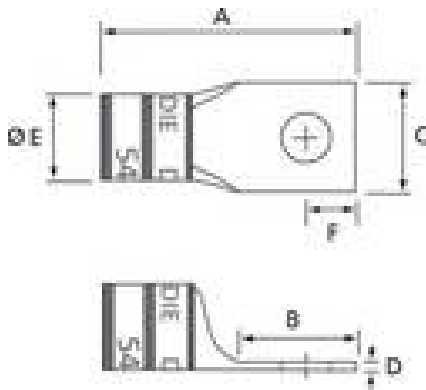

## Long Barrel Copper Lug T&B Catalog Number:

58926BEBS  
78621087579  
Active

**UPC Number:**  
**Status:**  
**Description:**

Copper One-Hole Lug - Straight Long Belled End Barrel - max 35KV, 900 kcmil Wire, 5/8" Bolt Size, Tin Plated Blind End, Yellow 115

### General

Material	Copper
Finish	Tin Plated
Wire Size	900 kcmil
Number of Studs	1
Stud Size	5/8
Tongue Angle	Straight
Barrel Length	Long
Barrel Shape	Belled End
Tongue Width	Standard
Peep Hole	N
Marking	Standard
Hole Shape	Round
Die Color	Yellow
Die Code	115

### Notes

Dimensions given for reference only. Dimensions may vary up to +/- .030.