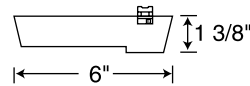

T537, T537U