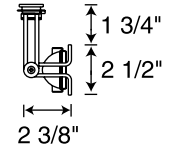

T537 or T538 transformer required. Must order separately.
See Low Voltage Transformers section for detailed information.

Dimensions

Accessories

For Fixture:	T430
Color Filters	T551-6
Dichroic Filters	T5501-18
Diffusion Lens	T5520
Uniformity Lens	T5521
UV Filter	T5522
Prismatic Spread Lens	T557
Linear Spread Lens	T559
Hexcell Louver	T5559BL
Black Barn Doors	T74BL