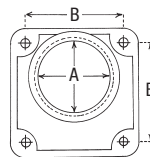

Accessories

BS087 / BS089 / BS090

CM-BS100

LS500

MH200

MH10X

BS052

Blank Meter Cover Plates

Cat. No.	Description
BS087	Grey ABS
BS089	Plastic "throw-away" cover
BS090	Clear unbreakable polycarbonate

Jumper Bar

Cat. No.	Description
CM-BS100	200 A Max.

Meter Jaw Safety Shroud

Cat. No.	Description
LS500	Red polycarbonate, 100/200 A

Mast Coupler

Cat. No.	Description
MH200	Fits all sockets with regular 2-1/2 in. hub opening

Masts Coupler

Cat. No.	PVC Cat. No.	A Hub Size (in.)	B
MH10X	—	1	For 2-1/2 in. regular hub opening (add hub adapter plate BS052 if used with units having 4 in. hub openings)
MH12X	PH12	1-1/4	
MH15	PH15	1-1/2	
MH20	PH20	2	
MH25	PH25	2-1/2	For 4 in. hub opening
MH30	—	3	
MH35	—	3-1/2	
MH40	—	4	

Supplied with 4 Robertson head screws.

Hub Adapter Plate

Cat. No.	Description
BS052	Permits use of regular size hubs on larger hub openings