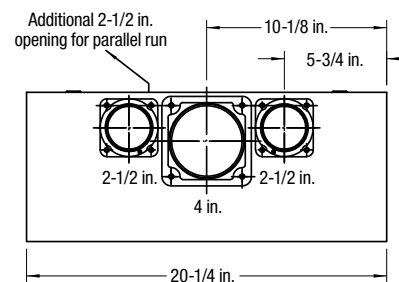

(JS4B)

(JS4A)

New

KIT-400MH
(see page D58)

JS4 Series

400 A 120/240 V; Single Phase Service

Product Specifications

- Load side terminations: tunnel type connectors, dual rated for 1 x 500 kcmil or 2 x 250 kcmil
- Fully wired secondary circuits
- Line side terminations: double 1/2 in. studs to accommodate compression lugs (supplied by utility) for underground service (1 x 500 kcmil or 2 x 250 kcmil)
- Permanent red nameplate affixed to front cover warns that removal of meter does not isolate the load terminals; also notice of automatic circuit closing device on JS4A and warning to short circuit current transformer secondary before removal of meter on JS4B
- Meter socket configuration for 5 jaw meters (can be readily converted to suit meter forms requiring 4 blades)
- 400/5 A three-wire current transformer provides low current for service metering proportional to higher current draw. Consumer and Corporate Affairs Canada approved for revenue metering (200/5 and 300/5 A also available)
- Gutter wiring space provided on left side
- Twin covers allow access to either compartment (single cover available on request)
- Hub opening closure plate for underground service. All units can be converted to overhead service with addition of conduit hub and JS250 or JS500 tunnel type connector kit
- Hinged bridges and readily removable crossbar with keyholes permit easy wiring without obstructions
- Heavy gauge galvanized steel. Oven-cured grey enamel finish.
- For aluminum JS4's see page D41 for product specs and dimensions
- Three 1-1/4 in., 1-1/2 in., 2 in., 2-1/2 in., 3 in., 3-1/2 in., 4 in. Bottom Knockouts
- Weatherproof Type 3R enclosure

Supplied with 4 Robertson head screws.

Hub Adapter Plate

Cat. No.	Description
BS052	Permits use of regular size hubs on larger hub openings