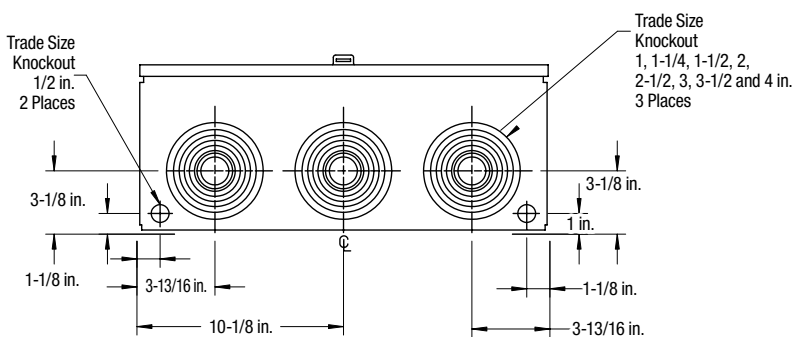

(JS4B)

(JS4A)

New

KIT-400MH
(see page D58)

JS4 Series

400 A 120/240 V; Single Phase Service

Product Specifications

- Load side terminations: tunnel type connectors, dual rated for 1 x 500 kcmil or 2 x 250 kcmil
- Fully wired secondary circuits
- Line side terminations: double 1/2 in. studs to accommodate compression lugs (supplied by utility) for underground service (1 x 500 kcmil or 2 x 250 kcmil)
- Permanent red nameplate affixed to front cover warns that removal of meter does not isolate the load terminals; also notice of automatic circuit closing device on JS4A and warning to short circuit current transformer secondary before removal of meter on JS4B
- Meter socket configuration for 5 jaw meters (can be readily converted to suit meter forms requiring 4 blades)
- 400/5 A three-wire current transformer provides low current for service metering proportional to higher current draw. Consumer and Corporate Affairs Canada approved for revenue metering (200/5 and 300/5 A also available)
- Gutter wiring space provided on left side
- Twin covers allow access to either compartment (single cover available on request)
- Hub opening closure plate for underground service. All units can be converted to overhead service with addition of conduit hub and JS250 or JS500 tunnel type connector kit
- Hinged bridges and readily removable crossbar with keyholes permit easy wiring without obstructions
- Heavy gauge galvanized steel. Oven-cured grey enamel finish.
- For aluminum JS4's see page D41 for product specs and dimensions
- Three 1-1/4 in., 1-1/2 in., 2 in., 2-1/2 in., 3 in., 3-1/2 in., 4 in. Bottom Knockouts
- Weatherproof Type 3R enclosure

Supplied with 4 Robertson head screws.

Hub Adapter Plate

Cat. No.	Description
BS052	Permits use of regular size hubs on larger hub openings