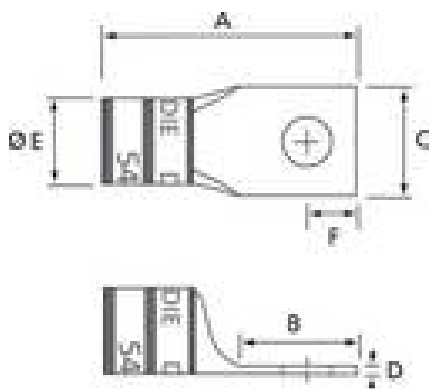

Color-Keyed®

Long Barrel Copper Lug T&B Catalog Number:

UPC Number:
Status:
Description:

54922BEBS
78621087442
Active

Copper One-Hole Lug - Straight Long Belled End Barrel - max 35KV, 750 kcmil Wire, 1/2" Bolt Size, Tin Plated Blind End, Black 106

General

Material	Copper
Finish	Tin Plated
Wire Size	750 kcmil
Number of Studs	1
Stud Size	1/2
Tongue Angle	Straight
Barrel Length	Long
Barrel Shape	Belled End
Tongue Width	Standard
Peep Hole	N
Marking	Standard
Hole Shape	Round
Die Color	Black
Die Code	106

Specifications

Voltage Rating	600V to 35KV
----------------	--------------

Tooling

Connector & Tooling Chart	Available on Website
---------------------------	----------------------

Packaging

T&B Order Multiple	2
T&B Inner Pack	2
Package in Units	10
T&B Sold in UOM	Each
T&B Weight Per UOM	90.3 lbs. per 100