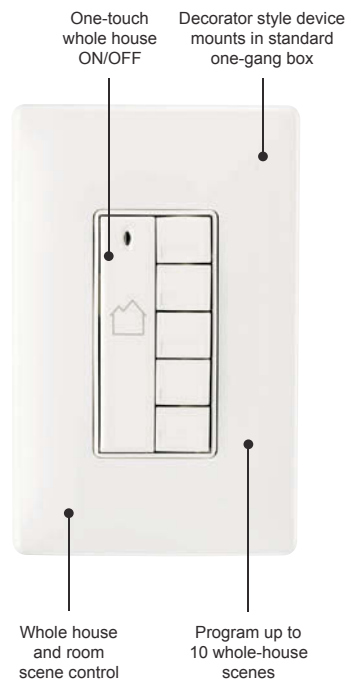

# RF Lighting Control System

The RF Lighting Control System allows homeowners to control lights, ceiling fans and small appliances from anywhere in the home. The system can handle up to 127 rooms and 1,023 devices – making it the perfect lighting control system for any size home.

## System Features and Benefits

- Whole house and room scene control
- Frequency-agile Radio Frequency (RF) wireless communications technology
- Increase control with RS232 and IR to RF interfaces
- Plug-in modules allow control of small appliances and table or floor lamps

## DIMMER SWITCHES

PRODUCT	PART #	DESCRIPTION	RATING
<b>In-Wall Universal Dimmer</b> 	<b>NEW!</b> LC2101-BK LC2101-IV LC2101-LA LC2101-WH	The In-Wall Universal Dimmer operates most dimmable lighting types, providing the ultimate in system flexibility.	600 W
<b>In-Wall Incandescent Dimmer</b> 	<b>NEW!</b> LC2102-BK LC2102-IV LC2102-LA LC2102-WH	Easily dim traditional incandescent bulbs with the In-Wall Incandescent Dimmer.	600 W
<b>In-Wall Multi-Location 3-Way Controller</b> 	<b>NEW!</b> LC2200-BK LC2200-IV LC2200-LA LC2200-WH	Provides convenient control from multiple access points when used in conjunction with any wireless switch or dimmer.	N/A
<b>In-Wall 2000 W Box Dimmer</b> 	<b>NEW!</b> LC2100	The box dimmer operates as a remove mounted dimmer for operating large lighting loads, and works in conjunction with multi-location controllers to provide true multi-way lighting.	2000 W

## SWITCHES

PRODUCT	PART #	DESCRIPTION	RATING
<b>In-Wall Switch</b> 	<b>NEW!</b> LC2201-BK LC2201-IV LC2201-LA LC2201-WH	Perfect for controlling lights that don't need dimming, the In-Wall Switch can be included in scene programming for use with Room and Whole-House Scene Controllers.	800 W