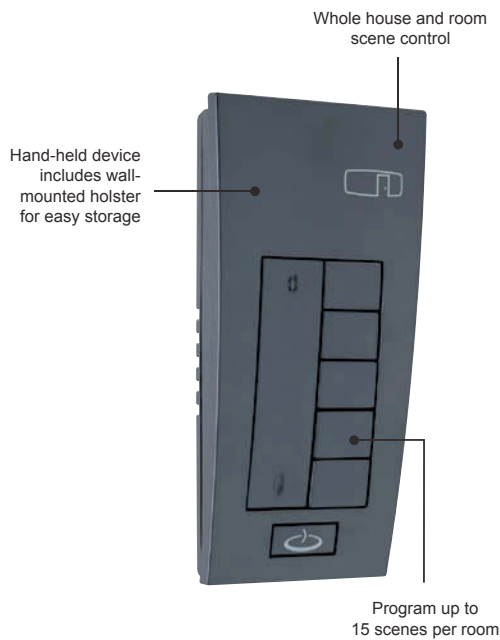

# RF Lighting Control System

The RF Lighting Control System allows homeowners to control lights, ceiling fans and small appliances from anywhere in the home. The system can handle up to 127 rooms and 1,023 devices – making it the perfect lighting control system for any size home.

## System Features and Benefits

- Whole house and room scene control
- Frequency-agile Radio Frequency (RF) wireless communications technology
- Increase control with RS232 and IR to RF interfaces
- Plug-in modules allow control of small appliances and table or floor lamps

## DIMMER SWITCHES

PRODUCT	PART #	DESCRIPTION	RATING
<b>In-Wall Universal Dimmer</b> 	<b>NEW!</b> LC2101-BK LC2101-IV LC2101-LA LC2101-WH	The In-Wall Universal Dimmer operates most dimmable lighting types, providing the ultimate in system flexibility.	600 W
<b>In-Wall Incandescent Dimmer</b> 	<b>NEW!</b> LC2102-BK LC2102-IV LC2102-LA LC2102-WH	Easily dim traditional incandescent bulbs with the In-Wall Incandescent Dimmer.	600 W
<b>In-Wall Multi-Location 3-Way Controller</b> 	<b>NEW!</b> LC2200-BK LC2200-IV LC2200-LA LC2200-WH	Provides convenient control from multiple access points when used in conjunction with any wireless switch or dimmer.	N/A
<b>In-Wall 2000 W Box Dimmer</b> 	<b>NEW!</b> LC2100	The box dimmer operates as a remove mounted dimmer for operating large lighting loads, and works in conjunction with multi-location controllers to provide true multi-way lighting.	2000 W

## SWITCHES

PRODUCT	PART #	DESCRIPTION	RATING
<b>In-Wall Switch</b> 	<b>NEW!</b> LC2201-BK LC2201-IV LC2201-LA LC2201-WH	Perfect for controlling lights that don't need dimming, the In-Wall Switch can be included in scene programming for use with Room and Whole-House Scene Controllers.	800 W