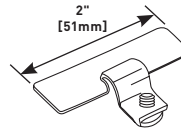

5709 Ground Clamp

Provides additional grounding for 500 or 700 Series Raceway or to ground remotely located devices. Insert clamp into raceway before installing. Attach ground wire to screw as required by National Electrical Code.