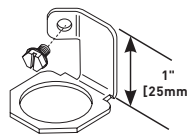

5709GC Grounding Connector

Provides grounding means for 1/2" trade size conduit using lock nut.