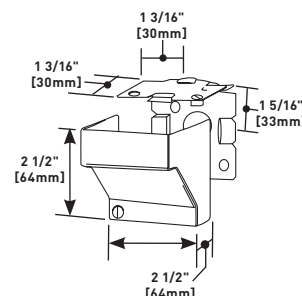

V5719, 5719WH Corner Box

For feeding raceway from ceiling or floor. Allows for ample splice room. Base has 1/2" trade size KO.

5701 Coupling

Joins and supports lengths of 500 or 700 Series Raceway. One coupling included with each length of raceway.

V5703, 5703WH Supporting Clip

Supports lengths of 500 and 700 Series Raceway.