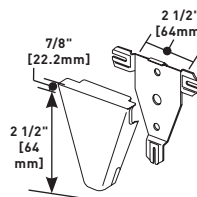

V5715, 5715WH Tee

Connects branches of 700 Series Raceway at right angles. When used with 700 Series Raceway, break out crescent twistout in cover.

V5700F Flexible Section

For installing raceway around offsets, side bends, twisted turns, and curved surfaces. Wire fill capacity is the same as 500 & 700 Series Raceways. Consult factory for custom lengths. Maximum painted length 3' [915mm].