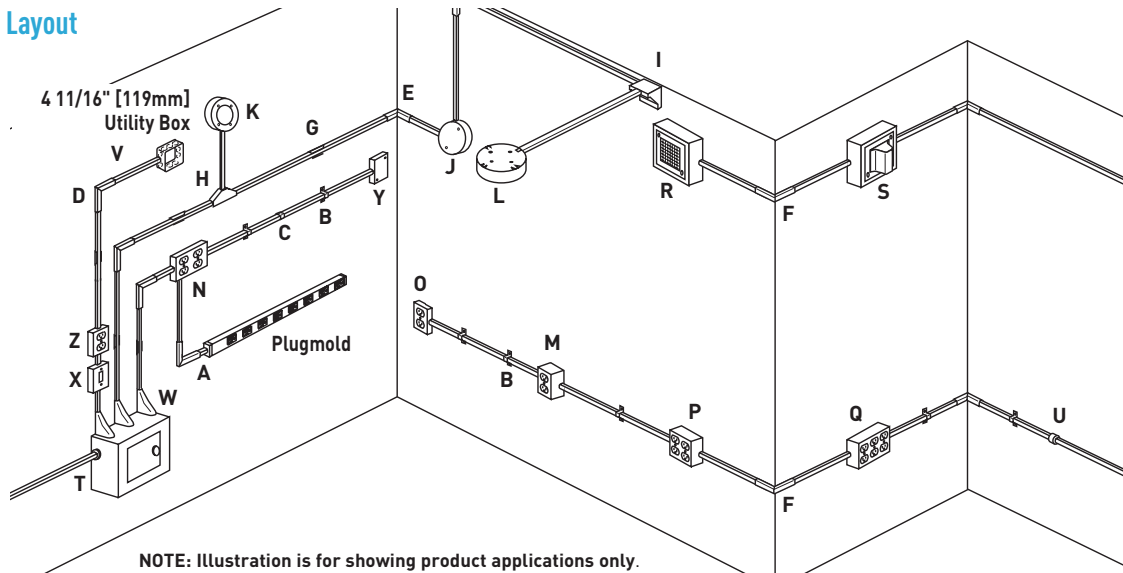

# 500<sup>®</sup> & 700<sup>®</sup> SERIES RACEWAY

One-piece, single-channel raceway. Easy-to-install and ideal for basic power or communication/low voltage installations. Provides low profile appearance that blends with any decor.

## System Layout

## KEY

- |                           |                                       |   |                                      |
|---------------------------|---------------------------------------|---|--------------------------------------|
| A. 2089E Reducing Fitting | I. 5719 Corner Box                    | P. 5748-2 Two-Gang Device Box             | V. 5785 Combination Connector        |
| B. 504 Mounting Strap     | J. 5734A Utility Box                  | Q. 5748-3 Three-Gang Device Box           | W. V5786 Adjustable Offset Connector |
| C. 506 Cover Clip         | K. 5738 Fixture Box Solid Base        | R. 5752 Alarm Device Box                  | X. 57240 Single Pole Switch and Box  |
| D. 511 Flat Elbow         | L. V5739 Fixture Box Solid Base       | S. 5753 Extra Deep Alarm Device Box       | Y. 57242 Utility Box                 |
| E. 517 Internal Elbow     | M. 5744 Extra Deep Device Box         | T. 5781 Box Connector                     | Z. 57243G Duplex Receptacle and Box  |
| F. 518 External Elbow     | N. 5747-2 Two-Gang Shallow Device Box | U. 5782 1/2" Trade Size Conduit Connector |                                      |
| G. 5703 Supporting Clip   | O. 5748S Shallow Device Box           |   |                                      |
| H. 5715 Tee               |                                       |   |                                      |