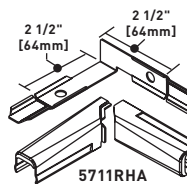

5711LHA, 5711RHA Internal Twist Elbows

90° twist with a 90° turn. For double turn at right angles from one surface to another. For transitions from a sidewall to ceiling or edge of door or window trim. Twistout in cover adapts for use with 700 Series Raceway. Available in ivory (5711LHA, 5711RHA) and white (5711LHAWH, 5711RHAWH).