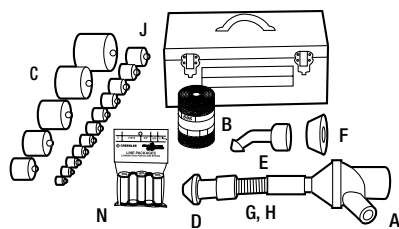

## Parts List for Models 591 and 592

592 Mighty Mouser<sup>®</sup> Blow Gun Kit

591 Portable Blower Power Fishing System

KEY	CAT. NO.	UPC NO.	DESCRIPTION	592	591
A	691	32095	Mighty Mouser <sup>®</sup> Blow Gun	1	1
B	595	32433	Fish Line – 85 lbs. (378N) pulling strength; 2,150' (655 m) long	1	1
C	*		Piston set for 1/2"-4" conduit (EMT & Rigid)		
D	25644	25644	Adapter Cone 1-1/4"-2-1/2" Conduit	1	1
E	25646	25646	Adapter Cone 1/2"-1" Conduit	1	1
F	25645	25645	Adapter Cone 3"-4" Conduit		1
G	32104	32104	Flexible Hose 1-1/2" dia. x 1' (38.1 mm x 305 mm)	1	1
H	33451	33451	Hose Clamp	1	1
J	32662	32662	Storage Box	1	1
K	23360	23360	Adapter Nozzle for Tape and Line		1
L	590	32422	Portable Blower		1
M	32431	32431	Flexible Hose 1-1/2" x 4' (38.1 mm x 1.2 m)		1
N	37917-10	06274	1/2" Conduit x 150' (46 m) Line Pkg.	10	10
N	37918-5	06275	3/4" Conduit x 200' (61 m) Line Pkg.	5	5
N	37920-5	06277	3/4" Conduit x 450' (137 m) Line Pkg.	5	5
N	37921-5	06278	1" Conduit x 200' (61 m) Line Pkg.	5	5
N	37923-5	06280	1" Conduit x 450' (137 m) Line Pkg.	5	5

## Conduit Pistons

- Use with blower or vacuum power fishing system to pioneer the line through the conduit run.
- Flexible foam body for an air-tight seal.
- Color-coded end disk with embossed size markings for fast, easy selection.
- Strong steel center rod with loops on both ends.
- Pistons available for all types and sizes of conduit 1/2" through 6".

### PISTON SETS

CAT. NO.	UPC NO.	CONDUIT SIZES AND TYPE
S2613	26777	1/2", 3/4", 1", 1-1/4", 1-1/2" and 2" EMT, IMC and Rigid
34317	34317	2-1/2", 3", 3-1/2" and 4" EMT

Fishing

INTERNATIONAL

Tel: +1.815.397.7070  
Fax: +1.815.397.9247