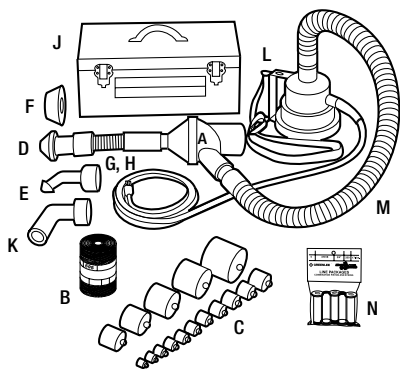

## Parts List for Models 591 and 592

592 Mighty Mouser<sup>®</sup> Blow Gun Kit

591 Portable Blower Power Fishing System

KEY	CAT. NO.	UPC NO.	DESCRIPTION	592	591
A	691	32095	Mighty Mouser <sup>®</sup> Blow Gun	1	1
B	595	32433	Fish Line – 85 lbs. (378N) pulling strength; 2,150' (655 m) long	1	1
C	*		Piston set for 1/2"-4" conduit (EMT & Rigid)		
D	25644	25644	Adapter Cone 1-1/4"-2-1/2" Conduit	1	1
E	25646	25646	Adapter Cone 1/2"-1" Conduit	1	1
F	25645	25645	Adapter Cone 3"-4" Conduit		1
G	32104	32104	Flexible Hose 1-1/2" dia. x 1' (38.1 mm x 305 mm)	1	1
H	33451	33451	Hose Clamp	1	1
J	32662	32662	Storage Box	1	1
K	23360	23360	Adapter Nozzle for Tape and Line		1
L	590	32422	Portable Blower		1
M	32431	32431	Flexible Hose 1-1/2" x 4' (38.1 mm x 1.2 m)		1
N	37917-10	06274	1/2" Conduit x 150' (46 m) Line Pkg.	10	10
N	37918-5	06275	3/4" Conduit x 200' (61 m) Line Pkg.	5	5
N	37920-5	06277	3/4" Conduit x 450' (137 m) Line Pkg.	5	5
N	37921-5	06278	1" Conduit x 200' (61 m) Line Pkg.	5	5
N	37923-5	06280	1" Conduit x 450' (137 m) Line Pkg.	5	5

## Conduit Pistons

- Use with blower or vacuum power fishing system to pioneer the line through the conduit run.
- Flexible foam body for an air-tight seal.
- Color-coded end disk with embossed size markings for fast, easy selection.
- Strong steel center rod with loops on both ends.
- Pistons available for all types and sizes of conduit 1/2" through 6".

### PISTON SETS

CAT. NO.	UPC NO.	CONDUIT SIZES AND TYPE
S2613	26777	1/2", 3/4", 1", 1-1/4", 1-1/2" and 2" EMT, IMC and Rigid
34317	34317	2-1/2", 3", 3-1/2" and 4" EMT

Fishing

INTERNATIONAL

Tel: +1.815.397.7070  
Fax: +1.815.397.9247