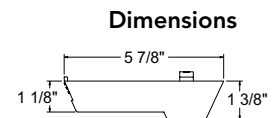

Halogen Low Voltage Transformers

Catalog #	Finish	Description
T537WH	White	• Low profile designer 12V, 75VA electronic transformer with On/Off switch • Attaches to all Trac-Master® or Trac-Lites™ trac • Compatible with 12V halogen fixtures consuming up to 75W
T537BL	Black	
T537SL	Silver	

Catalog #	Finish	Description
T538WH	White	• Classic 12V, 75VA electronic transformer with On/Off switch • Attaches to all Trac-Master or Trac-Lites trac • Compatible with 12V halogen fixtures consuming up to 75W
T538BL	Black	
T538SL	Silver	

LED-Compatible Low Voltage Transformers

Catalog #	Finish	Description
T537UWH	White	• Low profile designer 12V, 50VA electronic transformer with On/Off switch • Attaches to all Trac-Master or Trac-Lites trac • Compatible with 12V LED or halogen fixtures consuming up to 50W
T537UBL	Black	
T537USL	Silver	

Halogen Quick Jack Low Voltage Transformers

Catalog #	Finish	Description
T537QJWH	White	• Low profile designer 12V, 75VA Quick Jack electronic transformer with On/Off switch • Attaches to all Trac-Master or Trac-Lites trac • Compatible with 12V halogen Quick Jack fixtures consuming up to 75W
T537QJBL	Black	
T537QJSL	Silver	

LED-Compatible Quick Jack Low Voltage Transformers

Catalog #	Finish	Description
T537QJU-WH	White	• Low profile designer 12V, 50VA Quick Jack electronic transformer with On/Off switch • Attaches to all Trac-Master or Trac-Lites trac • Compatible with 12V LED or halogen Quick Jack fixtures consuming up to 50W
T537QJU-BL	Black	
T537QJU-SL	Silver