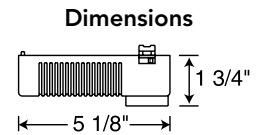

Halogen Low Voltage Transformers

Catalog #	Finish	Description
T537WH	White	• Low profile designer 12V, 75VA electronic transformer with On/Off switch • Attaches to all Trac-Master® or Trac-Lites™ trac • Compatible with 12V halogen fixtures consuming up to 75W
T537BL	Black	
T537SL	Silver	

Catalog #	Finish	Description
T538WH	White	• Classic 12V, 75VA electronic transformer with On/Off switch • Attaches to all Trac-Master or Trac-Lites trac • Compatible with 12V halogen fixtures consuming up to 75W
T538BL	Black	
T538SL	Silver	

LED-Compatible Low Voltage Transformers

Catalog #	Finish	Description
T537UWH	White	• Low profile designer 12V, 50VA electronic transformer with On/Off switch • Attaches to all Trac-Master or Trac-Lites trac • Compatible with 12V LED or halogen fixtures consuming up to 50W
T537UBL	Black	
T537USL	Silver	

Halogen Quick Jack Low Voltage Transformers

Catalog #	Finish	Description
T537QJWH	White	• Low profile designer 12V, 75VA Quick Jack electronic transformer with On/Off switch • Attaches to all Trac-Master or Trac-Lites trac • Compatible with 12V halogen Quick Jack fixtures consuming up to 75W
T537QJBL	Black	
T537QJSL	Silver	

LED-Compatible Quick Jack Low Voltage Transformers

Catalog #	Finish	Description
T537QJU-WH	White	• Low profile designer 12V, 50VA Quick Jack electronic transformer with On/Off switch • Attaches to all Trac-Master or Trac-Lites trac • Compatible with 12V LED or halogen Quick Jack fixtures consuming up to 50W
T537QJU-BL	Black	
T537QJU-SL	Silver