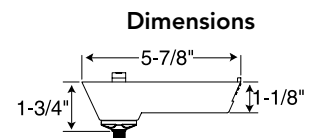

Catalog #	Finish	Description
T537QJWH	White	• Low profile designer 12V, 75VA Quick Jack electronic transformer with On/Off switch • Attaches to all Trac-Master or Trac-Lites trac • Compatible with 12V halogen Quick Jack fixtures consuming up to 75W
T537QJBL	Black	
T537QJSL	Silver