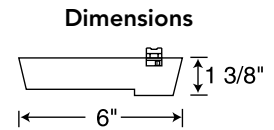

Halogen Low Voltage Transformers

Designer Transformer

| Catalog # | Finish | Description |
|-----------|--------|--|
| T537WH | White | <ul style="list-style-type: none"> • Low profile designer 12V, 75VA electronic transformer with On/Off switch • Attaches to all Trac-Master® or Trac-Lites™ trac • Compatible with 12V halogen fixtures consuming up to 75W |
| T537BL | Black | |
| T537SL | Silver | |