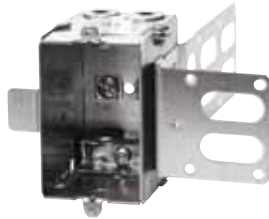

Device Boxes

Armoured and Nonmetallic Sheathed Cable Clamps

CI3102-LSSAX
 "Wraparound" bracket for 1-5/8 in. steel studs. With integral support bracket.

BC1104-LA
 Flush ears.

BC1104-LHA
 Positioning tabs. Provision for external nailing. Two embossed mounting slots for internal screw installation.

CI1104-LMSA
 Mounting strap recessed 1/2 in.

BC1104-LSSAX

CI3004-LSSAX-1
 1 in. recessed brackets for 2-1/2 in. and 3-5/8 in. steel studs. Brackets positioned for 2 layers of 1/2 in. drywall.

Cat. No.	Volume (Cu. in.)	Features		Pryouts ends
		Ears	Bracket	
2 in. Deep — Gangable — 3 in. x 2 in.				
CI3102-LSSAX	12.0	-	"SSX"	4
2-1/2 in. Deep — Gangable — 3 in. x 2 in.				
BC1104-LA	12.5	flush	-	4
BC1104-LHA	12.5	-	P. Tabs	4
CI1104-LMSA	12.5	-	"MS"	4
BC1104-LSSAX	12.5	-	"SSX"	4
3 in. Deep — Gangable — 3 in. x 2 in.				
CI3004-LSSAX-1*	18.0	-	"SSX"	4

* Brackets positioned for 2 layers of 5/8 in. drywall

Steel Stud Boxes

Device Boxes

CI3102-LSSAX

CI3102-SSX

CI1204-3/4-SSX-HV

CI2104-LSSAX

CI2104-LSSA-2X

CI2104-LSSX

CI2104-LSS1X-1

CI2104-LSS2X-1

CI2104-LSS3X-1

CI2104-LSS-2X

CI2104-LSS-3X

CISSX-6

Cat. No.	Volume (Cu. in.)	Width (in.)	Features	Knockouts			Pryouts
			Clamps	1/2 in. ends	1/2 in. bottom	3/4 in. ends	ends
Device Boxes — 2 in. Deep — Gangable — 3 in. High							
CI3102-LSSAX	12.0	2	loomex/BX	-	-	-	4
CI3102-SSX	12.0	2	-	2	-	-	-
Device Boxes — 2-1/2 in. Deep — Pre-Ganged — 3 in. High							
CI1204-3/4-SSX-HV	16.0	2	-	-	-	2	-
CI2104-LSSAX	12.5	2	loomex/BX	-	-	-	4
CI2104-LSSA-2X	25.0	3-3/4	loomex/BX	-	-	-	8
CI2104-LSSA-3X	37.5	5-1/2	loomex/BX	-	-	-	12
CI2104-LSSX	12.5	2	loomex/BX	-	-	-	4
CI2104-LSS1X-1	12.5	2	loomex/BX	-	-	-	4
CI2104-LSS2X-1	25.0	3-3/4	loomex/BX	-	-	-	8
CI2104-LSS3X-1	37.5	5-1/2	loomex/BX	-	-	-	12
CI2104-LSS2X	25.0	3-3/4	loomex/BX	-	-	-	8
CI2104-LSS3X	37.5	5-1/2	loomex/BX	-	-	-	12