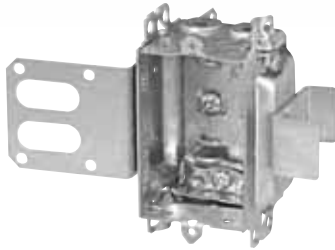

Device Boxes

Armoured and Nonmetallic Sheathed Cable Clamps

CI3102-LSSAX
 "Wraparound" bracket for 1-5/8 in. steel studs. With integral support bracket.

BC1104-LA
 Flush ears.

BC1104-LHA
 Positioning tabs. Provision for external nailing. Two embossed mounting slots for internal screw installation.

CI1104-LMSA
 Mounting strap recessed 1/2 in.

BC1104-LSSAX

CI3004-LSSAX-1
 1 in. recessed brackets for 2-1/2 in. and 3-5/8 in. steel studs. Brackets positioned for 2 layers of 1/2 in. drywall.

Cat. No.	Volume (Cu. in.)	Features		Pryouts ends
		Ears	Bracket	
2 in. Deep — Gangable — 3 in. x 2 in.				
CI3102-LSSAX	12.0	-	"SSX"	4
2-1/2 in. Deep — Gangable — 3 in. x 2 in.				
BC1104-LA	12.5	flush	-	4
BC1104-LHA	12.5	-	P. Tabs	4
CI1104-LMSA	12.5	-	"MS"	4
BC1104-LSSAX	12.5	-	"SSX"	4
3 in. Deep — Gangable — 3 in. x 2 in.				
CI3004-LSSAX-1*	18.0	-	"SSX"	4

* Brackets positioned for 2 layers of 5/8 in. drywall

Steel Stud Boxes

Device Boxes

CI3102-LSSAX

CI3102-SSX

CI1204-3/4-SSX-HV

CI2104-LSSAX

CI2104-LSSA-2X

CI2104-LSSX

CI2104-LSS1X-1

CI2104-LSS2X-1

CI2104-LSS3X-1

CI2104-LSS-2X

CI2104-LSS-3X

CISSX-6

Cat. No.	Volume (Cu. in.)	Width (in.)	Features	Knockouts			Pryouts
			Clamps	1/2 in. ends	1/2 in. bottom	3/4 in. ends	ends
Device Boxes — 2 in. Deep — Gangable — 3 in. High							
CI3102-LSSAX	12.0	2	loomex/BX	-	-	-	4
CI3102-SSX	12.0	2	-	2	-	-	-
Device Boxes — 2-1/2 in. Deep — Pre-Ganged — 3 in. High							
CI1204-3/4-SSX-HV	16.0	2	-	-	-	2	-
CI2104-LSSAX	12.5	2	loomex/BX	-	-	-	4
CI2104-LSSA-2X	25.0	3-3/4	loomex/BX	-	-	-	8
CI2104-LSSA-3X	37.5	5-1/2	loomex/BX	-	-	-	12
CI2104-LSSX	12.5	2	loomex/BX	-	-	-	4
CI2104-LSS1X-1	12.5	2	loomex/BX	-	-	-	4
CI2104-LSS2X-1	25.0	3-3/4	loomex/BX	-	-	-	8
CI2104-LSS3X-1	37.5	5-1/2	loomex/BX	-	-	-	12
CI2104-LSS2X	25.0	3-3/4	loomex/BX	-	-	-	8
CI2104-LSS3X	37.5	5-1/2	loomex/BX	-	-	-	12