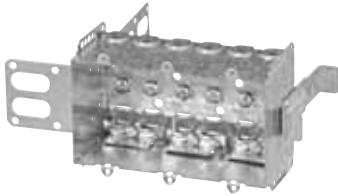

Device Boxes

Armoured and Nonmetallic Sheathed Cable Clamps

CI3102-LSSAX
 "Wraparound" bracket for 1-5/8 in. steel studs. With integral support bracket.

BC1104-LA
 Flush ears.

BC1104-LHA
 Positioning tabs. Provision for external nailing. Two embossed mounting slots for internal screw installation.

CI1104-LMSA
 Mounting strap recessed 1/2 in.

BC1104-LSSAX

CI3004-LSSAX-1
 1 in. recessed brackets for 2-1/2 in. and 3-5/8 in. steel studs. Brackets positioned for 2 layers of 1/2 in. drywall.

Cat. No.	Volume (Cu. in.)	Features		Pryouts ends
		Ears	Bracket	
2 in. Deep — Gangable — 3 in. x 2 in.				
CI3102-LSSAX	12.0	-	"SSX"	4
2-1/2 in. Deep — Gangable — 3 in. x 2 in.				
BC1104-LA	12.5	flush	-	4
BC1104-LHA	12.5	-	P. Tabs	4
CI1104-LMSA	12.5	-	"MS"	4
BC1104-LSSAX	12.5	-	"SSX"	4
3 in. Deep — Gangable — 3 in. x 2 in.				
CI3004-LSSAX-1*	18.0	-	"SSX"	4

* Brackets positioned for 2 layers of 5/8 in. drywall

Steel Stud Boxes

Device Boxes

CI3102-LSSAX

CI3102-SSX

CI1204-3/4-SSX-HV

CI2104-LSSAX

CI2104-LSSA-2X

CI2104-LSSX

CI2104-LSS1X-1

CI2104-LSS2X-1

CI2104-LSS3X-1

CI2104-LSS-2X

CI2104-LSS-3X

CISSX-6

Cat. No.	Volume (Cu. in.)	Width (in.)	Features	Knockouts			Pryouts
			Clamps	1/2 in. ends	1/2 in. bottom	3/4 in. ends	ends
Device Boxes — 2 in. Deep — Gangable — 3 in. High							
CI3102-LSSAX	12.0	2	loomex/BX	-	-	-	4
CI3102-SSX	12.0	2	-	2	-	-	-
Device Boxes — 2-1/2 in. Deep — Pre-Ganged — 3 in. High							
CI1204-3/4-SSX-HV	16.0	2	-	-	-	2	-
CI2104-LSSAX	12.5	2	loomex/BX	-	-	-	4
CI2104-LSSA-2X	25.0	3-3/4	loomex/BX	-	-	-	8
CI2104-LSSA-3X	37.5	5-1/2	loomex/BX	-	-	-	12
CI2104-LSSX	12.5	2	loomex/BX	-	-	-	4
CI2104-LSS1X-1	12.5	2	loomex/BX	-	-	-	4
CI2104-LSS2X-1	25.0	3-3/4	loomex/BX	-	-	-	8
CI2104-LSS3X-1	37.5	5-1/2	loomex/BX	-	-	-	12
CI2104-LSS2X	25.0	3-3/4	loomex/BX	-	-	-	8
CI2104-LSS3X	37.5	5-1/2	loomex/BX	-	-	-	12