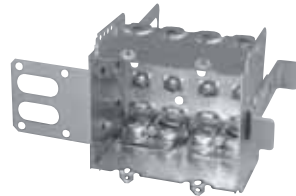

Device Boxes

Armoured and Nonmetallic Sheathed Cable Clamps

CI3102-LSSAX
 "Wraparound" bracket for 1-5/8 in. steel studs. With integral support bracket.

BC1104-LA
 Flush ears.

BC1104-LHA
 Positioning tabs. Provision for external nailing. Two embossed mounting slots for internal screw installation.

CI1104-LMSA
 Mounting strap recessed 1/2 in.

BC1104-LSSAX

CI3004-LSSAX-1
 1 in. recessed brackets for 2-1/2 in. and 3-5/8 in. steel studs. Brackets positioned for 2 layers of 1/2 in. drywall.

Cat. No.	Volume (Cu. in.)	Features		Pryouts ends
		Ears	Bracket	
2 in. Deep — Gangable — 3 in. x 2 in.				
CI3102-LSSAX	12.0	-	"SSX"	4
2-1/2 in. Deep — Gangable — 3 in. x 2 in.				
BC1104-LA	12.5	flush	-	4
BC1104-LHA	12.5	-	P. Tabs	4
CI1104-LMSA	12.5	-	"MS"	4
BC1104-LSSAX	12.5	-	"SSX"	4
3 in. Deep — Gangable — 3 in. x 2 in.				
CI3004-LSSAX-1*	18.0	-	"SSX"	4

* Brackets positioned for 2 layers of 5/8 in. drywall

Steel Stud Boxes

Device Boxes

CI3102-LSSAX

CI3102-SSX

CI1204-3/4-SSX-HV

CI2104-LSSAX

CI2104-LSSA-2X

CI2104-LSSX

CI2104-LSS1X-1

CI2104-LSS2X-1

CI2104-LSS3X-1

CI2104-LSS-2X

CI2104-LSS-3X

CISSX-6

Cat. No.	Volume (Cu. in.)	Width (in.)	Features	Knockouts			Pryouts
			Clamps	1/2 in. ends	1/2 in. bottom	3/4 in. ends	ends
Device Boxes — 2 in. Deep — Gangable — 3 in. High							
CI3102-LSSAX	12.0	2	loomex/BX	-	-	-	4
CI3102-SSX	12.0	2	-	2	-	-	-
Device Boxes — 2-1/2 in. Deep — Pre-Ganged — 3 in. High							
CI1204-3/4-SSX-HV	16.0	2	-	-	-	2	-
CI2104-LSSAX	12.5	2	loomex/BX	-	-	-	4
CI2104-LSSA-2X	25.0	3-3/4	loomex/BX	-	-	-	8
CI2104-LSSA-3X	37.5	5-1/2	loomex/BX	-	-	-	12
CI2104-LSSX	12.5	2	loomex/BX	-	-	-	4
CI2104-LSS1X-1	12.5	2	loomex/BX	-	-	-	4
CI2104-LSS2X-1	25.0	3-3/4	loomex/BX	-	-	-	8
CI2104-LSS3X-1	37.5	5-1/2	loomex/BX	-	-	-	12
CI2104-LSS2X	25.0	3-3/4	loomex/BX	-	-	-	8
CI2104-LSS3X	37.5	5-1/2	loomex/BX	-	-	-	12