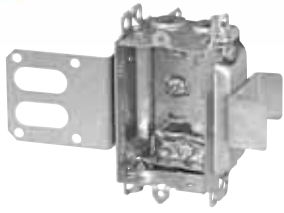

Device Boxes

Armoured and Nonmetallic Sheathed Cable Clamps

CI3102-LSSAX
 "Wraparound" bracket for 1-5/8 in. steel studs. With integral support bracket.

BC1104-LA
 Flush ears.

BC1104-LHA
 Positioning tabs. Provision for external nailing. Two embossed mounting slots for internal screw installation.

CI1104-LMSA
 Mounting strap recessed 1/2 in.

BC1104-LSSAX

CI3004-LSSAX-1
 1 in. recessed brackets for 2-1/2 in. and 3-5/8 in. steel studs. Brackets positioned for 2 layers of 1/2 in. drywall.

Cat. No.	Volume (Cu. in.)	Features		Pryouts ends
		Ears	Bracket	
2 in. Deep — Gangable — 3 in. x 2 in.				
CI3102-LSSAX	12.0	-	"SSX"	4
2-1/2 in. Deep — Gangable — 3 in. x 2 in.				
BC1104-LA	12.5	flush	-	4
BC1104-LHA	12.5	-	P. Tabs	4
CI1104-LMSA	12.5	-	"MS"	4
BC1104-LSSAX	12.5	-	"SSX"	4
3 in. Deep — Gangable — 3 in. x 2 in.				
CI3004-LSSAX-1*	18.0	-	"SSX"	4

* Brackets positioned for 2 layers of 5/8 in. drywall

Steel Stud Boxes

Device Boxes

CI3102-LSSAX

CI3102-SSX

CI1204-3/4-SSX-HV

CI2104-LSSAX

CI2104-LSSA-2X

CI2104-LSSX

CI2104-LSS1X-1

CI2104-LSS2X-1

CI2104-LSS3X-1

CI2104-LSS-2X

CI2104-LSS-3X

CISSX-6

Cat. No.	Volume (Cu. in.)	Width (in.)	Features	Knockouts			Pryouts
			Clamps	1/2 in. ends	1/2 in. bottom	3/4 in. ends	ends
Device Boxes — 2 in. Deep — Gangable — 3 in. High							
CI3102-LSSAX	12.0	2	loomex/BX	-	-	-	4
CI3102-SSX	12.0	2	-	2	-	-	-
Device Boxes — 2-1/2 in. Deep — Pre-Ganged — 3 in. High							
CI1204-3/4-SSX-HV	16.0	2	-	-	-	2	-
CI2104-LSSAX	12.5	2	loomex/BX	-	-	-	4
CI2104-LSSA-2X	25.0	3-3/4	loomex/BX	-	-	-	8
CI2104-LSSA-3X	37.5	5-1/2	loomex/BX	-	-	-	12
CI2104-LSSX	12.5	2	loomex/BX	-	-	-	4
CI2104-LSS1X-1	12.5	2	loomex/BX	-	-	-	4
CI2104-LSS2X-1	25.0	3-3/4	loomex/BX	-	-	-	8
CI2104-LSS3X-1	37.5	5-1/2	loomex/BX	-	-	-	12
CI2104-LSS2X	25.0	3-3/4	loomex/BX	-	-	-	8
CI2104-LSS3X	37.5	5-1/2	loomex/BX	-	-	-	12