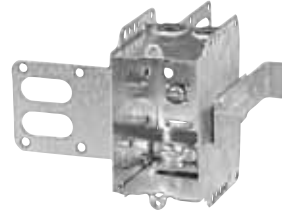

Device Boxes

Armoured and Nonmetallic Sheathed Cable Clamps

CI3102-LSSAX
 "Wraparound" bracket for 1-5/8 in. steel studs. With integral support bracket.

BC1104-LA
 Flush ears.

BC1104-LHA
 Positioning tabs. Provision for external nailing. Two embossed mounting slots for internal screw installation.

CI1104-LMSA
 Mounting strap recessed 1/2 in.

BC1104-LSSAX

CI3004-LSSAX-1
 1 in. recessed brackets for 2-1/2 in. and 3-5/8 in. steel studs. Brackets positioned for 2 layers of 1/2 in. drywall.

Cat. No.	Volume (Cu. in.)	Features		Pryouts ends
		Ears	Bracket	
2 in. Deep — Gangable — 3 in. x 2 in.				
CI3102-LSSAX	12.0	-	"SSX"	4
2-1/2 in. Deep — Gangable — 3 in. x 2 in.				
BC1104-LA	12.5	flush	-	4
BC1104-LHA	12.5	-	P. Tabs	4
CI1104-LMSA	12.5	-	"MS"	4
BC1104-LSSAX	12.5	-	"SSX"	4
3 in. Deep — Gangable — 3 in. x 2 in.				
CI3004-LSSAX-1*	18.0	-	"SSX"	4

* Brackets positioned for 2 layers of 5/8 in. drywall

Steel Stud Boxes

Device Boxes

CI3102-LSSAX

CI3102-SSX

CI1204-3/4-SSX-HV

CI2104-LSSAX

CI2104-LSSA-2X

CI2104-LSSX

CI2104-LSS1X-1

CI2104-LSS2X-1

CI2104-LSS3X-1

CI2104-LSS-2X

CI2104-LSS-3X

CISSX-6

Cat. No.	Volume (Cu. in.)	Width (in.)	Features	Knockouts			Pryouts
			Clamps	1/2 in. ends	1/2 in. bottom	3/4 in. ends	ends
Device Boxes — 2 in. Deep — Gangable — 3 in. High							
CI3102-LSSAX	12.0	2	loomex/BX	-	-	-	4
CI3102-SSX	12.0	2	-	2	-	-	-
Device Boxes — 2-1/2 in. Deep — Pre-Ganged — 3 in. High							
CI1204-3/4-SSX-HV	16.0	2	-	-	-	2	-
CI2104-LSSAX	12.5	2	loomex/BX	-	-	-	4
CI2104-LSSA-2X	25.0	3-3/4	loomex/BX	-	-	-	8
CI2104-LSSA-3X	37.5	5-1/2	loomex/BX	-	-	-	12
CI2104-LSSX	12.5	2	loomex/BX	-	-	-	4
CI2104-LSS1X-1	12.5	2	loomex/BX	-	-	-	4
CI2104-LSS2X-1	25.0	3-3/4	loomex/BX	-	-	-	8
CI2104-LSS3X-1	37.5	5-1/2	loomex/BX	-	-	-	12
CI2104-LSS2X	25.0	3-3/4	loomex/BX	-	-	-	8
CI2104-LSS3X	37.5	5-1/2	loomex/BX	-	-	-	12