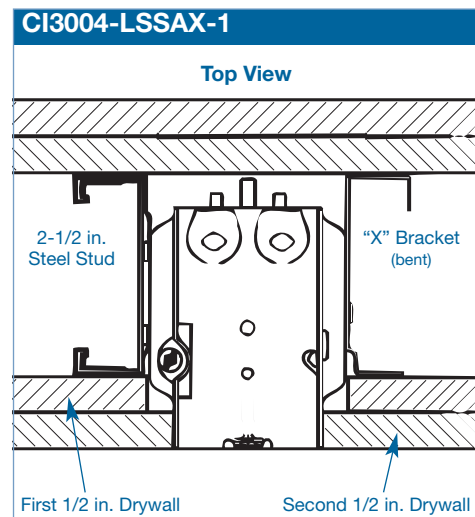

Device Boxes

Armoured and Nonmetallic Sheathed Cable Clamps

CI3102-LSSAX
 "Wraparound" bracket for 1-5/8 in. steel studs. With integral support bracket.

BC1104-LA
 Flush ears.

BC1104-LHA
 Positioning tabs. Provision for external nailing. Two embossed mounting slots for internal screw installation.

CI1104-LMSA
 Mounting strap recessed 1/2 in.

BC1104-LSSAX

CI3004-LSSAX-1
 1 in. recessed brackets for 2-1/2 in. and 3-5/8 in. steel studs. Brackets positioned for 2 layers of 1/2 in. drywall.

Cat. No.	Volume (Cu. in.)	Features		Pryouts ends
		Ears	Bracket	
2 in. Deep — Gangable — 3 in. x 2 in.				
CI3102-LSSAX	12.0	-	"SSX"	4
2-1/2 in. Deep — Gangable — 3 in. x 2 in.				
BC1104-LA	12.5	flush	-	4
BC1104-LHA	12.5	-	P. Tabs	4
CI1104-LMSA	12.5	-	"MS"	4
BC1104-LSSAX	12.5	-	"SSX"	4
3 in. Deep — Gangable — 3 in. x 2 in.				
CI3004-LSSAX-1*	18.0	-	"SSX"	4

* Brackets positioned for 2 layers of 5/8 in. drywall

Steel Stud Boxes

Device Boxes

CI3102-LSSAX

CI3102-SSX

CI1204-3/4-SSX-HV

CI2104-LSSAX

CI2104-LSSA-2X

CI2104-LSSX

CI2104-LSS1X-1

CI2104-LSS2X-1

CI2104-LSS3X-1

CI2104-LSS-2X

CI2104-LSS-3X

CISSX-6

Cat. No.	Volume (Cu. in.)	Width (in.)	Features	Knockouts			Pryouts
			Clamps	1/2 in. ends	1/2 in. bottom	3/4 in. ends	ends
Device Boxes — 2 in. Deep — Gangable — 3 in. High							
CI3102-LSSAX	12.0	2	loomex/BX	-	-	-	4
CI3102-SSX	12.0	2	-	2	-	-	-
Device Boxes — 2-1/2 in. Deep — Pre-Ganged — 3 in. High							
CI1204-3/4-SSX-HV	16.0	2	-	-	-	2	-
CI2104-LSSAX	12.5	2	loomex/BX	-	-	-	4
CI2104-LSSA-2X	25.0	3-3/4	loomex/BX	-	-	-	8
CI2104-LSSA-3X	37.5	5-1/2	loomex/BX	-	-	-	12
CI2104-LSSX	12.5	2	loomex/BX	-	-	-	4
CI2104-LSS1X-1	12.5	2	loomex/BX	-	-	-	4
CI2104-LSS2X-1	25.0	3-3/4	loomex/BX	-	-	-	8
CI2104-LSS3X-1	37.5	5-1/2	loomex/BX	-	-	-	12
CI2104-LSS2X	25.0	3-3/4	loomex/BX	-	-	-	8
CI2104-LSS3X	37.5	5-1/2	loomex/BX	-	-	-	12