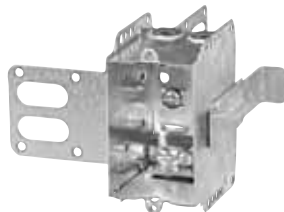

Device Boxes

Armoured and Nonmetallic Sheathed Cable Clamps

CI3102-LSSAX
 "Wraparound" bracket for 1-5/8 in. steel studs. With integral support bracket.

BC1104-LA
 Flush ears.

BC1104-LHA
 Positioning tabs. Provision for external nailing. Two embossed mounting slots for internal screw installation.

CI1104-LMSA
 Mounting strap recessed 1/2 in.

BC1104-LSSAX

CI3004-LSSAX-1
 1 in. recessed brackets for 2-1/2 in. and 3-5/8 in. steel studs. Brackets positioned for 2 layers of 1/2 in. drywall.

Cat. No.	Volume (Cu. in.)	Features		Pryouts ends
		Ears	Bracket	
2 in. Deep — Gangable — 3 in. x 2 in.				
CI3102-LSSAX	12.0	-	"SSX"	4
2-1/2 in. Deep — Gangable — 3 in. x 2 in.				
BC1104-LA	12.5	flush	-	4
BC1104-LHA	12.5	-	P. Tabs	4
CI1104-LMSA	12.5	-	"MS"	4
BC1104-LSSAX	12.5	-	"SSX"	4
3 in. Deep — Gangable — 3 in. x 2 in.				
CI3004-LSSAX-1*	18.0	-	"SSX"	4

* Brackets positioned for 2 layers of 5/8 in. drywall

Steel Stud Boxes

Device Boxes

CI3102-LSSAX

CI3102-SSX

CI1204-3/4-SSX-HV

CI2104-LSSAX

CI2104-LSSA-2X

CI2104-LSSX

CI2104-LSS1X-1

CI2104-LSS2X-1

CI2104-LSS3X-1

CI2104-LSS-2X

CI2104-LSS-3X

CISSX-6

Cat. No.	Volume (Cu. in.)	Width (in.)	Features	Knockouts			Pryouts
			Clamps	1/2 in. ends	1/2 in. bottom	3/4 in. ends	ends
Device Boxes — 2 in. Deep — Gangable — 3 in. High							
CI3102-LSSAX	12.0	2	loomex/BX	-	-	-	4
CI3102-SSX	12.0	2	-	2	-	-	-
Device Boxes — 2-1/2 in. Deep — Pre-Ganged — 3 in. High							
CI1204-3/4-SSX-HV	16.0	2	-	-	-	2	-
CI2104-LSSAX	12.5	2	loomex/BX	-	-	-	4
CI2104-LSSA-2X	25.0	3-3/4	loomex/BX	-	-	-	8
CI2104-LSSA-3X	37.5	5-1/2	loomex/BX	-	-	-	12
CI2104-LSSX	12.5	2	loomex/BX	-	-	-	4
CI2104-LSS1X-1	12.5	2	loomex/BX	-	-	-	4
CI2104-LSS2X-1	25.0	3-3/4	loomex/BX	-	-	-	8
CI2104-LSS3X-1	37.5	5-1/2	loomex/BX	-	-	-	12
CI2104-LSS2X	25.0	3-3/4	loomex/BX	-	-	-	8
CI2104-LSS3X	37.5	5-1/2	loomex/BX	-	-	-	12