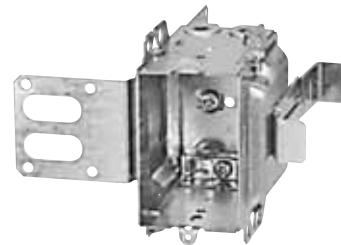

Device Boxes

Armoured and Nonmetallic Sheathed Cable Clamps

CI3102-LSSAX
 "Wraparound" bracket for 1-5/8 in. steel studs. With integral support bracket.

BC1104-LA
 Flush ears.

BC1104-LHA
 Positioning tabs. Provision for external nailing. Two embossed mounting slots for internal screw installation.

CI1104-LMSA
 Mounting strap recessed 1/2 in.

BC1104-LSSAX

CI3004-LSSAX-1
 1 in. recessed brackets for 2-1/2 in. and 3-5/8 in. steel studs. Brackets positioned for 2 layers of 1/2 in. drywall.

Cat. No.	Volume (Cu. in.)	Features		Pryouts ends
		Ears	Bracket	
2 in. Deep — Gangable — 3 in. x 2 in.				
CI3102-LSSAX	12.0	-	"SSX"	4
2-1/2 in. Deep — Gangable — 3 in. x 2 in.				
BC1104-LA	12.5	flush	-	4
BC1104-LHA	12.5	-	P. Tabs	4
CI1104-LMSA	12.5	-	"MS"	4
BC1104-LSSAX	12.5	-	"SSX"	4
3 in. Deep — Gangable — 3 in. x 2 in.				
CI3004-LSSAX-1*	18.0	-	"SSX"	4

* Brackets positioned for 2 layers of 5/8 in. drywall

Steel Stud Boxes

Device Boxes

CI3102-LSSAX

CI3102-SSX

CI1204-3/4-SSX-HV

CI2104-LSSAX

CI2104-LSSA-2X

CI2104-LSSX

CI2104-LSS1X-1

CI2104-LSS2X-1

CI2104-LSS3X-1

CI2104-LSS-2X

CI2104-LSS-3X

CISSX-6

Cat. No.	Volume (Cu. in.)	Width (in.)	Features	Knockouts			Pryouts
			Clamps	1/2 in. ends	1/2 in. bottom	3/4 in. ends	ends
Device Boxes — 2 in. Deep — Gangable — 3 in. High							
CI3102-LSSAX	12.0	2	loomex/BX	-	-	-	4
CI3102-SSX	12.0	2	-	2	-	-	-
Device Boxes — 2-1/2 in. Deep — Pre-Ganged — 3 in. High							
CI1204-3/4-SSX-HV	16.0	2	-	-	-	2	-
CI2104-LSSAX	12.5	2	loomex/BX	-	-	-	4
CI2104-LSSA-2X	25.0	3-3/4	loomex/BX	-	-	-	8
CI2104-LSSA-3X	37.5	5-1/2	loomex/BX	-	-	-	12
CI2104-LSSX	12.5	2	loomex/BX	-	-	-	4
CI2104-LSS1X-1	12.5	2	loomex/BX	-	-	-	4
CI2104-LSS2X-1	25.0	3-3/4	loomex/BX	-	-	-	8
CI2104-LSS3X-1	37.5	5-1/2	loomex/BX	-	-	-	12
CI2104-LSS2X	25.0	3-3/4	loomex/BX	-	-	-	8
CI2104-LSS3X	37.5	5-1/2	loomex/BX	-	-	-	12