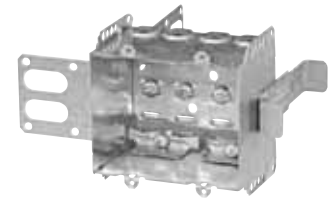

Device Boxes

Armoured and Nonmetallic Sheathed Cable Clamps

CI3102-LSSAX
 "Wraparound" bracket for 1-5/8 in. steel studs. With integral support bracket.

BC1104-LA
 Flush ears.

BC1104-LHA
 Positioning tabs. Provision for external nailing. Two embossed mounting slots for internal screw installation.

CI1104-LMSA
 Mounting strap recessed 1/2 in.

BC1104-LSSAX

CI3004-LSSAX-1
 1 in. recessed brackets for 2-1/2 in. and 3-5/8 in. steel studs. Brackets positioned for 2 layers of 1/2 in. drywall.

Cat. No.	Volume (Cu. in.)	Features		Pryouts ends
		Ears	Bracket	
2 in. Deep — Gangable — 3 in. x 2 in.				
CI3102-LSSAX	12.0	-	"SSX"	4
2-1/2 in. Deep — Gangable — 3 in. x 2 in.				
BC1104-LA	12.5	flush	-	4
BC1104-LHA	12.5	-	P. Tabs	4
CI1104-LMSA	12.5	-	"MS"	4
BC1104-LSSAX	12.5	-	"SSX"	4
3 in. Deep — Gangable — 3 in. x 2 in.				
CI3004-LSSAX-1*	18.0	-	"SSX"	4

* Brackets positioned for 2 layers of 5/8 in. drywall

Steel Stud Boxes

Device Boxes

CI3102-LSSAX

CI3102-SSX

CI1204-3/4-SSX-HV

CI2104-LSSAX

CI2104-LSSA-2X

CI2104-LSSX

CI2104-LSS1X-1

CI2104-LSS2X-1

CI2104-LSS3X-1

CI2104-LSS-2X

CI2104-LSS-3X

CISSX-6

Cat. No.	Volume (Cu. in.)	Width (in.)	Features	Knockouts			Pryouts
			Clamps	1/2 in. ends	1/2 in. bottom	3/4 in. ends	ends
Device Boxes — 2 in. Deep — Gangable — 3 in. High							
CI3102-LSSAX	12.0	2	loomex/BX	-	-	-	4
CI3102-SSX	12.0	2	-	2	-	-	-
Device Boxes — 2-1/2 in. Deep — Pre-Ganged — 3 in. High							
CI1204-3/4-SSX-HV	16.0	2	-	-	-	2	-
CI2104-LSSAX	12.5	2	loomex/BX	-	-	-	4
CI2104-LSSA-2X	25.0	3-3/4	loomex/BX	-	-	-	8
CI2104-LSSA-3X	37.5	5-1/2	loomex/BX	-	-	-	12
CI2104-LSSX	12.5	2	loomex/BX	-	-	-	4
CI2104-LSS1X-1	12.5	2	loomex/BX	-	-	-	4
CI2104-LSS2X-1	25.0	3-3/4	loomex/BX	-	-	-	8
CI2104-LSS3X-1	37.5	5-1/2	loomex/BX	-	-	-	12
CI2104-LSS2X	25.0	3-3/4	loomex/BX	-	-	-	8
CI2104-LSS3X	37.5	5-1/2	loomex/BX	-	-	-	12