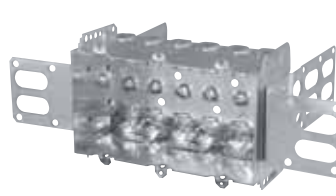

Device Boxes

Armoured and Nonmetallic Sheathed Cable Clamps

CI3102-LSSAX
 "Wraparound" bracket for 1-5/8 in. steel studs. With integral support bracket.

BC1104-LA
 Flush ears.

BC1104-LHA
 Positioning tabs. Provision for external nailing. Two embossed mounting slots for internal screw installation.

CI1104-LMSA
 Mounting strap recessed 1/2 in.

BC1104-LSSAX

CI3004-LSSAX-1
 1 in. recessed brackets for 2-1/2 in. and 3-5/8 in. steel studs. Brackets positioned for 2 layers of 1/2 in. drywall.

Cat. No.	Volume (Cu. in.)	Features		Pryouts ends
		Ears	Bracket	
2 in. Deep — Gangable — 3 in. x 2 in.				
CI3102-LSSAX	12.0	-	"SSX"	4
2-1/2 in. Deep — Gangable — 3 in. x 2 in.				
BC1104-LA	12.5	flush	-	4
BC1104-LHA	12.5	-	P. Tabs	4
CI1104-LMSA	12.5	-	"MS"	4
BC1104-LSSAX	12.5	-	"SSX"	4
3 in. Deep — Gangable — 3 in. x 2 in.				
CI3004-LSSAX-1*	18.0	-	"SSX"	4

* Brackets positioned for 2 layers of 5/8 in. drywall

Steel Stud Boxes

Device Boxes

CI3102-LSSAX

CI3102-SSX

CI1204-3/4-SSX-HV

CI2104-LSSAX

CI2104-LSSA-2X

CI2104-LSSX

CI2104-LSS1X-1

CI2104-LSS2X-1

CI2104-LSS3X-1

CI2104-LSS-2X

CI2104-LSS-3X

CISSX-6

Cat. No.	Volume (Cu. in.)	Width (in.)	Features	Knockouts			Pryouts
			Clamps	1/2 in. ends	1/2 in. bottom	3/4 in. ends	ends
Device Boxes — 2 in. Deep — Gangable — 3 in. High							
CI3102-LSSAX	12.0	2	loomex/BX	-	-	-	4
CI3102-SSX	12.0	2	-	2	-	-	-
Device Boxes — 2-1/2 in. Deep — Pre-Ganged — 3 in. High							
CI1204-3/4-SSX-HV	16.0	2	-	-	-	2	-
CI2104-LSSAX	12.5	2	loomex/BX	-	-	-	4
CI2104-LSSA-2X	25.0	3-3/4	loomex/BX	-	-	-	8
CI2104-LSSA-3X	37.5	5-1/2	loomex/BX	-	-	-	12
CI2104-LSSX	12.5	2	loomex/BX	-	-	-	4
CI2104-LSS1X-1	12.5	2	loomex/BX	-	-	-	4
CI2104-LSS2X-1	25.0	3-3/4	loomex/BX	-	-	-	8
CI2104-LSS3X-1	37.5	5-1/2	loomex/BX	-	-	-	12
CI2104-LSS2X	25.0	3-3/4	loomex/BX	-	-	-	8
CI2104-LSS3X	37.5	5-1/2	loomex/BX	-	-	-	12