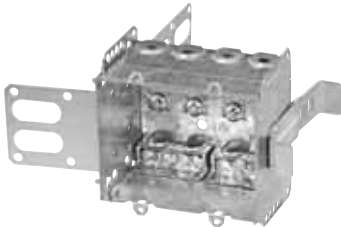

Device Boxes

Armoured and Nonmetallic Sheathed Cable Clamps

CI3102-LSSAX
 "Wraparound" bracket for 1-5/8 in. steel studs. With integral support bracket.

BC1104-LA
 Flush ears.

BC1104-LHA
 Positioning tabs. Provision for external nailing. Two embossed mounting slots for internal screw installation.

CI1104-LMSA
 Mounting strap recessed 1/2 in.

BC1104-LSSAX

CI3004-LSSAX-1
 1 in. recessed brackets for 2-1/2 in. and 3-5/8 in. steel studs. Brackets positioned for 2 layers of 1/2 in. drywall.

Cat. No.	Volume (Cu. in.)	Features		Pryouts ends
		Ears	Bracket	
2 in. Deep — Gangable — 3 in. x 2 in.				
CI3102-LSSAX	12.0	-	"SSX"	4
2-1/2 in. Deep — Gangable — 3 in. x 2 in.				
BC1104-LA	12.5	flush	-	4
BC1104-LHA	12.5	-	P. Tabs	4
CI1104-LMSA	12.5	-	"MS"	4
BC1104-LSSAX	12.5	-	"SSX"	4
3 in. Deep — Gangable — 3 in. x 2 in.				
CI3004-LSSAX-1*	18.0	-	"SSX"	4

* Brackets positioned for 2 layers of 5/8 in. drywall

Steel Stud Boxes

Device Boxes

CI3102-LSSAX

CI3102-SSX

CI1204-3/4-SSX-HV

CI2104-LSSAX

CI2104-LSSA-2X

CI2104-LSSX

CI2104-LSS1X-1

CI2104-LSS2X-1

CI2104-LSS3X-1

CI2104-LSS-2X

CI2104-LSS-3X

CISSX-6

Cat. No.	Volume (Cu. in.)	Width (in.)	Features	Knockouts			Pryouts
			Clamps	1/2 in. ends	1/2 in. bottom	3/4 in. ends	ends
Device Boxes — 2 in. Deep — Gangable — 3 in. High							
CI3102-LSSAX	12.0	2	loomex/BX	-	-	-	4
CI3102-SSX	12.0	2	-	2	-	-	-
Device Boxes — 2-1/2 in. Deep — Pre-Ganged — 3 in. High							
CI1204-3/4-SSX-HV	16.0	2	-	-	-	2	-
CI2104-LSSAX	12.5	2	loomex/BX	-	-	-	4
CI2104-LSSA-2X	25.0	3-3/4	loomex/BX	-	-	-	8
CI2104-LSSA-3X	37.5	5-1/2	loomex/BX	-	-	-	12
CI2104-LSSX	12.5	2	loomex/BX	-	-	-	4
CI2104-LSS1X-1	12.5	2	loomex/BX	-	-	-	4
CI2104-LSS2X-1	25.0	3-3/4	loomex/BX	-	-	-	8
CI2104-LSS3X-1	37.5	5-1/2	loomex/BX	-	-	-	12
CI2104-LSS2X	25.0	3-3/4	loomex/BX	-	-	-	8
CI2104-LSS3X	37.5	5-1/2	loomex/BX	-	-	-	12