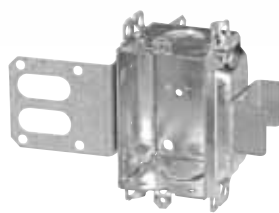

Device Boxes

Armoured and Nonmetallic Sheathed Cable Clamps

CI3102-LSSAX
 "Wraparound" bracket for 1-5/8 in. steel studs. With integral support bracket.

BC1104-LA
 Flush ears.

BC1104-LHA
 Positioning tabs. Provision for external nailing. Two embossed mounting slots for internal screw installation.

CI1104-LMSA
 Mounting strap recessed 1/2 in.

BC1104-LSSAX

CI3004-LSSAX-1
 1 in. recessed brackets for 2-1/2 in. and 3-5/8 in. steel studs. Brackets positioned for 2 layers of 1/2 in. drywall.

Cat. No.	Volume (Cu. in.)	Features		Pryouts ends
		Ears	Bracket	
2 in. Deep — Gangable — 3 in. x 2 in.				
CI3102-LSSAX	12.0	-	"SSX"	4
2-1/2 in. Deep — Gangable — 3 in. x 2 in.				
BC1104-LA	12.5	flush	-	4
BC1104-LHA	12.5	-	P. Tabs	4
CI1104-LMSA	12.5	-	"MS"	4
BC1104-LSSAX	12.5	-	"SSX"	4
3 in. Deep — Gangable — 3 in. x 2 in.				
CI3004-LSSAX-1*	18.0	-	"SSX"	4

* Brackets positioned for 2 layers of 5/8 in. drywall

Steel Stud Boxes

Device Boxes

CI3102-LSSAX

CI3102-SSX

CI1204-3/4-SSX-HV

CI2104-LSSAX

CI2104-LSSA-2X

CI2104-LSSX

CI2104-LSS1X-1

CI2104-LSS2X-1

CI2104-LSS3X-1

CI2104-LSS-2X

CI2104-LSS-3X

CISSX-6

Cat. No.	Volume (Cu. in.)	Width (in.)	Features	Knockouts			Pryouts
			Clamps	1/2 in. ends	1/2 in. bottom	3/4 in. ends	ends
Device Boxes — 2 in. Deep — Gangable — 3 in. High							
CI3102-LSSAX	12.0	2	loomex/BX	-	-	-	4
CI3102-SSX	12.0	2	-	2	-	-	-
Device Boxes — 2-1/2 in. Deep — Pre-Ganged — 3 in. High							
CI1204-3/4-SSX-HV	16.0	2	-	-	-	2	-
CI2104-LSSAX	12.5	2	loomex/BX	-	-	-	4
CI2104-LSSA-2X	25.0	3-3/4	loomex/BX	-	-	-	8
CI2104-LSSA-3X	37.5	5-1/2	loomex/BX	-	-	-	12
CI2104-LSSX	12.5	2	loomex/BX	-	-	-	4
CI2104-LSS1X-1	12.5	2	loomex/BX	-	-	-	4
CI2104-LSS2X-1	25.0	3-3/4	loomex/BX	-	-	-	8
CI2104-LSS3X-1	37.5	5-1/2	loomex/BX	-	-	-	12
CI2104-LSS2X	25.0	3-3/4	loomex/BX	-	-	-	8
CI2104-LSS3X	37.5	5-1/2	loomex/BX	-	-	-	12