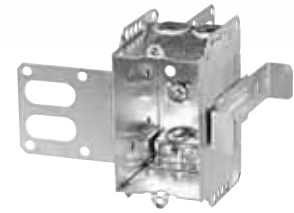

Device Boxes

Armoured and Nonmetallic Sheathed Cable Clamps

CI3102-LSSAX
 "Wraparound" bracket for 1-5/8 in. steel studs. With integral support bracket.

BC1104-LA
 Flush ears.

BC1104-LHA
 Positioning tabs. Provision for external nailing. Two embossed mounting slots for internal screw installation.

CI1104-LMSA
 Mounting strap recessed 1/2 in.

BC1104-LSSAX

CI3004-LSSAX-1
 1 in. recessed brackets for 2-1/2 in. and 3-5/8 in. steel studs. Brackets positioned for 2 layers of 1/2 in. drywall.

Cat. No.	Volume (Cu. in.)	Features		Pryouts ends
		Ears	Bracket	
2 in. Deep — Gangable — 3 in. x 2 in.				
CI3102-LSSAX	12.0	-	"SSX"	4
2-1/2 in. Deep — Gangable — 3 in. x 2 in.				
BC1104-LA	12.5	flush	-	4
BC1104-LHA	12.5	-	P. Tabs	4
CI1104-LMSA	12.5	-	"MS"	4
BC1104-LSSAX	12.5	-	"SSX"	4
3 in. Deep — Gangable — 3 in. x 2 in.				
CI3004-LSSAX-1*	18.0	-	"SSX"	4

* Brackets positioned for 2 layers of 5/8 in. drywall

Steel Stud Boxes

Device Boxes

CI3102-LSSAX

CI3102-SSX

CI1204-3/4-SSX-HV

CI2104-LSSAX

CI2104-LSSA-2X

CI2104-LSSX

CI2104-LSS1X-1

CI2104-LSS2X-1

CI2104-LSS3X-1

CI2104-LSS-2X

CI2104-LSS-3X

CISSX-6

Cat. No.	Volume (Cu. in.)	Width (in.)	Features	Knockouts			Pryouts
			Clamps	1/2 in. ends	1/2 in. bottom	3/4 in. ends	ends
Device Boxes — 2 in. Deep — Gangable — 3 in. High							
CI3102-LSSAX	12.0	2	loomex/BX	-	-	-	4
CI3102-SSX	12.0	2	-	2	-	-	-
Device Boxes — 2-1/2 in. Deep — Pre-Ganged — 3 in. High							
CI1204-3/4-SSX-HV	16.0	2	-	-	-	2	-
CI2104-LSSAX	12.5	2	loomex/BX	-	-	-	4
CI2104-LSSA-2X	25.0	3-3/4	loomex/BX	-	-	-	8
CI2104-LSSA-3X	37.5	5-1/2	loomex/BX	-	-	-	12
CI2104-LSSX	12.5	2	loomex/BX	-	-	-	4
CI2104-LSS1X-1	12.5	2	loomex/BX	-	-	-	4
CI2104-LSS2X-1	25.0	3-3/4	loomex/BX	-	-	-	8
CI2104-LSS3X-1	37.5	5-1/2	loomex/BX	-	-	-	12
CI2104-LSS2X	25.0	3-3/4	loomex/BX	-	-	-	8
CI2104-LSS3X	37.5	5-1/2	loomex/BX	-	-	-	12