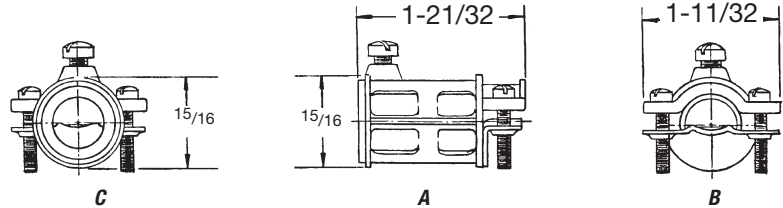

T&B Conduit Fittings

Armoured Cable and Flexible Metal Conduit Fittings

Combination Coupling

Cat. No.	Size Flex to EMT	Dimension (in.)		
		A	B	C
449C	3/8" - 1/2"	1-21/32	1-11/32	15/16

Cable opening: max. .656, min. .250

A one piece fitting that couples 3/8" flexible metal conduit to 1/2" electrical metallic tubing (EMT)

Anti-short bushings are made of smooth plastic, and designed to protect conductor insulation from rough edges of armoured cable and flexible metal conduit.

Anti-Short Bushing

Cat. No.	Size
390	14-2, 14-3, 12-2
391	14-4, 12-3, 6-1, and 4-1
392	12-4, 10-2, 10-3 and 2-1
393	10-4, 8-2, 8-3, and 1-1
394	8-4, 6-2, 6-3, 4-2, 4-3, and 6-4

Colorized
Temperature Rating: 240°F
U.L. not applicable.

Strap

Cat. No.	Bolt Hole Dia.	Size
65C	.265"	3/8" Flex