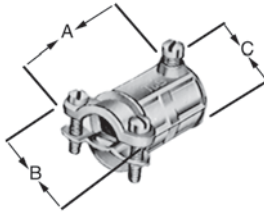

T&B Conduit Fittings

Armoured Cable and Flexible Metal Conduit Fittings

Combination Coupling

Cat. No.	Size Flex to EMT	Dimension (in.)		
		A	B	C
449C	3/8" - 1/2"	1-21/32	1-11/32	15/16

Cable opening: max. .656, min. .250

A one piece fitting that couples 3/8" flexible metal conduit to 1/2" electrical metallic tubing (EMT)

Anti-short bushings are made of smooth plastic, and designed to protect conductor insulation from rough edges of armoured cable and flexible metal conduit.

Strap

Cat. No.	Bolt Hole Dia.	Size
65C	.265"	3/8" Flex