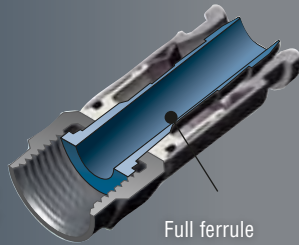

### Klein Tools' Universal Compression Connector

Installs up to 5x faster!

Compact ferrule

Patented universal sleeve design provides excellent holding power and signal strength.

### Standard Compression Connector

Full ferrule

### Modular Connector

Klein's data and telephone plugs are professional-grade and deliver consistent, reliable performance. They feature thick 50 micro-inch gold plating on the contact plates, three-pronged solid and stranded wire contacts, and durable connector housings.

## Universal Compression Connectors

- Fit all manufacturers' diameter variations within a cable series.